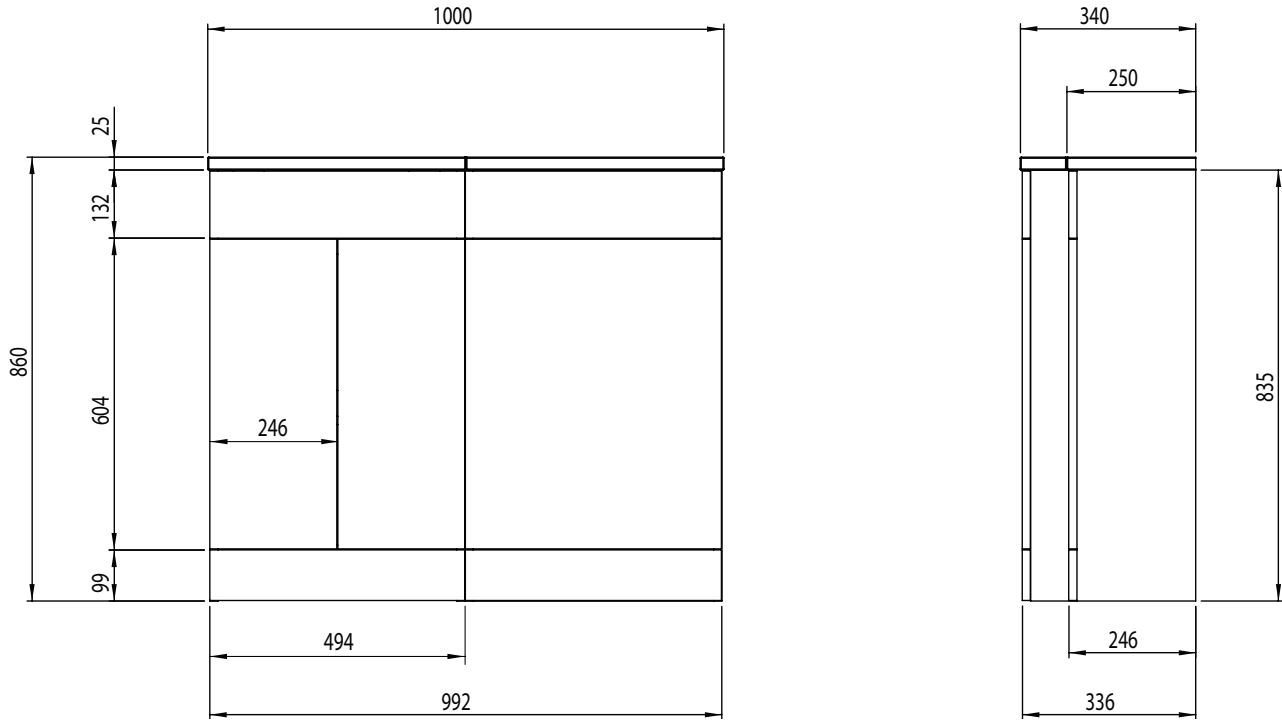

## Nexus 1000mm Complete Unit

Whats in the box: 1x DC12036 & DC12037 or DC12038 & DC12039 + Fixings + Handles

Note: Left Hand unit shown.  
Reverse dimensions for Right Hand unit.

\*Reference Basin, SCT & BTW individually for material and FAQ information.