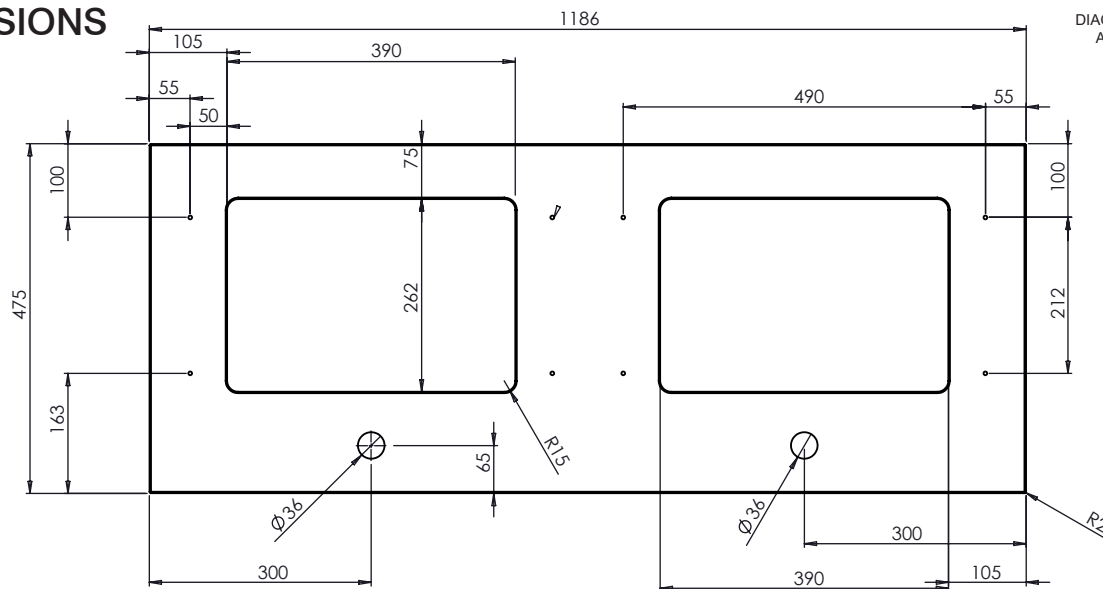

1200 Underslung Basin Units

ROPER RHODES®
BATH

Note:
Two 600mm Underslung Basin Units can be joined together to create a 1200mm wide double unit. In this configuration, a 1200mm worktop can be used with two underslung basins.

NO.	DESCRIPTION	PRODUCT CODE	FIXINGS INCLUDED?	GROSS WEIGHT	NET WEIGHT
1	HAMPTON 600 UNDERSLUNG BASIN UNIT	2x HAM600US	YES	26.5kg	26.5kg
2	HAMPTON 1200 UNDERSLUNG WORKTOP	HAM4W12AUS.AR	N/A	23kg	23kg
3	HAMPTON 600 UNDERSLUNG BASIN	2x HAMUSC1	YES	6.5kg	6.5kg

DIMENSIONS

DIAGRAMS NOT TO SCALE
ALL DIMENSIONS IN MM
TOLERANCE OF ± 5MM

FAQ

Note:

Two 600mm Underslung Basin Units can be joined together to create a 1200mm wide double unit. In this configuration, a 1200mm worktop can be used with two underslung basins.

What is the overall depth of the units with the door open? 740mm
What is the overall width of the units with the doors open? 1600mm

Note: See previous sheet for questions about the individual units.