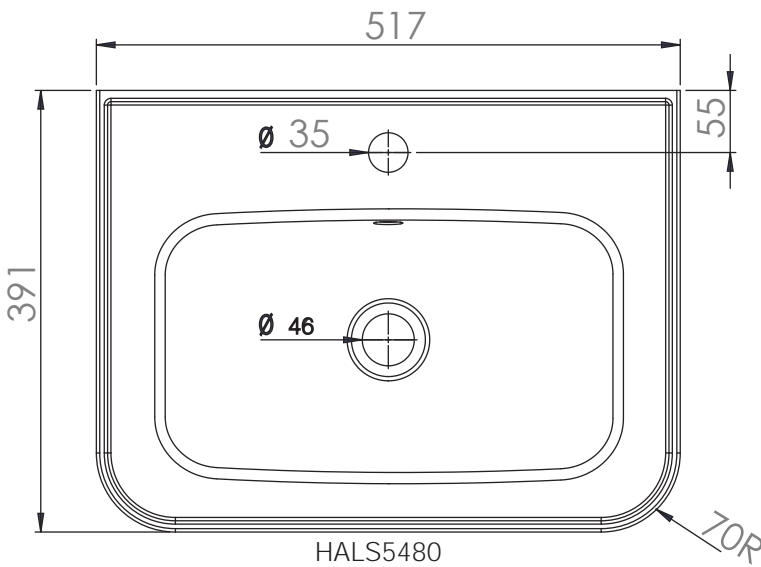

Halcyon

600mm Ceramic Basin

No.	Description	Product Code
1	Halcyon 600mm Ceramic Basin - 1 Tap Hole	HALS6080
2	Halcyon 600mm Ceramic Basin - 2 Tap Hole	HALD6080

*HALD6080 Shown

BASIN HAS AN OVERFLOW RATE OF:
CL15

DIAGRAMS NOT TO SCALE
ALL DIMENSIONS IN MM
TOLERANCE OF ± 5MM

FAQ's

What is the maximum water depth of the basin? **82mm**

Does the basin come with overflow fixings? **Yes**

N.B. The overflow tube needs to be installed so that it does not drop below the level of the waste. This will prevent water from remaining in the overflow pipe.

Halcyon

500mm Ceramic Basin

No.	Description	Product Code
1	Halcyon 500mm Ceramic Basin - 1 Tap Hole	HALS5480
2	Halcyon 500mm Ceramic Basin - 2 Tap Hole	HALD5480

*HALD5480 Shown

**BASIN HAS AN OVERFLOW RATE OF:
CL15**