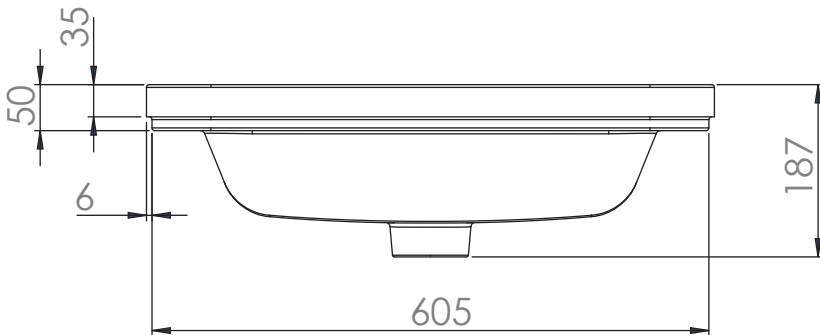

Halcyon

600mm Ceramic Basin

No.	Description	Product Code
1	Halcyon 600mm Ceramic Basin - 1 Tap Hole	HALS6080
2	Halcyon 600mm Ceramic Basin - 2 Tap Hole	HALD6080

*HALD6080 Shown

BASIN HAS AN OVERFLOW RATE OF:
CL15

DIAGRAMS NOT TO SCALE
ALL DIMENSIONS IN MM
TOLERANCE OF ± 5MM

FAQ's

What is the maximum water depth of the basin? **82mm**

Does the basin come with overflow fixings? **Yes**

N.B. The overflow tube needs to be installed so that it does not drop below the level of the waste. This will prevent water from remaining in the overflow pipe.

Halcyon

500mm Ceramic Basin

No.	Description	Product Code
1	Halcyon 500mm Ceramic Basin - 1 Tap Hole	HALS5480
2	Halcyon 500mm Ceramic Basin - 2 Tap Hole	HALD5480

*HALD5480 Shown

**BASIN HAS AN OVERFLOW RATE OF:
CL15**