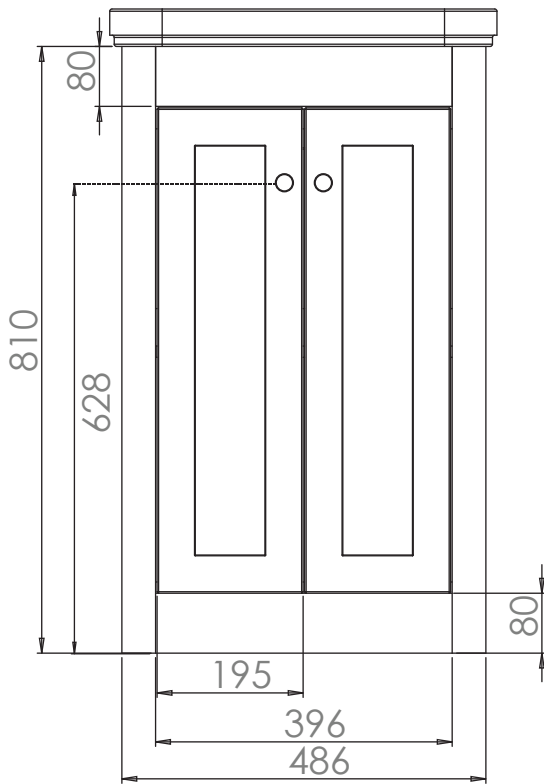

DIAGRAMS NOT TO SCALE
ALL DIMENSIONS IN MM
TOLERANCE OF ± 5MM

FAQ's

What is the maximum water depth of the basin? **82mm**

Does the basin come with overflow fixings? **Yes**

N.B. The overflow tube needs to be installed so that it does not drop below the level of the waste. This will prevent water from remaining in the overflow pipe.

Halcyon

500mm Ceramic Basin

No.	Description	Product Code
1	Halcyon 500mm Ceramic Basin - 1 Tap Hole	HALS5480
2	Halcyon 500mm Ceramic Basin - 2 Tap Hole	HALD5480

*HALD5480 Shown

**BASIN HAS AN OVERFLOW RATE OF:
CL15**

Halcyon

500mm Floor Mounted Unit

No.	Description	Product Code
1	Halcyon 500mm Floor Mounted Unit	HAL5480.x
2	Halcyon 500mm Ceramic Basin - 1 Tap Hole	HALS5480

DIAGRAMS NOT TO SCALE
ALL DIMENSIONS IN MM
TOLERANCE OF ± 5MM