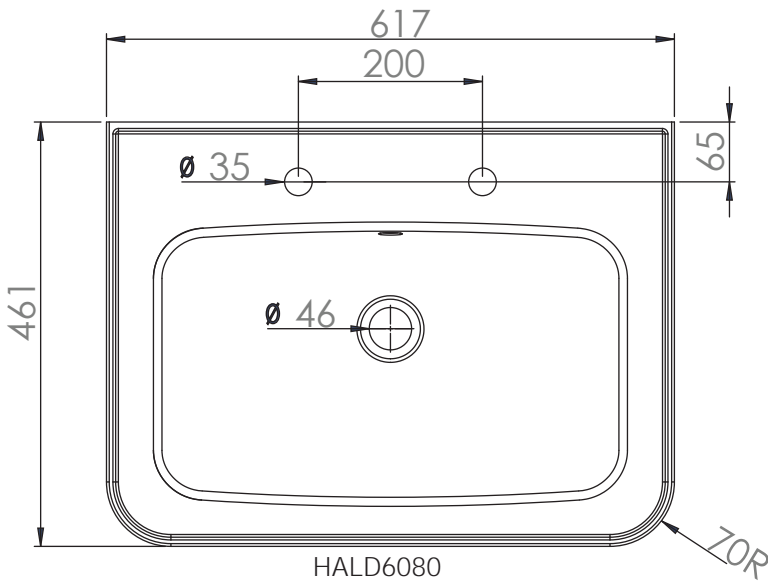

Halcyon

600mm Ceramic Basin

No.	Description	Product Code
1	Halcyon 600mm Ceramic Basin - 1 Tap Hole	HALS6080
2	Halcyon 600mm Ceramic Basin - 2 Tap Hole	HALD6080

*HALD6080 Shown

BASIN HAS AN OVERFLOW RATE OF:
CL15

DIAGRAMS NOT TO SCALE
ALL DIMENSIONS IN MM
TOLERANCE OF ± 5MM

FAQ's

What is the maximum water depth of the basin? **82mm**

Does the basin come with overflow fixings? **Yes**

N.B. The overflow tube needs to be installed so that it does not drop below the level of the waste. This will prevent water from remaining in the overflow pipe.

Halcyon

500mm Ceramic Basin

No.	Description	Product Code
1	Halcyon 500mm Ceramic Basin - 1 Tap Hole	HALS5480
2	Halcyon 500mm Ceramic Basin - 2 Tap Hole	HALD5480

*HALD5480 Shown

**BASIN HAS AN OVERFLOW RATE OF:
CL15**