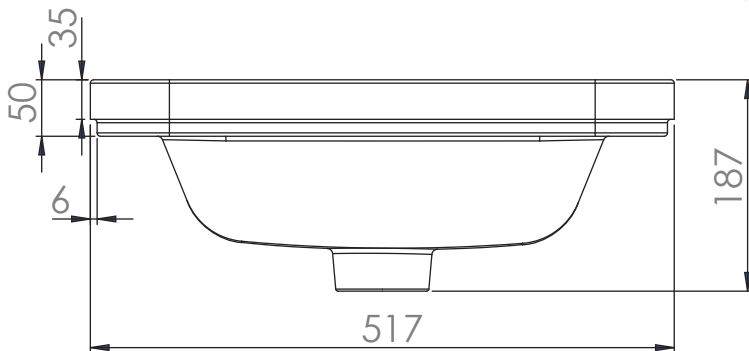

Halcyon

600mm Ceramic Basin

No.	Description	Product Code
1	Halcyon 600mm Ceramic Basin - 1 Tap Hole	HALS6080
2	Halcyon 600mm Ceramic Basin - 2 Tap Hole	HALD6080

*HALD6080 Shown

BASIN HAS AN OVERFLOW RATE OF:
CL15

DIAGRAMS NOT TO SCALE
ALL DIMENSIONS IN MM
TOLERANCE OF ± 5MM

FAQ's

What is the maximum water depth of the basin? **82mm**

Does the basin come with overflow fixings? **Yes**

N.B. The overflow tube needs to be installed so that it does not drop below the level of the waste. This will prevent water from remaining in the overflow pipe.

Halcyon

500mm Ceramic Basin

No.	Description	Product Code
1	Halcyon 500mm Ceramic Basin - 1 Tap Hole	HALS5480
2	Halcyon 500mm Ceramic Basin - 2 Tap Hole	HALD5480

*HALD5480 Shown

**BASIN HAS AN OVERFLOW RATE OF:
CL15**