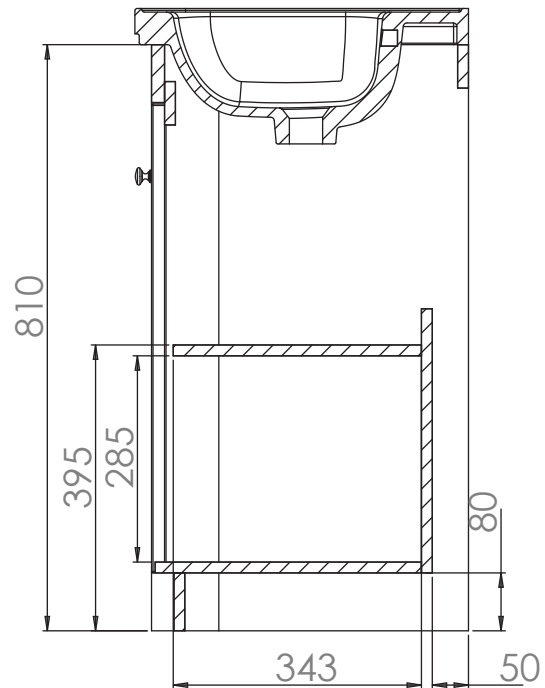

Halcyon

500mm Floor Mounted Unit

No.	Description	Product Code
1	Halcyon 500mm Floor Mounted Unit	HAL5480.x
2	Halcyon 500mm Ceramic Basin - 1 Tap Hole	HALS5480

DIAGRAMS NOT TO SCALE
ALL DIMENSIONS IN MM
TOLERANCE OF ± 5MM

Halcyon

600mm Floor Mounted Unit

No.	Description	Product Code
1	Halcyon 600mm Floor Mounted Unit	HAL6080.x
2	Halcyon 600mm Ceramic Basin - 2 Tap Hole	HALD6080

DIAGRAMS NOT TO SCALE
ALL DIMENSIONS IN MM
TOLERANCE OF ± 5MM