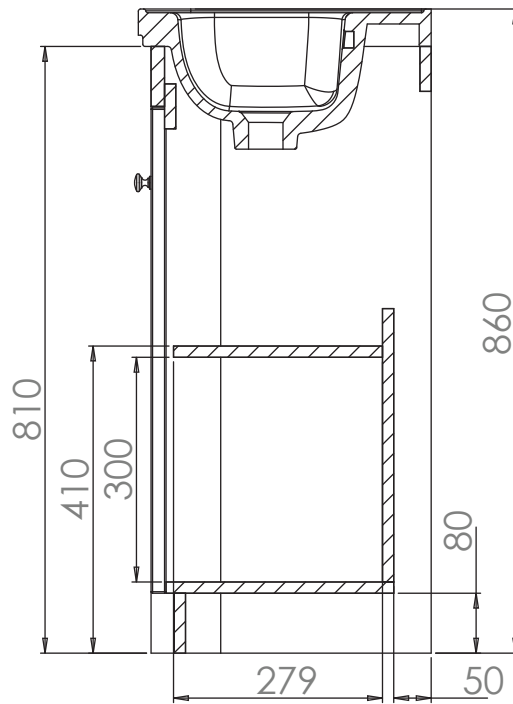

DIAGRAMS NOT TO SCALE
ALL DIMENSIONS IN MM
TOLERANCE OF ± 5MM

FAQ's

What is the maximum water depth of the basin? **82mm**

Does the basin come with overflow fixings? **Yes**

N.B. The overflow tube needs to be installed so that it does not drop below the level of the waste. This will prevent water from remaining in the overflow pipe.

Halcyon

500mm Ceramic Basin

No.	Description	Product Code
1	Halcyon 500mm Ceramic Basin - 1 Tap Hole	HALS5480
2	Halcyon 500mm Ceramic Basin - 2 Tap Hole	HALD5480

*HALD5480 Shown

**BASIN HAS AN OVERFLOW RATE OF:
CL15**

Halcyon

500mm Floor Mounted Unit

No.	Description	Product Code
1	Halcyon 500mm Floor Mounted Unit	HAL5480.x
2	Halcyon 500mm Ceramic Basin - 1 Tap Hole	HALS5480

DIAGRAMS NOT TO SCALE
ALL DIMENSIONS IN MM
TOLERANCE OF ± 5MM