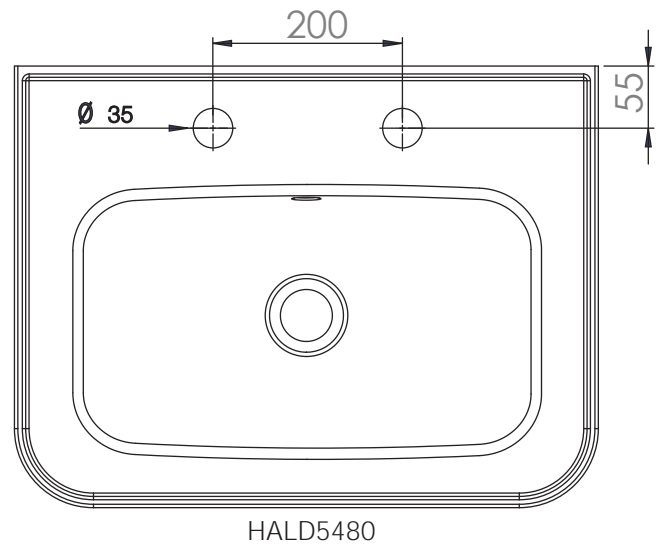

Halcyon

600mm Ceramic Basin

No.	Description	Product Code
1	Halcyon 600mm Ceramic Basin - 1 Tap Hole	HALS6080
2	Halcyon 600mm Ceramic Basin - 2 Tap Hole	HALD6080

*HALD6080 Shown

BASIN HAS AN OVERFLOW RATE OF:
CL15

DIAGRAMS NOT TO SCALE
ALL DIMENSIONS IN MM
TOLERANCE OF ± 5MM

FAQ's

What is the maximum water depth of the basin? **82mm**

Does the basin come with overflow fixings? **Yes**

N.B. The overflow tube needs to be installed so that it does not drop below the level of the waste. This will prevent water from remaining in the overflow pipe.

Halcyon

500mm Ceramic Basin

No.	Description	Product Code
1	Halcyon 500mm Ceramic Basin - 1 Tap Hole	HALS5480
2	Halcyon 500mm Ceramic Basin - 2 Tap Hole	HALD5480

*HALD5480 Shown

**BASIN HAS AN OVERFLOW RATE OF:
CL15**