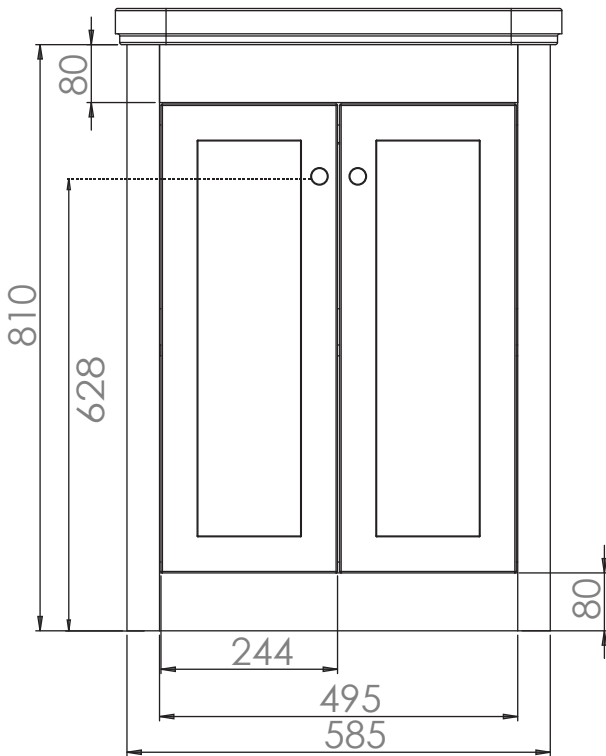

DIAGRAMS NOT TO SCALE
ALL DIMENSIONS IN MM
TOLERANCE OF ± 5MM

FAQ's

What is the maximum water depth of the basin? **82mm**
Does the basin come with overflow fixings? **Yes**

N.B. The overflow tube needs to be installed so that it does not drop below the level of the waste. This will prevent water from remaining in the overflow pipe.

Halcyon

600mm Floor Mounted Unit

No.	Description	Product Code
1	Halcyon 600mm Floor Mounted Unit	HAL6080.x
2	Halcyon 600mm Ceramic Basin - 2 Tap Hole	HALD6080

DIAGRAMS NOT TO SCALE
ALL DIMENSIONS IN MM
TOLERANCE OF ± 5MM