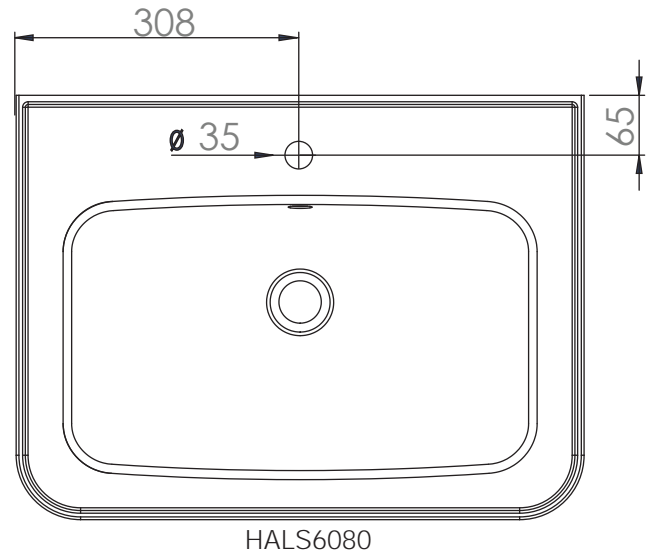

Halcyon

600mm Ceramic Basin

No.	Description	Product Code
1	Halcyon 600mm Ceramic Basin - 1 Tap Hole	HALS6080
2	Halcyon 600mm Ceramic Basin - 2 Tap Hole	HALD6080

*HALD6080 Shown

BASIN HAS AN OVERFLOW RATE OF:
CL15

DIAGRAMS NOT TO SCALE
ALL DIMENSIONS IN MM
TOLERANCE OF ± 5MM

FAQ's

What is the maximum water depth of the basin? **82mm**

Does the basin come with overflow fixings? **Yes**

N.B. The overflow tube needs to be installed so that it does not drop below the level of the waste. This will prevent water from remaining in the overflow pipe.

Halcyon

500mm Ceramic Basin

No.	Description	Product Code
1	Halcyon 500mm Ceramic Basin - 1 Tap Hole	HALS5480
2	Halcyon 500mm Ceramic Basin - 2 Tap Hole	HALD5480

*HALD5480 Shown

**BASIN HAS AN OVERFLOW RATE OF:
CL15**