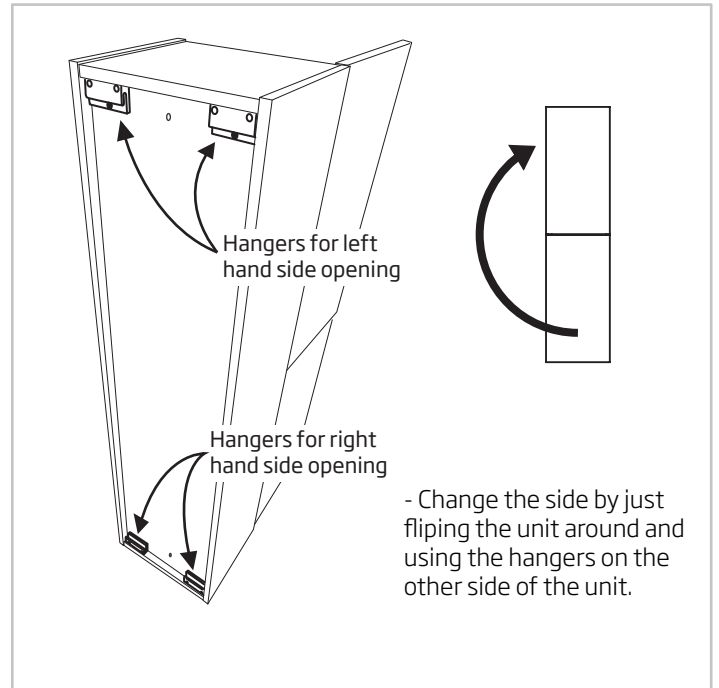

Instructions

Please retain for future reference

Installation and Fitting Instructions

Before you start

Wear suitable eye protection when drilling. Take care when using power tools near water - the use of a residual current device (RCD) is recommended. Beware of hidden pipes or cables. Take care when drilling tiled surfaces as the drill might slip. Use a piece of masking tape to prevent the drill from wandering.

The unit and basin are secured to a suitably strong / reinforced wall to ensure stability. Fix in place following instructions on page 2. If in any doubt please consult an expert.

Wall mounting unit

Reversible doors