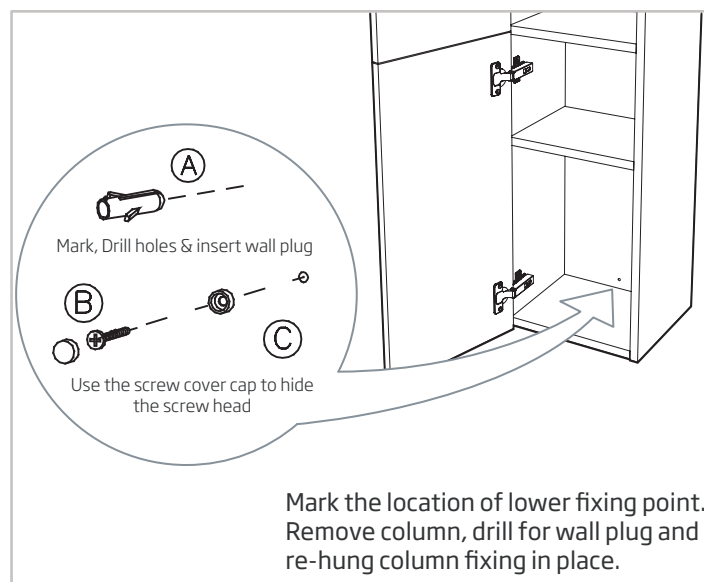

Instructions

Please retain for future reference

Installation and Fitting Instructions

Before you start

Wear suitable eye protection when drilling. Take care when using power tools near water - the use of a residual current device (RCD) is recommended. Beware of hidden pipes or cables. Take care when drilling tiled surfaces as the drill might slip. Use a piece of masking tape to prevent the drill from wandering.

The unit and basin are secured to a suitably strong / reinforced wall to ensure stability. Fix in place following instructions on page 2. If in any doubt please consult an expert.

Wall mounting unit

Reversible doors