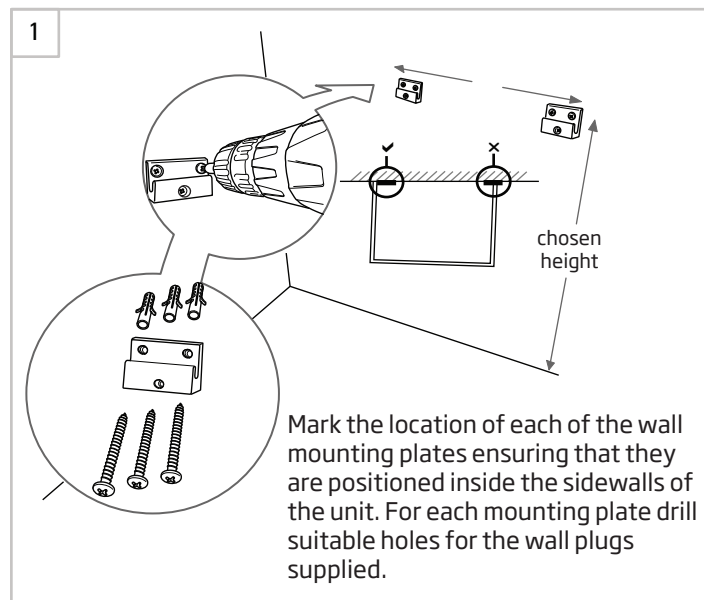

Instructions

Please retain for future reference

Installation and Fitting Instructions

Before you start

Wear suitable eye protection when drilling. Take care when using power tools near water - the use of a residual current device (RCD) is recommended. Beware of hidden pipes or cables. Take care when drilling tiled surfaces as the drill might slip. Use a piece of masking tape to prevent the drill from wandering.

The unit and basin are secured to a suitably strong / reinforced wall to ensure stability. Fix in place following instructions on page 2. If in any doubt please consult an expert.

Wall mounting unit

Reversible doors