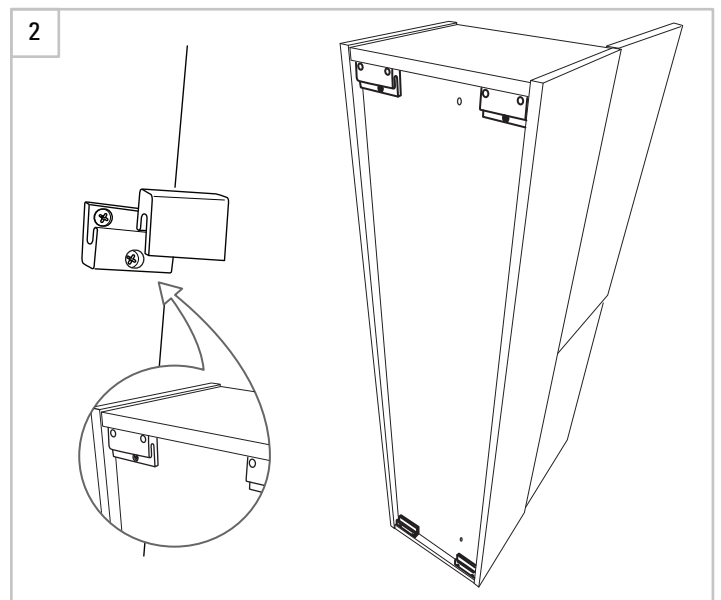

Instructions

Please retain for future reference

Installation and Fitting Instructions

Before you start

Wear suitable eye protection when drilling. Take care when using power tools near water - the use of a residual current device (RCD) is recommended. Beware of hidden pipes or cables. Take care when drilling tiled surfaces as the drill might slip. Use a piece of masking tape to prevent the drill from wandering.

The unit and basin are secured to a suitably strong / reinforced wall to ensure stability. Fix in place following instructions on page 2. If in any doubt please consult an expert.

Wall mounting unit

Reversible doors