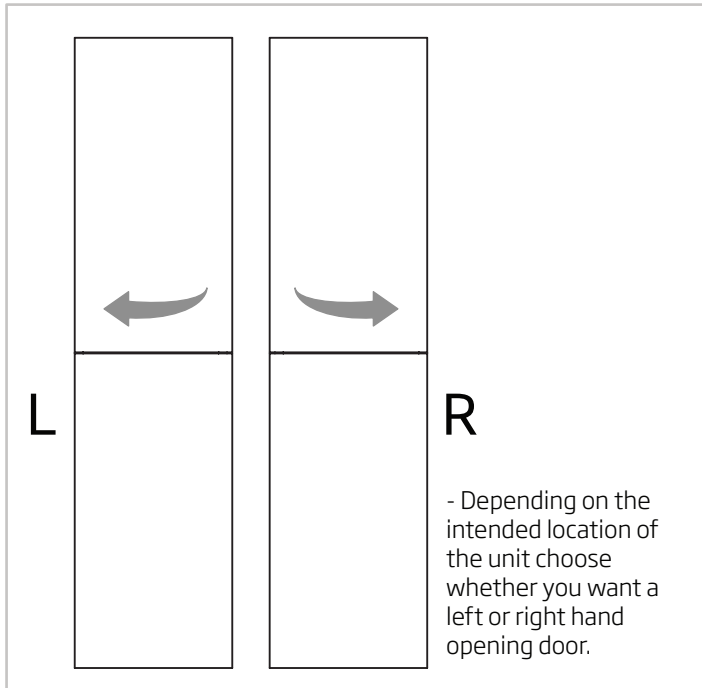

Instructions

Please retain for future reference

Installation and Fitting Instructions

Before you start

Wear suitable eye protection when drilling. Take care when using power tools near water - the use of a residual current device (RCD) is recommended. Beware of hidden pipes or cables. Take care when drilling tiled surfaces as the drill might slip. Use a piece of masking tape to prevent the drill from wandering.

The unit and basin are secured to a suitably strong / reinforced wall to ensure stability. Fix in place following instructions on page 2. If in any doubt please consult an expert.

Wall mounting unit

Reversible doors