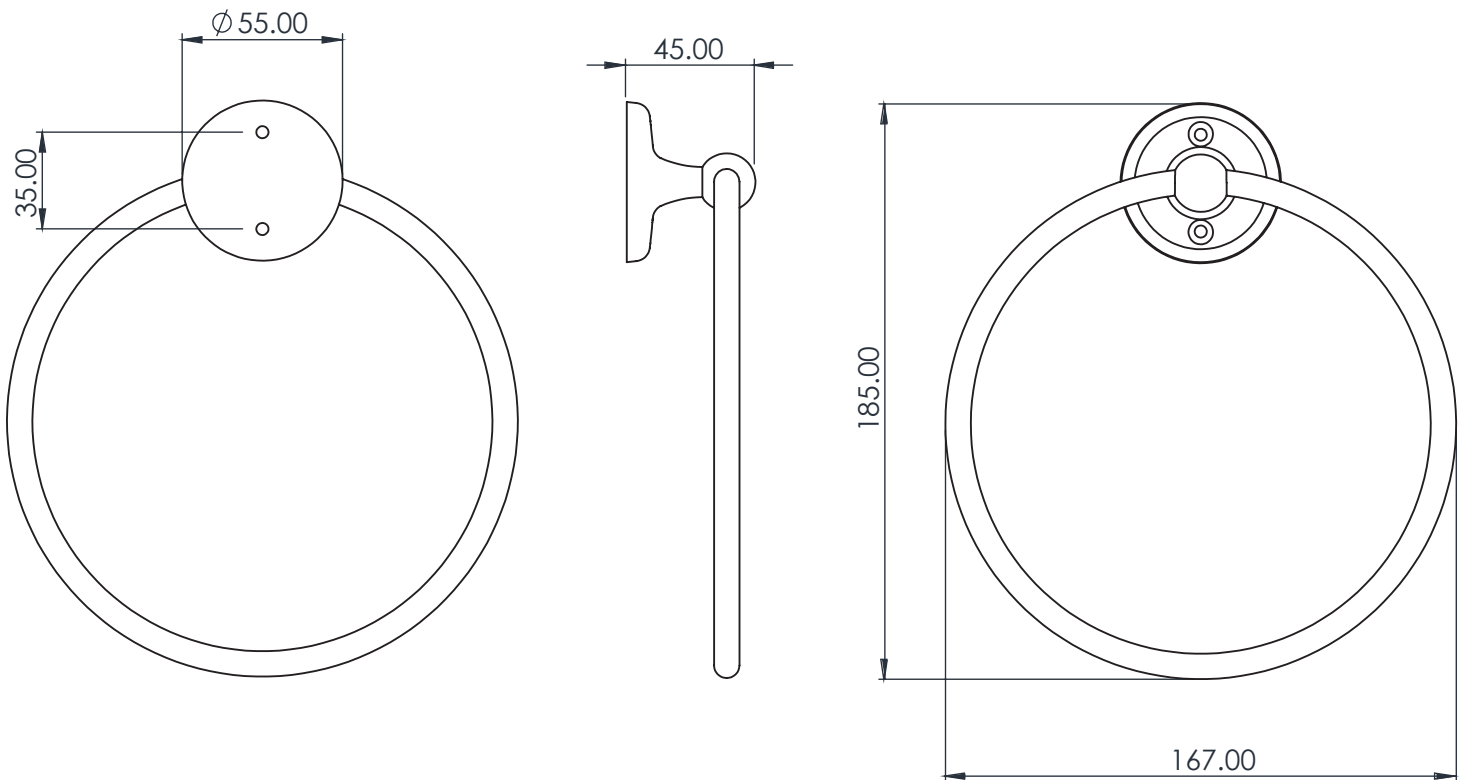

ROPER RHODES®

Technical Data Sheet

Avening Towel Ring

4922.02 (Chrome) 4922.04 (Brass)

Dimensions

Diagrams not to scale. All dimensions in mm (tolerance of +/-5mm)

FAQs

What are the fixing point centres? 35mm

What are the materials used? Brass (Chrome plated or PVD)

Has the product been weight tested? The product has been weight tested to 10kg