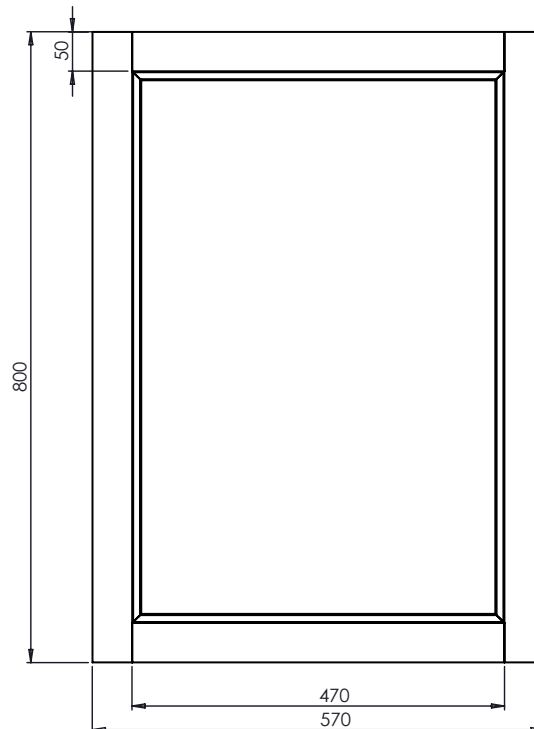

NO.	DESCRIPTION	PRODUCT CODE	FIXINGS INCLUDED?	GROSS WEIGHT	NET WEIGHT
1	HAMPTON 570 MIRROR	HAM600M	YES	6.1kg	6.1kg

DIMENSIONS

DIAGRAMS NOT TO SCALE
ALL DIMENSIONS IN MM
TOLERANCE OF ± 5MM

FAQ

Can this mirror be hung in both portrait and landscape orientations? Yes there are fixing holes for both options.
How is this mirror hung on the wall? The mirror has keyhole slots cut into the wooden frame. The portrait holes are approx. 235mm from the top edge of the frame. The landscape holes are approx. 165mm from the left hand edge of the frame.