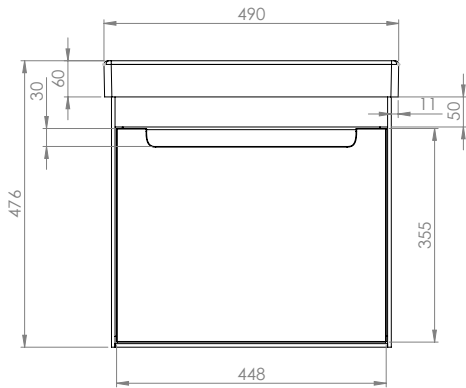

Technical Data Sheet

Acumen 500 WM unit

What's in the box: 1x ACU500W.X + fixings

TAVISTOCK
inspiring bathrooms

Refer to basin TDS for more information.

Diagrams not to scale
All dimensions in mm
Tolerance of +/-5mm

Materials

Carcass: 18mm painted MDF
Fascia components: 18mm painted MDF

**Dimensions are subject to change, customers are advised to measure actual product before commencing installation.
***Fixing point dimensions are for guidance only/the positions of wall fixing must be checked when product is received.

FAQs

- | | |
|--|--|
| Q: How big is the plumbing void? | A: 50mm |
| Q: Are the runners soft close? | A: The runners are both soft close and quick release. |
| Q: How deep is the unit when the drawers are fully open? | A: Approximately 775mm. |
| Q: Can the drawers be adjusted? | A: The drawers can be adjusted as detailed in the supplied instructions. |
| Q: What is the interior finish of the unit? | A: The unit interior is dark grey. |
| Q: Do need to install the aluminium profile trim? | A: Yes, this is available to purchase and install separately. |