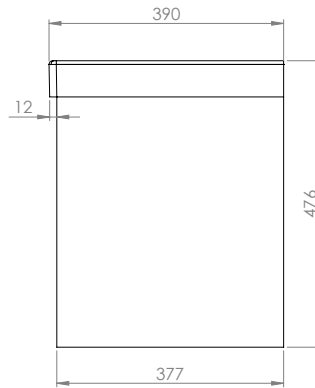

Technical Data Sheet

Acumen 500 WM unit

What's in the box: 1x ACU500W.X + fixings

TAVISTOCK
inspiring bathrooms

Refer to basin TDS for more information.

Diagrams not to scale
All dimensions in mm
Tolerance of +/-5mm

Materials

Carcass: 18mm painted MDF
Fascia components: 18mm painted MDF

**Dimensions are subject to change, customers are advised to measure actual product before commencing installation.
***Fixing point dimensions are for guidance only/the positions of wall fixing must be checked when product is received.

FAQs

- | | |
|--|--|
| Q: How big is the plumbing void? | A: 50mm |
| Q: Are the runners soft close? | A: The runners are both soft close and quick release. |
| Q: How deep is the unit when the drawers are fully open? | A: Approximately 775mm. |
| Q: Can the drawers be adjusted? | A: The drawers can be adjusted as detailed in the supplied instructions. |
| Q: What is the interior finish of the unit? | A: The unit interior is dark grey. |
| Q: Do need to install the aluminium profile trim? | A: Yes, this is available to purchase and install separately. |