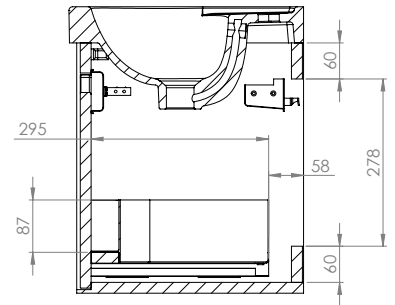

Technical Data Sheet

Acumen 500 WM unit

What's in the box: 1x ACU500W.X + fixings

TAVISTOCK
inspiring bathrooms

Refer to basin TDS for more information.

Diagrams not to scale
All dimensions in mm
Tolerance of +/-5mm

Materials

Carcass: 18mm painted MDF
Fascia components: 18mm painted MDF

**Dimensions are subject to change, customers are advised to measure actual product before commencing installation.
***Fixing point dimensions are for guidance only/the positions of wall fixing must be checked when product is received.

FAQs

- | | |
|--|--|
| Q: How big is the plumbing void? | A: 50mm |
| Q: Are the runners soft close? | A: The runners are both soft close and quick release. |
| Q: How deep is the unit when the drawers are fully open? | A: Approximately 775mm. |
| Q: Can the drawers be adjusted? | A: The drawers can be adjusted as detailed in the supplied instructions. |
| Q: What is the interior finish of the unit? | A: The unit interior is dark grey. |
| Q: Do need to install the aluminium profile trim? | A: Yes, this is available to purchase and install separately. |