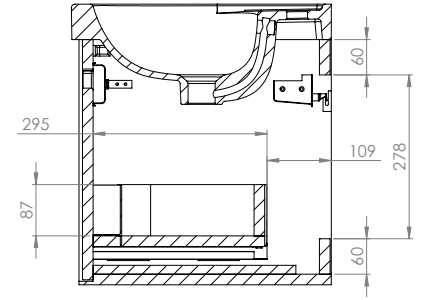

Technical Data Sheet

Acumen 600 WM unit

What's in the box: 1x ACU600W.X + fixings

TAVISTOCK
inspiring bathrooms

Refer to basin TDS for more information.

Diagrams not to scale
All dimensions in mm
Tolerance of +/-5mm

Materials

Carcass: 18mm painted MDF
Fascia components: 18mm painted MDF

**Dimensions are subject to change, customers are advised to measure actual product before commencing installation.
***Fixing point dimensions are for guidance only/the positions of wall fixing must be checked when product is received.

FAQs

- | | |
|--|--|
| Q: How big is the plumbing void? | A: 50mm |
| Q: Are the runners soft close? | A: The runners are both soft close and quick release. |
| Q: How deep is the unit when the drawers are fully open? | A: Approximately 775mm. |
| Q: Can the drawers be adjusted? | A: The drawers can be adjusted as detailed in the supplied instructions. |
| Q: What is the interior finish of the unit? | A: The unit interior is dark grey. |
| Q: Do need to install the aluminium profile trim? | A: Yes, this is available to purchase and install separately. |