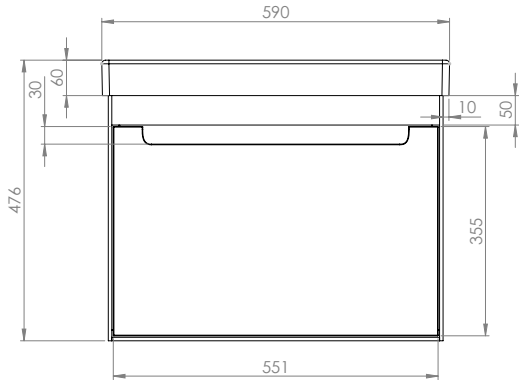

Technical Data Sheet

Acumen 600 WM unit

What's in the box: 1x ACU600W.X + fixings

TAVISTOCK
inspiring bathrooms

Refer to basin TDS for more information.

Diagrams not to scale
All dimensions in mm
Tolerance of +/-5mm

Materials

Carcass: 18mm painted MDF
Fascia components: 18mm painted MDF

**Dimensions are subject to change, customers are advised to measure actual product before commencing installation.
***Fixing point dimensions are for guidance only/the positions of wall fixing must be checked when product is received.

FAQs

- | | |
|--|--|
| Q: How big is the plumbing void? | A: 50mm |
| Q: Are the runners soft close? | A: The runners are both soft close and quick release. |
| Q: How deep is the unit when the drawers are fully open? | A: Approximately 775mm. |
| Q: Can the drawers be adjusted? | A: The drawers can be adjusted as detailed in the supplied instructions. |
| Q: What is the interior finish of the unit? | A: The unit interior is dark grey. |
| Q: Do need to install the aluminium profile trim? | A: Yes, this is available to purchase and install separately. |