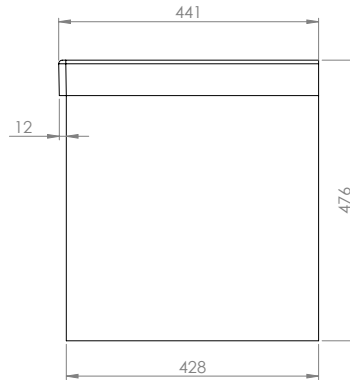

Technical Data Sheet

Acumen 600 WM unit

What's in the box: 1x ACU600W.X + fixings

TAVISTOCK
inspiring bathrooms

Refer to basin TDS for more information.

Diagrams not to scale
All dimensions in mm
Tolerance of +/-5mm

Materials

Carcass: 18mm painted MDF
Fascia components: 18mm painted MDF

**Dimensions are subject to change, customers are advised to measure actual product before commencing installation.
***Fixing point dimensions are for guidance only/the positions of wall fixing must be checked when product is received.

FAQs

- | | |
|--|--|
| Q: How big is the plumbing void? | A: 50mm |
| Q: Are the runners soft close? | A: The runners are both soft close and quick release. |
| Q: How deep is the unit when the drawers are fully open? | A: Approximately 775mm. |
| Q: Can the drawers be adjusted? | A: The drawers can be adjusted as detailed in the supplied instructions. |
| Q: What is the interior finish of the unit? | A: The unit interior is dark grey. |
| Q: Do need to install the aluminium profile trim? | A: Yes, this is available to purchase and install separately. |