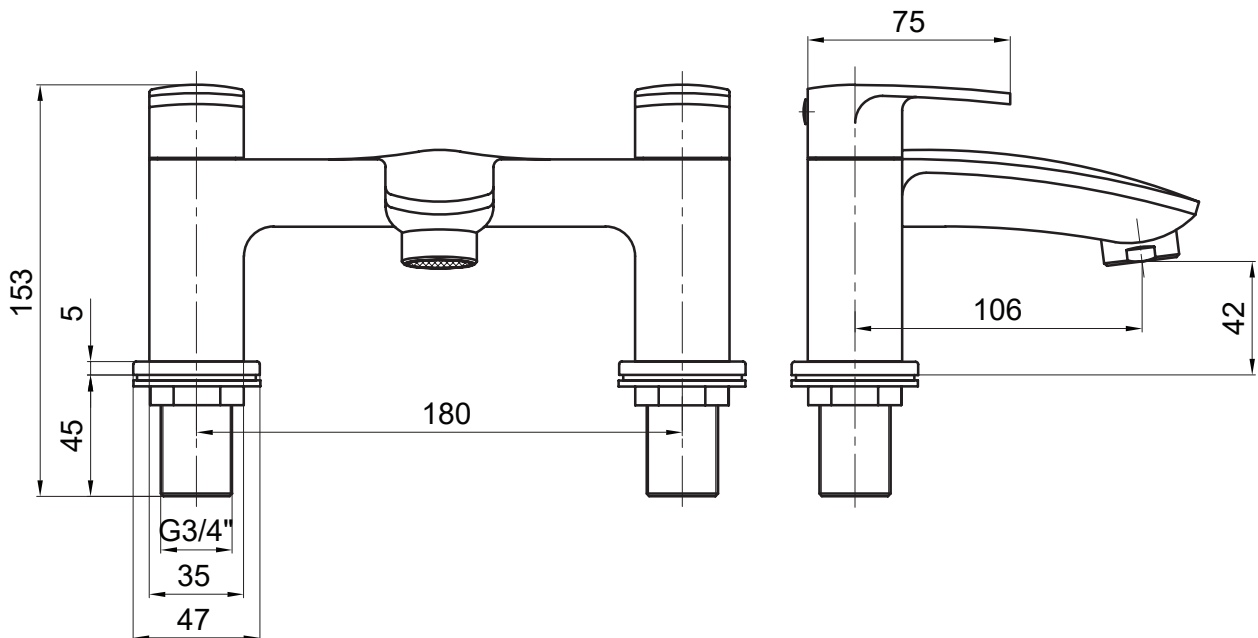

## Dimensions

Diagrams not to scale. All dimensions in mm (tolerance of +/-5mm)

\*Dimensions are subject to change, customers are advised to measure actual product before commencing installation.

## FAQs

**What is the size of the tap tail connection?** The tap tails have a standard 1/2" BSP fixing.

**What bore is the tap tail?** The tails have a 10mm internal bore.

**What length are the tap tails?** The tails are 300mm in length.

## Dimensions - TTR42

Diagrams not to scale. All dimensions in mm (tolerance of +/-5mm)

\*Dimensions are subject to change, customers are advised to measure actual product before commencing installation.