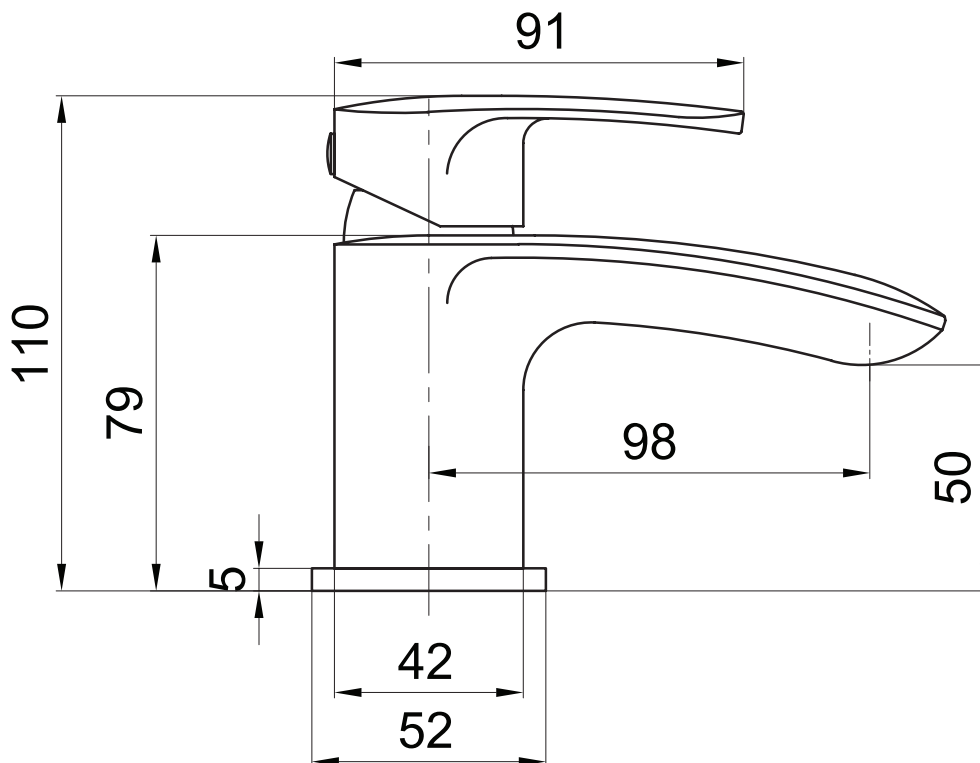

## Dimensions

Diagrams not to scale. All dimensions in mm (tolerance of +/-5mm)

\*Dimensions are subject to change, customers are advised to measure actual product before commencing installation.

## FAQs

**What is the size of the tap tail connection?** The tap tails have a standard 1/2" BSP fixing.

**What bore is the tap tail?** The tails have a 10mm internal bore.

**What length are the tap tails?** The tails are 300mm in length.