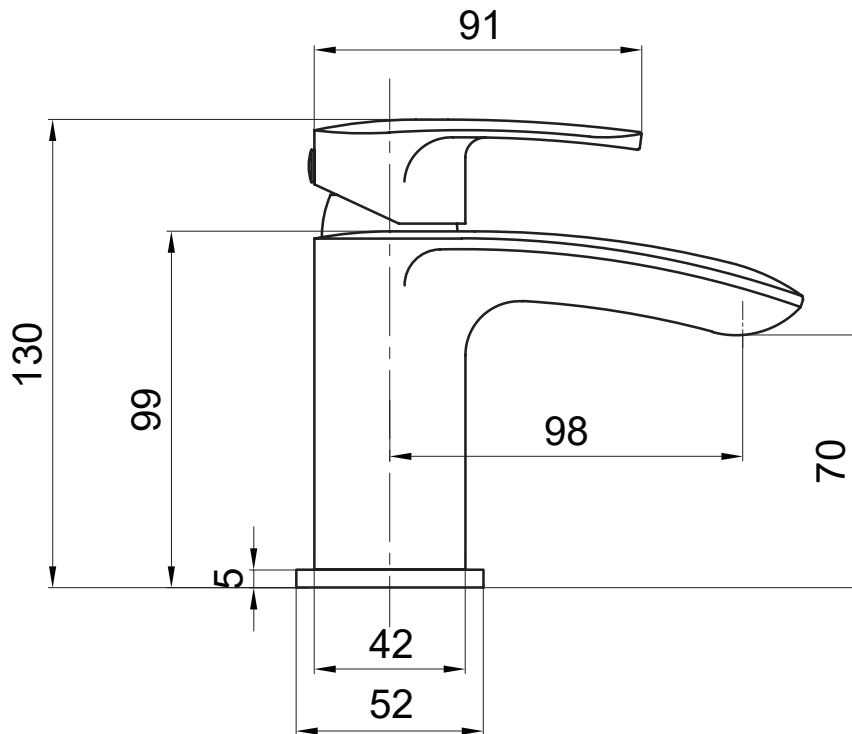

## Dimensions

Diagrams not to scale. All dimensions in mm (tolerance of +/-5mm)

\*Dimensions are subject to change, customers are advised to measure actual product before commencing installation.

## FAQs

**What is the size of the tap tail connection?** The tap tails have a standard 1/2" BSP fixing.

**What bore is the tap tail?** The tails have a 10mm internal bore.

**What length are the tap tails?** The tails are 300mm in length.