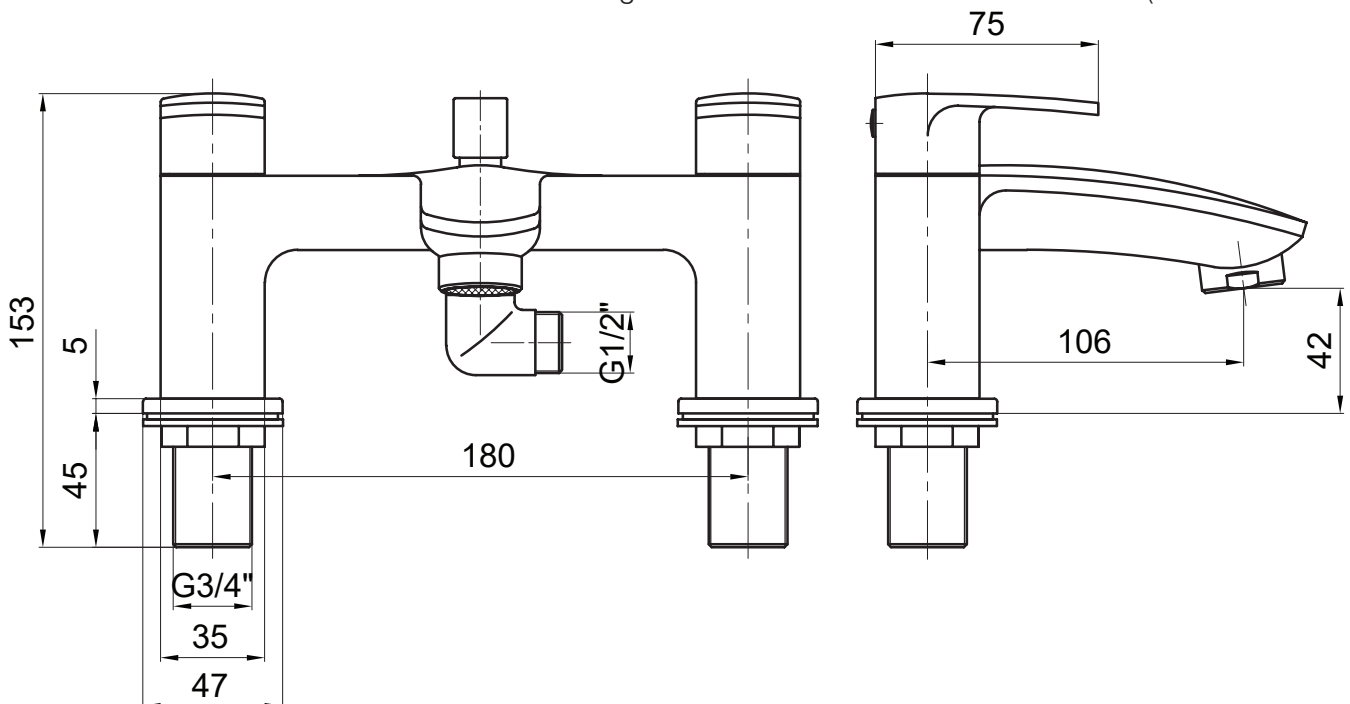

## Dimensions

Diagrams not to scale. All dimensions in mm (tolerance of +/-5mm)

\*Dimensions are subject to change, customers are advised to measure actual product before commencing installation.

## FAQs

**Does the tap come fitted with an aerator?** Yes.

**What size plumbing fittings are needed for the threaded legs?** This product will work with standard 3/4" plumbing fittings.

## Dimensions - TTR42

Diagrams not to scale. All dimensions in mm (tolerance of +/-5mm)

\*Dimensions are subject to change, customers are advised to measure actual product before commencing installation.