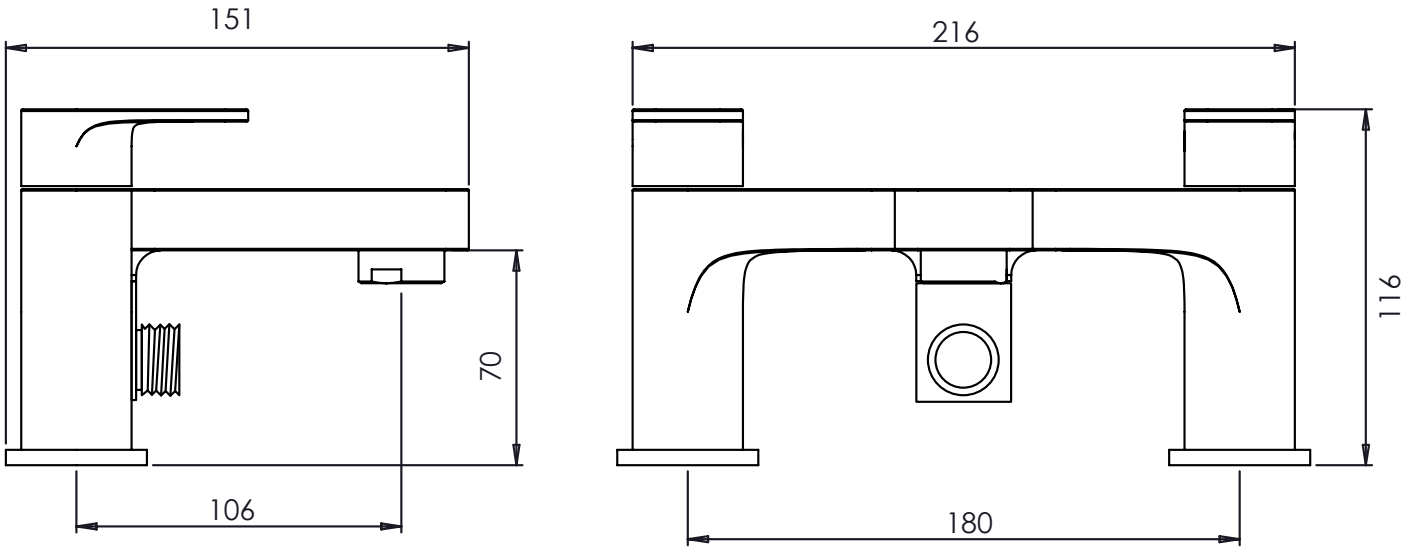

## Dimensions - TR1073

Diagrams not to scale. All dimensions in mm (tolerance of +/-5mm)

\*Dimensions are subject to change, customers are advised to measure actual product before commencing installation.

## Dimensions - TR1074

Diagrams not to scale. All dimensions in mm (tolerance of +/-5mm)

\*Dimensions are subject to change, customers are advised to measure actual product before commencing installation.

## FAQs

**Does the tap come fitted with an aerator?** Yes, the aerator comes pre-installed but can be replaced.

**What size plumbing fittings are needed for the threaded legs?** This product will work with standard 3/4" plumbing fittings.

## Dimensions - TR1082

Diagrams not to scale. All dimensions in mm (tolerance of +/-5mm)

\*Dimensions are subject to change, customers are advised to measure actual product before commencing installation.