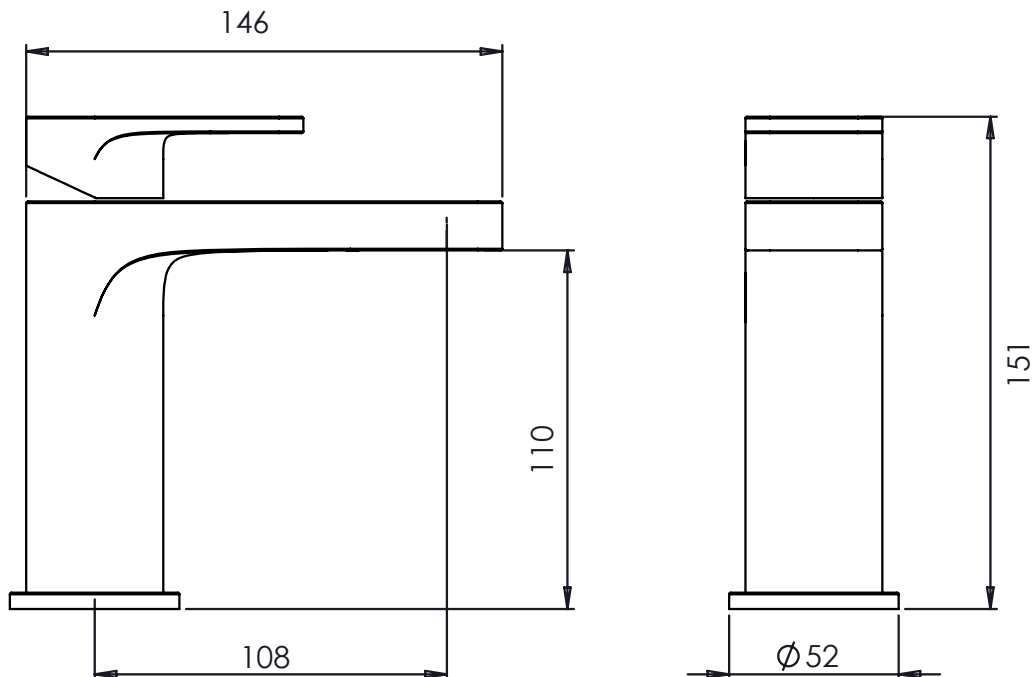

## Dimensions - TR1078

Diagrams not to scale. All dimensions in mm (tolerance of +/-5mm)

\*Dimensions are subject to change, customers are advised to measure actual product before commencing installation.

**What size are the connections for the shower hose?** The threaded connections on the shower hose are a standard 1/2" BSP connection.

## Dimensions - TR1072

Diagrams not to scale. All dimensions in mm (tolerance of +/-5mm)

\*Dimensions are subject to change, customers are advised to measure actual product before commencing installation.

## Dimensions - TR1074

Diagrams not to scale. All dimensions in mm (tolerance of +/-5mm)

\*Dimensions are subject to change, customers are advised to measure actual product before commencing installation.