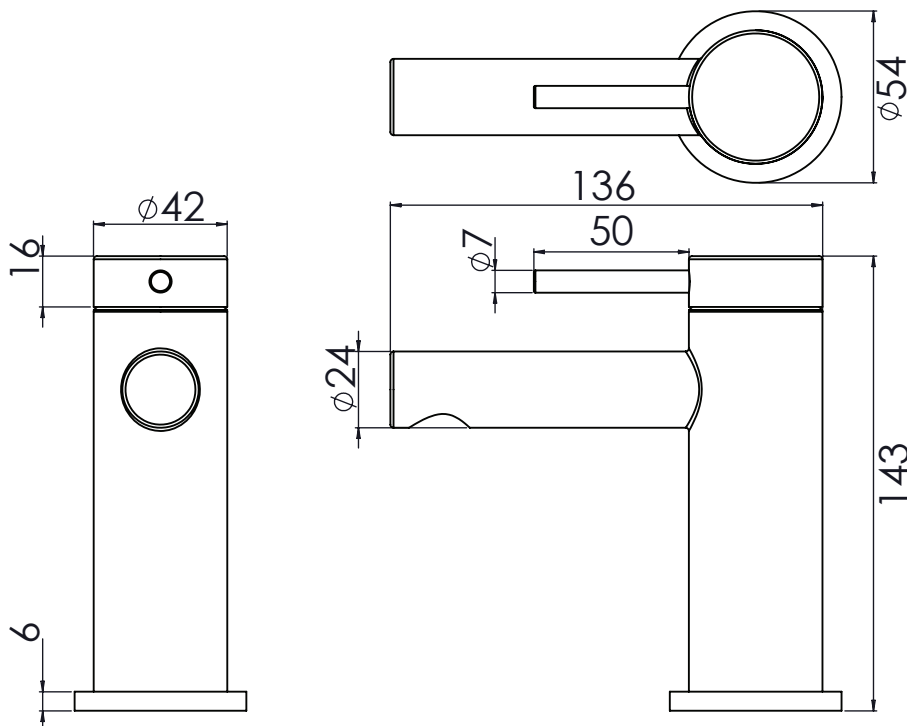

Code

TAN61, TAN6103, TAN6104, TAN6105

Chrome Plated

Powder Coated

PVD Coated

PVD Coated

FLOW RATE DATA IS TESTED UNDER LABORATORY CONDITIONS: ACTUAL FLOW RATE MAY VARY DEPENDING ON DOMESTIC SUPPLY AND ACCESSORIES

Pressure:	Flow Rate:
0.2bar	4.9 litres / min
0.3bar	5.9 litres / min
0.4bar	6.7 litres / min
0.5bar	7.5 litres / min
1bar	10.4 litres / min
2bar	14.7 litres / min

Dimensions:

Diagrams not to scale. All dimensions in mm (tolerance of +/-5mm)

*Dimensions are subject to change, customers are advised to measure actual product before commencing installation.

FAQs

What is the size of the tap tail connection? The tap tails have a standard 1/2" BSP fixing.

What bore is the tap tail? The tails have a 10mm internal bore.

What length are the tap tails? The tails are 300mm in length.

Does the tap come fitted with an aerator? Yes, the aerator comes pre-installed but can be replaced.