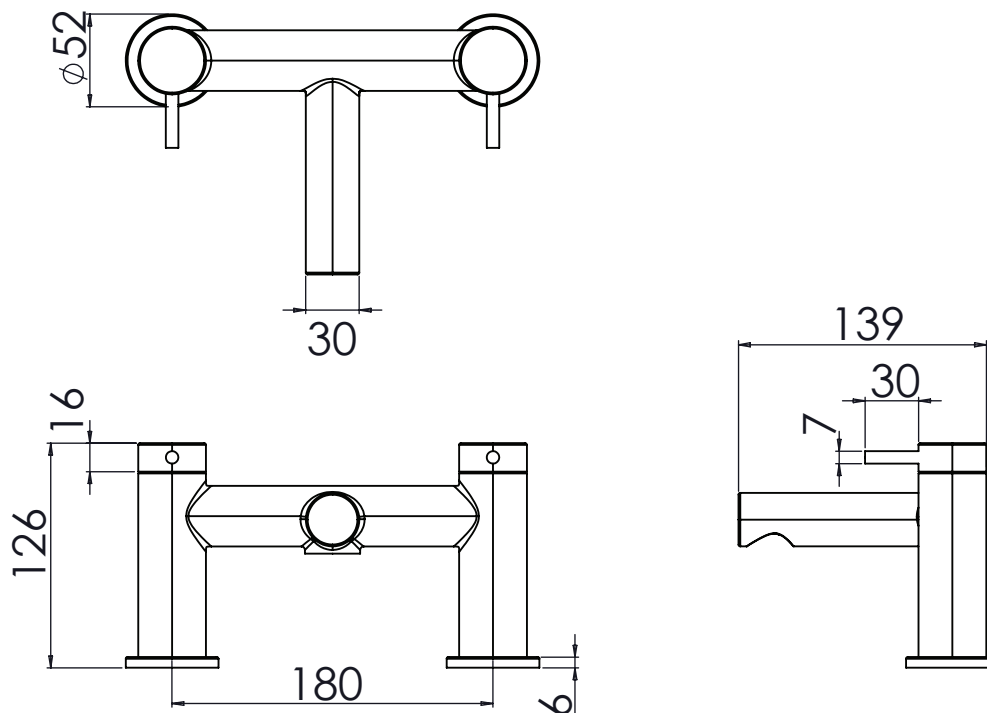

Code

TAN42, TAN4203, TAN4204, TAN4205

FLOW RATE DATA IS TESTED UNDER LABORATORY CONDITIONS: ACTUAL FLOW RATE MAY VARY DEPENDING ON DOMESTIC SUPPLY AND ACCESSORIES

Chrome Plated

Powder Coated

PVD Coated

PVD Coated

Pressure:	Flow Rate:
0.2bar	7.5 litres / min
0.3bar	10 litres / min
0.4bar	11.5 litres / min
0.5bar	13 litres / min
1bar	18.5 litres / min
2bar	26.5 litres / min

Dimensions:

Diagrams not to scale. All dimensions in mm (tolerance of +/-5mm)

*Dimensions are subject to change, customers are advised to measure actual product before commencing installation.

FAQs

What is the size of the bath filler threaded connection? The threaded connectors have a standard 3/4" BSP fixing.

What is the size of the shower hose threaded connection? The threaded connectors have a standard 1/2" BSP thread.

What is the recommended minimum pressure? 0.2 Bar