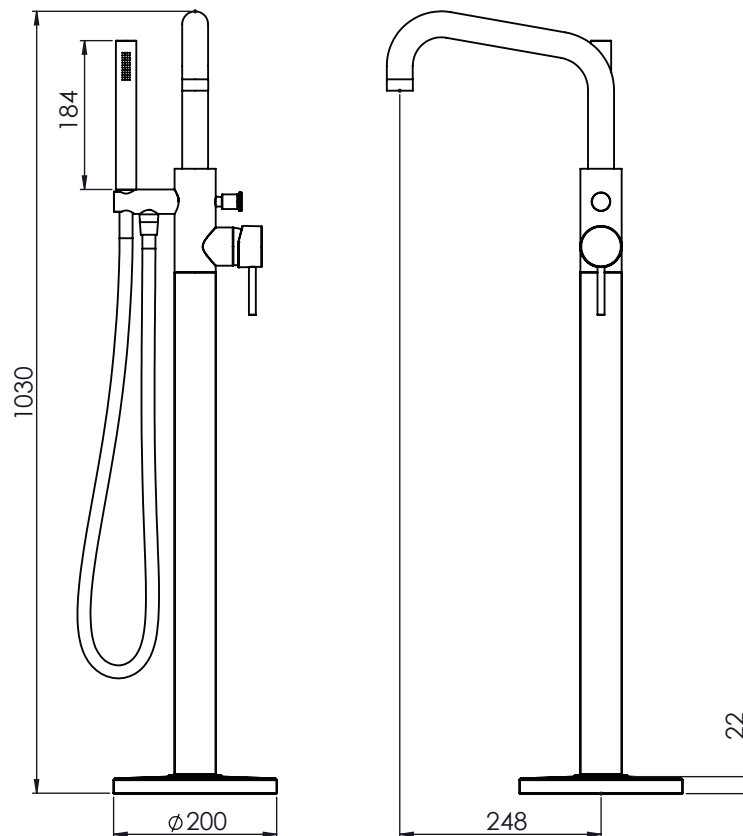

Chrome Plated

Electroplated

PVD

PVD

FLOW RATE DATA IS TESTED UNDER LABORATORY CONDITIONS: ACTUAL FLOW RATE MAY VARY DEPENDING ON DOMESTIC SUPPLY AND ACCESSORIES

Pressure:	Flow Rate:
0.1bar	3 litres / min
0.3bar	5.3 litres / min
0.5bar	6.3 litres / min
1bar	8.63 litres / min
3bar	14.5 litres / min
5bar	18.6 litres / min

Dimensions:

Diagrams not to scale. All dimensions in mm (tolerance of +/-5mm)

*Dimensions are subject to change, customers are advised to measure actual product before commencing installation.

FAQs

What is the size of the tap tail connection? The tap tails have a standard 1/2" BSP captive nut hose fitting

What bore is the tap tail? The tails have a 10mm internal bore.

What length are the tap tails? The tails are 900mm in length.

Does the tap come fitted with an aerator? Yes, the aerator comes pre-installed but can be replaced.