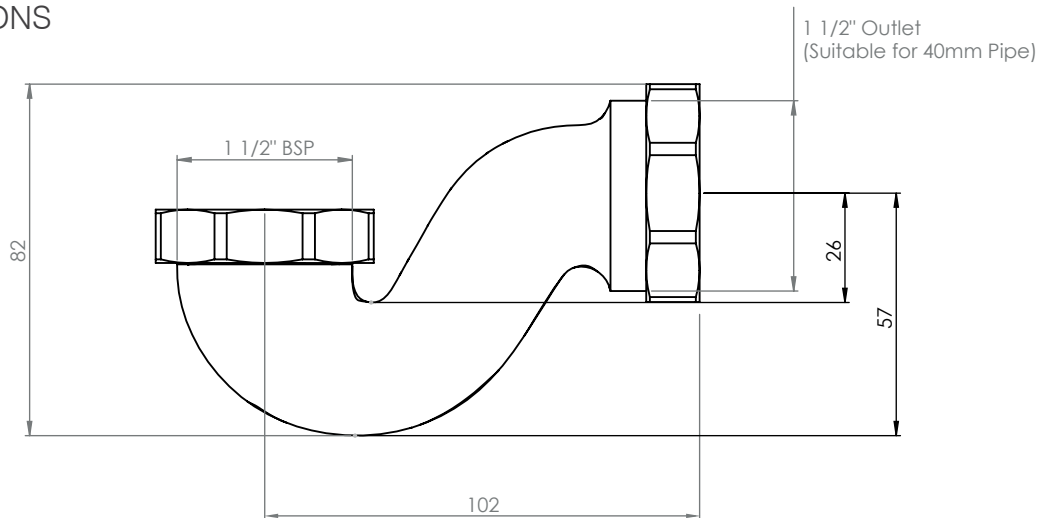

## Bathtub P Trap - DC17025

# TAVISTOCK

| NO. | Description                    | Product Code | Fixings included | Gross Weight |
|-----|--------------------------------|--------------|------------------|--------------|
| 1   | Bathtub P Trap - Brushed Brass | DC17025      | YES              | 0.5KG        |

### DIMENSIONS

DIAGRAMS NOT TO SCALE | ALL DIMENSIONS IN MM TOLERANCE OF  $\pm 5$ MM

\*Dimensions are subject to change, customers are advised to measure actual product before commencing installation.

\*\*Fixing point dimensions are for guidance only. The positions of fixings must be checked when product is received.