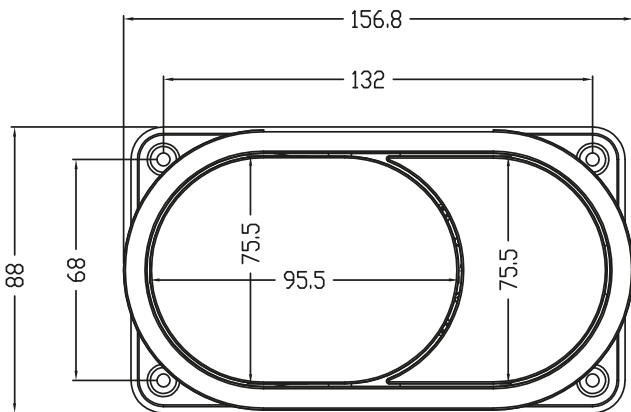

## Black Furniture Flush Button - TR9040

NO.	Description	Product Code	Fixings included	Gross Weight	Net Weight
1	Furniture Flush Button	TR9040	YES	0.35kg	0.25kg

### Spares Codes

Furniture Flush Plate Template - SP18932  
 Furniture Flush Plate Fixing Pack - SP19238

## DIMENSIONS

DIAGRAMS NOT TO SCALE | ALL DIMENSIONS IN MM | TOLERANCE OF ± 5MM

\*Dimensions are subject to change, customers are advised to measure actual product before commencing installation.

## FAQs

Q - What is the flush plate made from?  
 A - Chrome Plated ABS

Key Dimensions Descriptions	Key Dimensions (mm)
Front to Back	111.2mm
Left to Right	156.8mm
Height	88mm