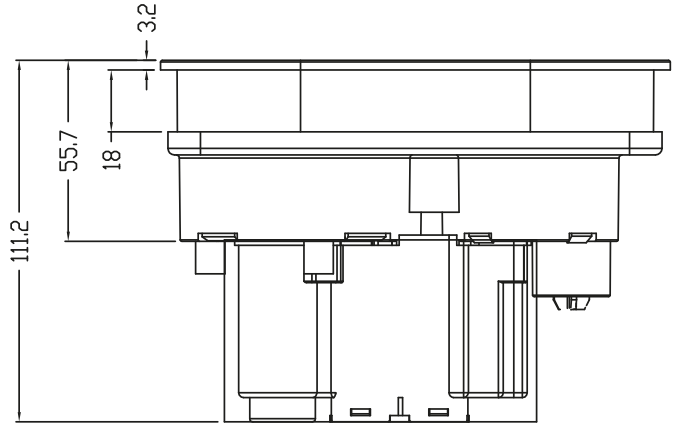

## Black Furniture Flush Button - TR9040

NO.	Description	Product Code	Fixings included	Gross Weight	Net Weight
1	Furniture Flush Button	TR9040	YES	0.35kg	0.25kg

### Spares Codes

Furniture Flush Plate Template - SP18932  
 Furniture Flush Plate Fixing Pack - SP19238

## DIMENSIONS

DIAGRAMS NOT TO SCALE | ALL DIMENSIONS IN MM | TOLERANCE OF ± 5MM

\*Dimensions are subject to change, customers are advised to measure actual product before commencing installation.

## FAQs

Q - What is the flush plate made from?  
 A - Chrome Plated ABS

Key Dimensions Descriptions	Key Dimensions (mm)
Front to Back	111.2mm
Left to Right	156.8mm
Height	88mm