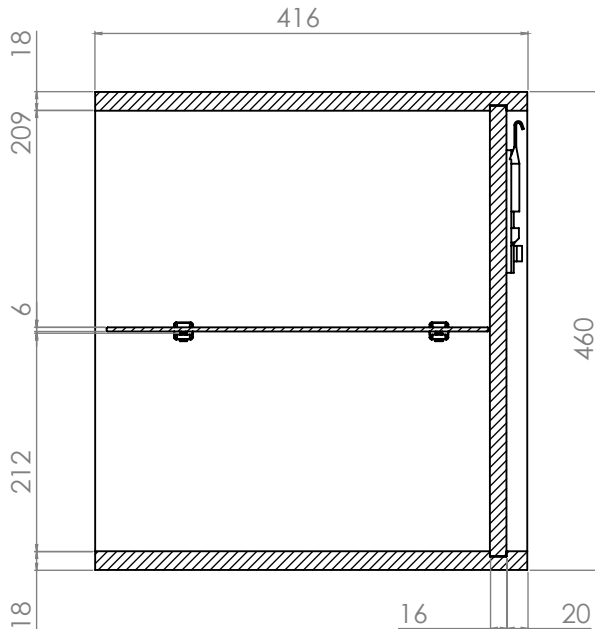

Technical Data Sheet

CADENCE 200mm Open Storage Unit

What's in the box: 1x CAST200.X

TAVISTOCK
inspiring bathrooms

Diagrams not to scale
All dimensions in mm
Tolerance of +/-5mm

Materials

Carcass: 18mm MDF, 18mm PVC wrapped MDF (Danish Oak Finish Only)

Shelf: 6mm Glass

**Dimensions are subject to change, customers are advised to measure actual product before commencing installation.

***Fixing point dimensions are for guidance only/the positions of wall fixing must be checked when product is received.

A: No it is fixed.

Q: What are the internal dimensions?

A: Top - 185mm x 156mm x 328mm
Bottom - 252mm x 156mm x 328mm

Q: What is the thickness of the glass shelf?

A: 6mm.

Q: How do I fix the unit to the wall?