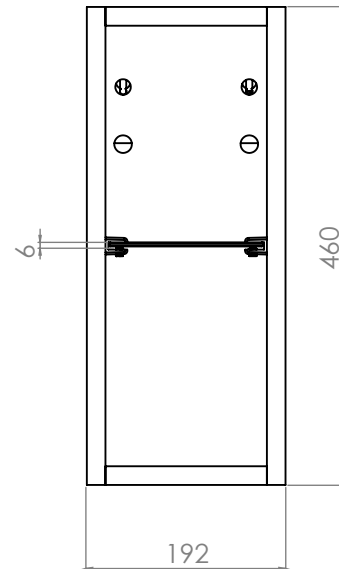

Technical Data Sheet

CADENCE 200mm Open Storage Unit

What's in the box: 1x CAST200.X

TAVISTOCK
inspiring bathrooms

Diagrams not to scale
All dimensions in mm
Tolerance of +/-5mm

Materials

Carcass: 18mm MDF, 18mm PVC wrapped MDF (Danish Oak Finish Only)

Shelf: 6mm Glass

**Dimensions are subject to change, customers are advised to measure actual product before commencing installation.

***Fixing point dimensions are for guidance only/the positions of wall fixing must be checked when product is received.

A: No it is fixed.

Q: What are the internal dimensions?

A: Top - 185mm x 156mm x 328mm
Bottom - 252mm x 156mm x 328mm

Q: What is the thickness of the glass shelf?

A: 6mm.

Q: How do I fix the unit to the wall?