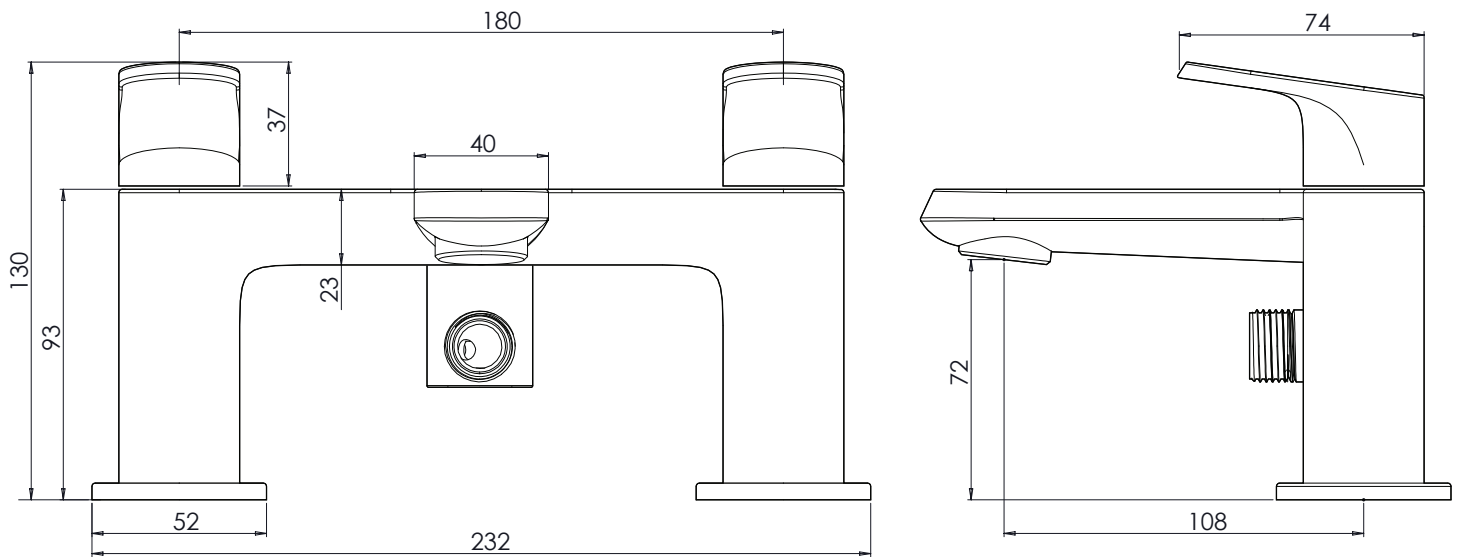

# ROPER RHODES®

Clear Deck Mounted Bath Shower Mixer - T364202

No.	Description	Code	Fixings Included
1	Clear Deck Mounted Bath Shower Mixer	T364202	YES

Min Pressure:	0.2bar
0.2bar	13.6 litres / min
0.5bar	20.5 litres / min
1bar	27.9 litres / min
2bar	37.7 litres / min
3bar	45.9 litres / min

## Dimensions:

Diagrams not to scale. All dimensions in mm (tolerance of +/-5mm)

\*Dimensions are subject to change, customers are advised to measure actual product before commencing installation.

## FAQs

**What is the size of the bath filler threaded connection?** The threaded connectors have a standard 3/4" BSP fixing.

**Does the product come fitted with an aerator?** Yes, the aerator comes pre-installed but can be replaced.