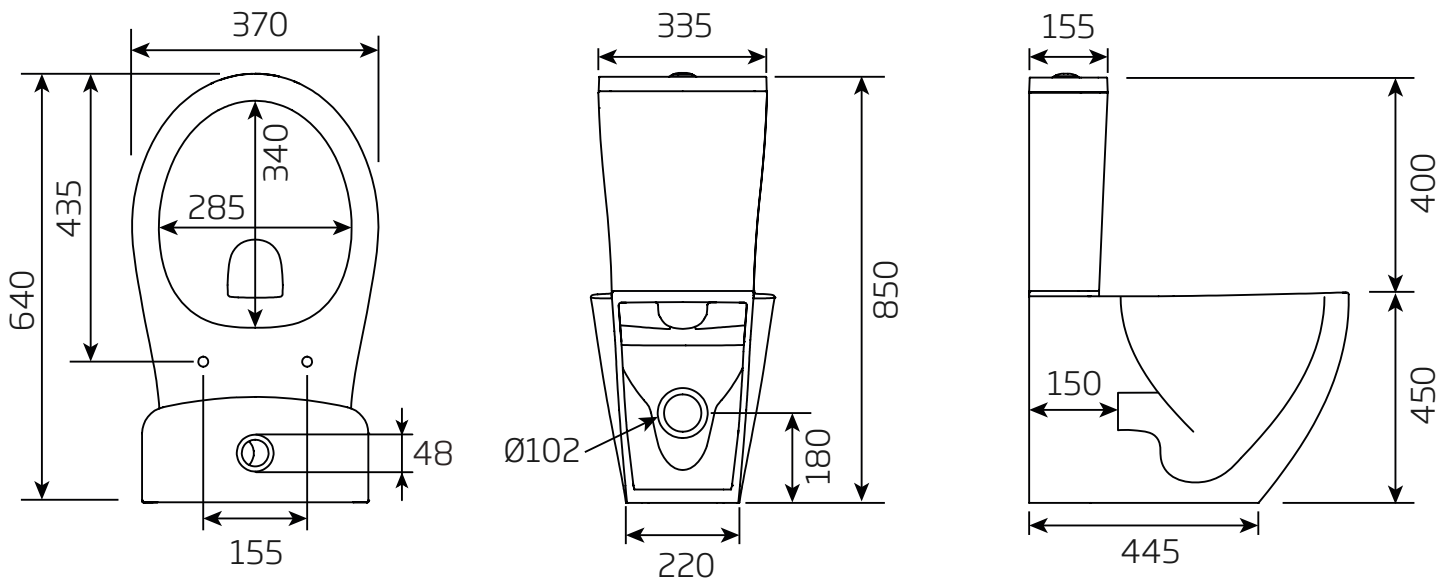

Floor Fixings

- 1. 2x Nylon Floor Bracket
- 2. 4x Stainless Steel Screws
- 3. 2x Nylon Screw Plugs
- 4. 2x Nylon Screw Collars
- 5. 2x Nylon Collars Caps (Metalic Finish)

Spare Code: SP14211

DIMENSIONS

DIAGRAMS NOT TO SCALE | ALL DIMENSIONS IN MM TOLERANCE OF ± 5MM
ALL PRODUCTS CONFORM TO BRITISH STANDARDS

*Dimensions are subject to change, customers are advised to measure actual product before commencing installation.
**Fixing point dimensions are for guidance only. The positions of fixings must be checked when product is received.

FAQs

- | | |
|---|---|
| Q - Where is the inlet valve?
A - Bottom inlet, back right of the pan | Q - What is the inlet hole diameter?
A - 24mm, inlet valve uses 1/2" BSP |
| Q - What is the flush volume?
A - 5/3L | Q - Rim type?
A - Rimless |
| Q - What finish is the Ceramic Glaze?
A - Alpine White | Q - Can the chrome flush button be upgraded to a different finish?
A - Yes, using TR9027(black) or TR9039 (brushed brass) or gunmetal (TR9048) |
| Q - Are there any other compatible seats?
A - Yes, Neutron seat (8901WSC-SF) | |
| Q - Does the inlet come with an air gap conforming inlet valve?
A - Yes | |

Key Dimensions Descriptions	Key Dimensions (mm)
Front to Back Footprint	445mm
Left to Right Footprint	220mm
Bowl Front to Back	340mm
Bowl Left to Right	285mm
Pan Height (+cistern)	450mm(850mm)
Pan Overall front to Back	640mm
Centre Waste Outlet to Floor	180mm
Width of Void	180mm
Is there a Ceramic Brace Bar	No
Distance from Spigot to back of Pan	150mm
Cistern fixing holes centres & diameter	130mm centres, 15mm d
Cistern outlet diameter	65mm