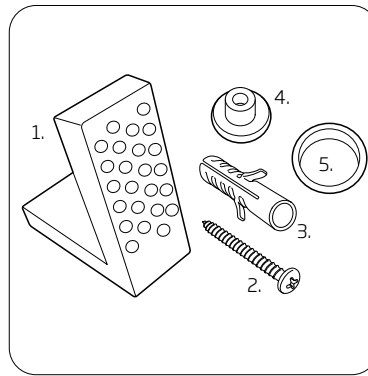

TECHNICAL DATA SHEET

Contour Comfort CC Fully Enclosed WC Pan - CNCHCCPAN

R2

NO.	Description	Product Code	Fixings included	Gross Weight
1	CC Cistern	CNCCTNK	YES	13KG
2	Soft Close Toilet Seat	COSCTS	YES	2KG
3	CC Fully Enclosed WC	CNCHCCPAN	YES	34KG

Floor Fixings

- 1. 2x Nylon Floor Bracket
- 2. 4x Stainless Steel Screws
- 3. 2x Nylon Screw Plugs
- 4. 2x Nylon Screw Collars
- 5. 2x Nylon Collars Caps (Metalic Finish)

Spare Code: SP14211

DIMENSIONS

DIAGRAMS NOT TO SCALE | ALL DIMENSIONS IN MM TOLERANCE OF ± 5MM
ALL PRODUCTS CONFORM TO BRITISH STANDARDS

FAQs

- | | |
|---|---|
| Q - Where is the inlet valve?
A - Bottom inlet, back right of the pan | Q - What is the inlet hole diameter?
A - 24mm, inlet valve uses 1/2" BSP |
| Q - What is the flush volume?
A - 5/3L | Q - Rim type?
A - Rimless |
| Q - What finish is the Ceramic Glaze?
A - Alpine White | Q - Can the chrome flush button be upgraded to a different finish?
A - Yes, using TR9027(black) or TR9039 (brushed brass) or gunmetal (TR9048) |
| Q - Are there any other compatible seats?
A - Yes, Neutron seat (8901WSC-SF) | |
| Q - Does the inlet come with an air gap conforming inlet valve?
A - Yes | |

Key Dimensions Descriptions	Key Dimensions (mm)
Front to Back Footprint	445mm
Left to Right Footprint	220mm
Bowl Front to Back	340mm
Bowl Left to Right	285mm
Pan Height (+cistern)	450mm(850mm)
Pan Overall front to Back	640mm
Centre Waste Outlet to Floor	180mm
Width of Void	180mm
Is there a Ceramic Brace Bar	No
Distance from Spigot to back of Pan	150mm
Cistern fixing holes centres & diameter	130mm centres, 15mm d
Cistern outlet diameter	65mm