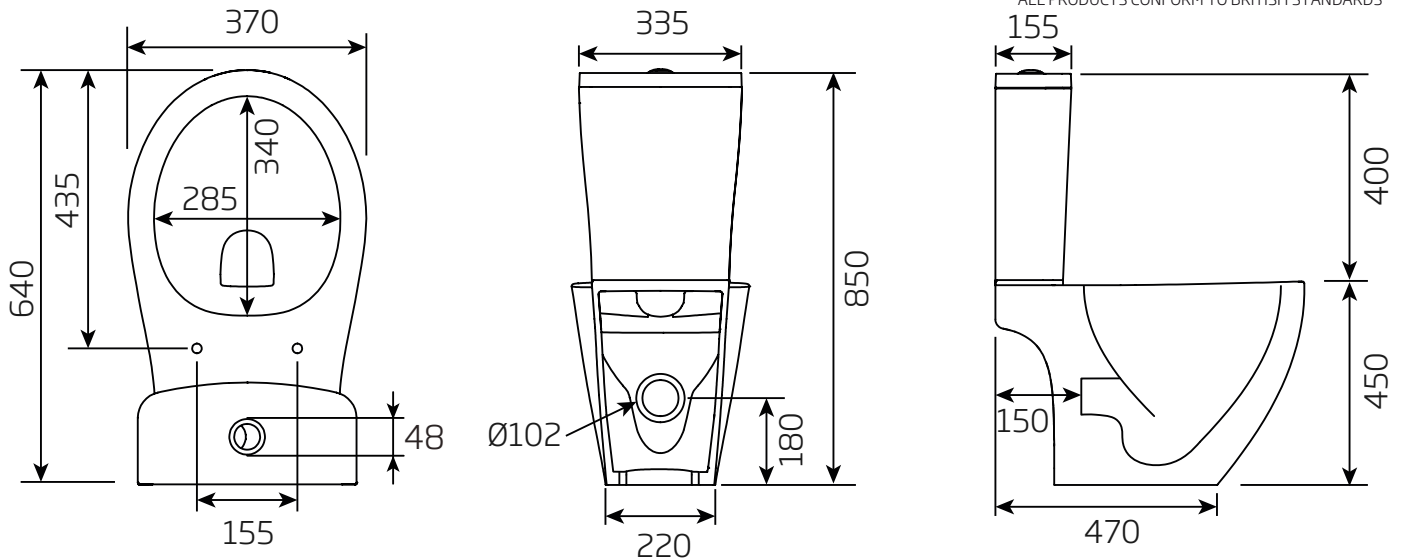

Floor Fixings

- 1. 2x Nylon Floor Bracket
- 2. 4x Stainless Steel Screws
- 3. 2x Nylon Screw Plugs
- 4. 2x Nylon Screw Collars
- 5. 2x Nylon Collars Caps (Metalic Finish)

Spare Code: SP14211

DIMENSIONS

DIAGRAMS NOT TO SCALE | ALL DIMENSIONS IN MM TOLERANCE OF ± 5MM

ALL PRODUCTS CONFORM TO BRITISH STANDARDS

*Dimensions are subject to change, customers are advised to measure actual product before commencing installation.
 **Fixing point dimensions are for guidance only. The positions of fixings must be checked when product is received.

FAQs

- Q - Where is the inlet valve?
A - Bottom Inlet, Back right of the pan
- Q - What is the flush volume?
A - 5/3L
- Q - What finish is the Ceramic Glaze?
A - Alpine White
- Q - Are there any other compatible seats?
A - Yes, Neutron (8901WSC-SF)
- Q - Does the cistern come with an air gap conforming inlet valve?
A - Yes
- Q - Can this WC be used with a side connection outlet?
A - Yes
- Q - What is the inlet hole diameter?
A - 24mm, inlet valve uses 1/2" BSP
- Q - Rim type?
A - Rimless
- Q - Can the chrome flush button be upgraded to a different finish?
A - Yes, using TR9027(black) or TR9039 (brushed brass) or gunmetal (TR9048)

Key Dimensions Descriptions	Key Dimensions (mm)
Front to Back Footprint	340mm/470mm from wall
Left to Right Footprint	219mm
Bowl Front to Back	340mm
Bowl Left to Right	285mm
Pan Height (+cistern)	450mm(850mm)
Pan Overall front to Back	635mm
Centre Waste Outlet to Floor	180mm
Width of Void	180mm
Is there a Ceramic Brace Bar	No
Distance from Spigot to back of Pan	150mm
Cistern fixing holes centres & diameter	130mm centres, 15mm d
Cistern outlet diameter	65mm