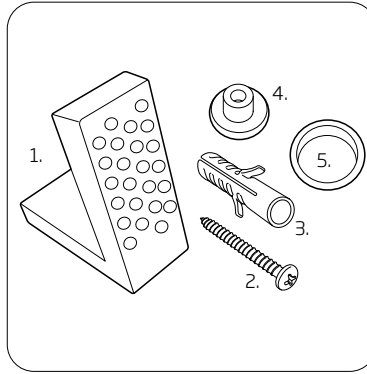

TECHNICAL DATA SHEET

Contour Comfort CC Open Back WC Pan - CNCHCCPAN2

R2

NO.	Description	Product Code	Fixings included	Gross Weight
1	CC Cistern	CNCCTNK	YES	13KG
2	Soft Close Toilet Seat	COSCTS	YES	2KG
3	Comfort Open Back CC WC	CNCHCCPAN2	YES	32KG

Floor Fixings

- 1. 2x Nylon Floor Bracket
- 2. 4x Stainless Steel Screws
- 3. 2x Nylon Screw Plugs
- 4. 2x Nylon Screw Collars
- 5. 2x Nylon Collars Caps (Metalic Finish)

Spare Code: SP14211

DIMENSIONS

DIAGRAMS NOT TO SCALE | ALL DIMENSIONS IN MM TOLERANCE OF ± 5MM

FAQs

- Q - Where is the inlet valve?
A - Bottom Inlet, Back right of the pan
- Q - What is the flush volume?
A - 5/3L
- Q - What finish is the Ceramic Glaze?
A - Alpine White
- Q - Are there any other compatible seats?
A - Yes, Neutron (8901WSC-SF)
- Q - Does the cistern come with an air gap conforming inlet valve?
A - Yes
- Q - Can this WC be used with a side connection outlet?
A - Yes
- Q - What is the inlet hole diameter?
A - 24mm, inlet valve uses 1/2" BSP
- Q - Rim type?
A - Rimless
- Q - Can the chrome flush button be upgraded to a different finish?
A - Yes, using TR9027(black) or TR9039 (brushed brass) or gunmetal (TR9048)

Key Dimensions Descriptions	Key Dimensions (mm)
Front to Back Footprint	340mm/470mm from wall
Left to Right Footprint	219mm
Bowl Front to Back	340mm
Bowl Left to Right	285mm
Pan Height (+cistern)	450mm(850mm)
Pan Overall front to Back	635mm
Centre Waste Outlet to Floor	180mm
Width of Void	180mm
Is there a Ceramic Brace Bar	No
Distance from Spigot to back of Pan	150mm
Cistern fixing holes centres & diameter	130mm centres, 15mm d
Cistern outlet diameter	65mm