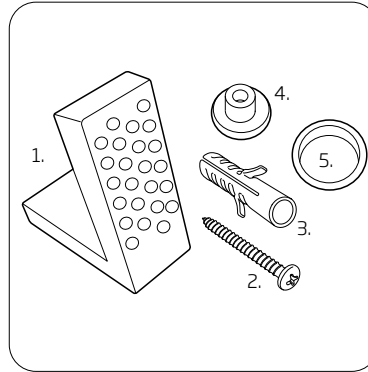

## Contour Wall Hung WC Pan - CNWHPAN

R2

NO.	Description	Product Code	Fixings included	Gross Weight
1	Soft Close Toilet Seat	COSCTS	YES	2KG
2	Wall Hung WC	CNWHPAN	YES	20KG

### Floor Fixings

- 1. 2x Nylon Floor Bracket
- 2. 4x Stainless Steel Screws
- 3. 2x Nylon Screw Plugs
- 4. 2x Nylon Screw Collars
- 5. 2x Nylon Collars Caps (Metalic Finish)

Spare Code: SP14211

## DIMENSIONS

DIAGRAMS NOT TO SCALE | ALL DIMENSIONS IN MM TOLERANCE OF  $\pm 5$ MM  
ALL PRODUCTS CONFORM TO BRITISH STANDARDS

\*Dimensions are subject to change, customers are advised to measure actual product before commencing installation.  
\*\*Fixing point dimensions are for guidance only. The positions of fixings must be checked when product is received.

Q- Can the chrome flush button be upgraded to a different finish?  
A- Yes, using TR9027(black) or TR9039 (brushed brass) or gunmetal (TR9048)

Key Dimensions Descriptions	Key Dimensions (mm)
Front to Back Footprint	285mm
Left to Right Footprint	209mm
Bowl Front to Back	340mm
Bowl Left to Right	290mm
Pan Height	355mm
Pan Overall front to Back	490mm
Width of Void	180mm
Is there a Ceramic Brace Bar	No
Distance from Spigot to back of Pan	17mm