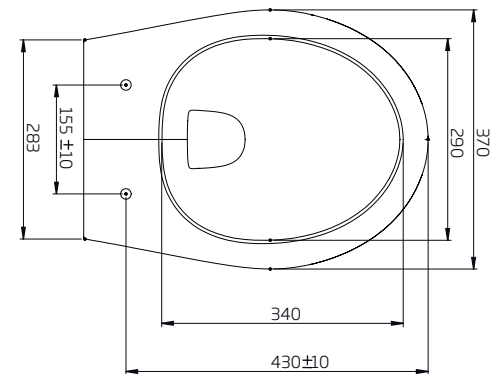

## Contour Wall Hung WC Pan - CNWHPAN

R2

NO.	Description	Product Code	Fixings included	Gross Weight
1	Soft Close Toilet Seat	COSCTS	YES	2KG
2	Wall Hung WC	CNWHPAN	YES	20KG

## DIMENSIONS

DIAGRAMS NOT TO SCALE | ALL DIMENSIONS IN MM TOLERANCE OF  $\pm 5$ MM  
ALL PRODUCTS CONFORM TO BRITISH STANDARDS

\*Dimensions are subject to change, customers are advised to measure actual product before commencing installation.  
\*\*Fixing point dimensions are for guidance only. The positions of fixings must be checked when product is received.

Q- Can the chrome flush button be upgraded to a different finish?  
A- Yes, using TR9027(black) or TR9039 (brushed brass) or gunmetal (TR9048)

Key Dimensions Descriptions	Key Dimensions (mm)
Front to Back Footprint	285mm
Left to Right Footprint	209mm
Bowl Front to Back	340mm
Bowl Left to Right	290mm
Pan Height	355mm
Pan Overall front to Back	490mm
Width of Void	180mm
Is there a Ceramic Brace Bar	No
Distance from Spigot to back of Pan	17mm