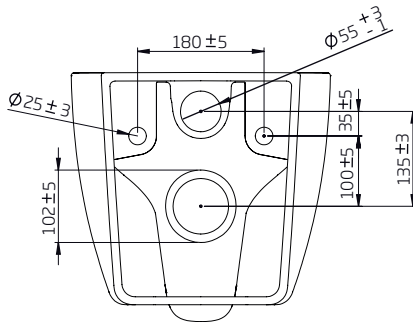

## Contour Wall Hung WC Pan - CNWHPAN

R2

NO.	Description	Product Code	Fixings included	Gross Weight
1	Soft Close Toilet Seat	COSCTS	YES	2KG
2	Wall Hung WC	CNWHPAN	YES	20KG

### Floor Fixings

- 1. 2x Nylon Floor Bracket
- 2. 4x Stainless Steel Screws
- 3. 2x Nylon Screw Plugs
- 4. 2x Nylon Screw Collars
- 5. 2x Nylon Collars Caps (Metalic Finish)

Spare Code: SP14211

## DIMENSIONS

DIAGRAMS NOT TO SCALE | ALL DIMENSIONS IN MM TOLERANCE OF  $\pm 5$ MM  
ALL PRODUCTS CONFORM TO BRITISH STANDARDS

\*Dimensions are subject to change, customers are advised to measure actual product before commencing installation.  
\*\*Fixing point dimensions are for guidance only. The positions of fixings must be checked when product is received.

Q- Can the chrome flush button be upgraded to a different finish?  
A- Yes, using TR9027(black) or TR9039 (brushed brass) or gunmetal (TR9048)

Key Dimensions Descriptions	Key Dimensions (mm)
Front to Back Footprint	285mm
Left to Right Footprint	209mm
Bowl Front to Back	340mm
Bowl Left to Right	290mm
Pan Height	355mm
Pan Overall front to Back	490mm
Width of Void	180mm
Is there a Ceramic Brace Bar	No
Distance from Spigot to back of Pan	17mm