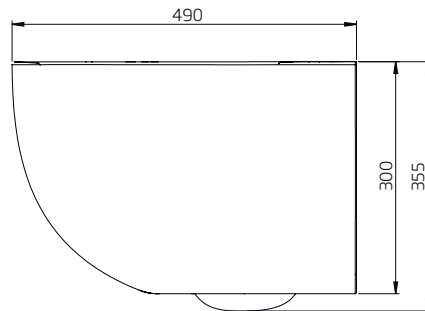

## Contour Wall Hung WC Pan - CNWHPAN

R2

NO.	Description	Product Code	Fixings included	Gross Weight
1	Soft Close Toilet Seat	COSCTS	YES	2KG
2	Wall Hung WC	CNWHPAN	YES	20KG

## DIMENSIONS

DIAGRAMS NOT TO SCALE | ALL DIMENSIONS IN MM TOLERANCE OF  $\pm 5$ MM  
ALL PRODUCTS CONFORM TO BRITISH STANDARDS

\*Dimensions are subject to change, customers are advised to measure actual product before commencing installation.  
\*\*Fixing point dimensions are for guidance only. The positions of fixings must be checked when product is received.

Q- Can the chrome flush button be upgraded to a different finish?  
A- Yes, using TR9027(black) or TR9039 (brushed brass) or gunmetal (TR9048)

Key Dimensions Descriptions	Key Dimensions (mm)
Front to Back Footprint	285mm
Left to Right Footprint	209mm
Bowl Front to Back	340mm
Bowl Left to Right	290mm
Pan Height	355mm
Pan Overall front to Back	490mm
Width of Void	180mm
Is there a Ceramic Brace Bar	No
Distance from Spigot to back of Pan	17mm