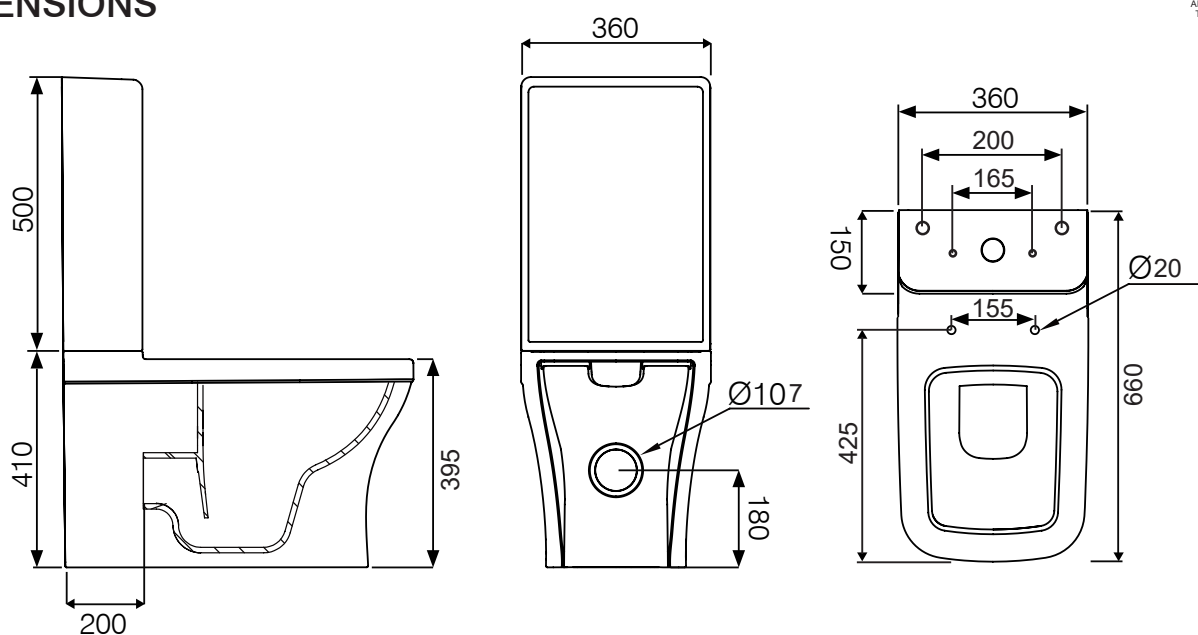

DIMENSIONS

FAQ

Where is the water inlet located? **The water inlet is located on the bottom left hand side of the cistern and is a 1/2" BSP inlet.**

Are the cistern fittings WRAS approved? **Yes, the cistern fittings are Fluidmaster and WRAS approved.**

How do I remove the cistern for replacement parts? **The cistern shroud can be lifted up off the brackets allowing access to the plastic cistern tank.**