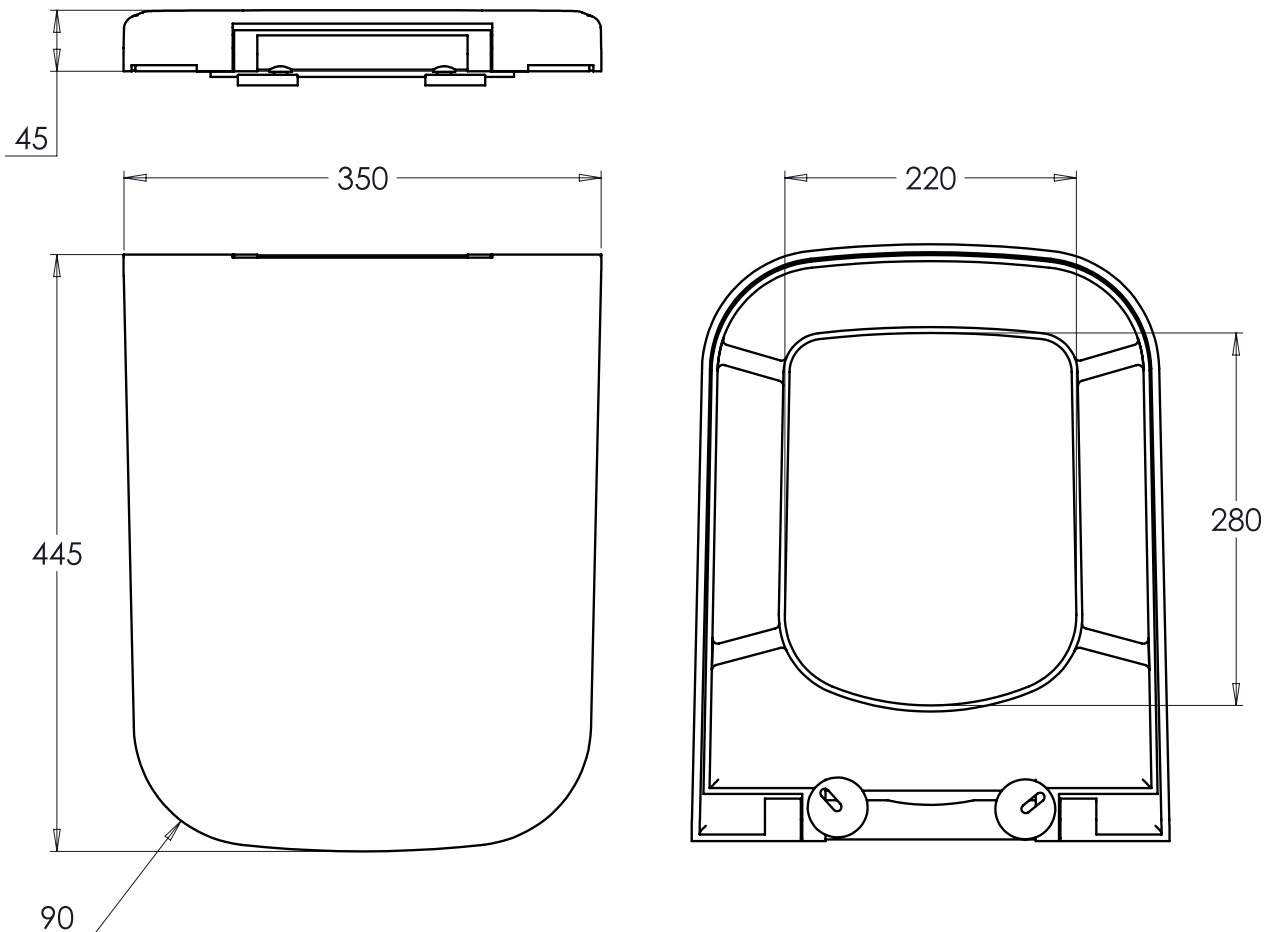

DIMENSIONS