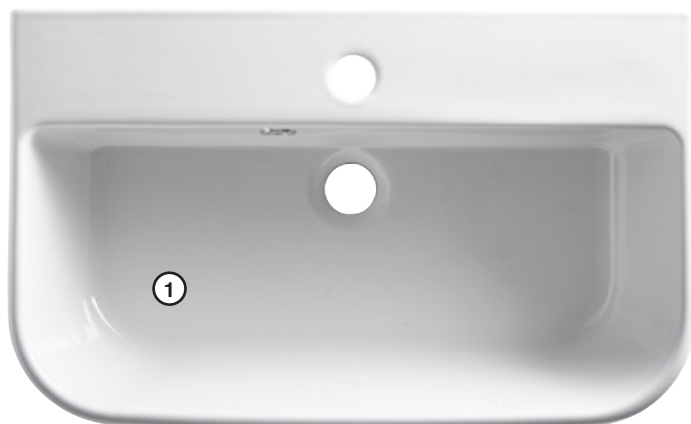

## FAQ

Is the basin glazed on the back and underside? **Yes.**  
Is the basin supplied with a fitting template? **Yes.**

| Dimension                     | Measurement |
|-------------------------------|-------------|
| Internal Depth                | 80mm        |
| Waste Centre to Back of Basin | 60mm        |
| Basin Belly Depth             | 140mm       |