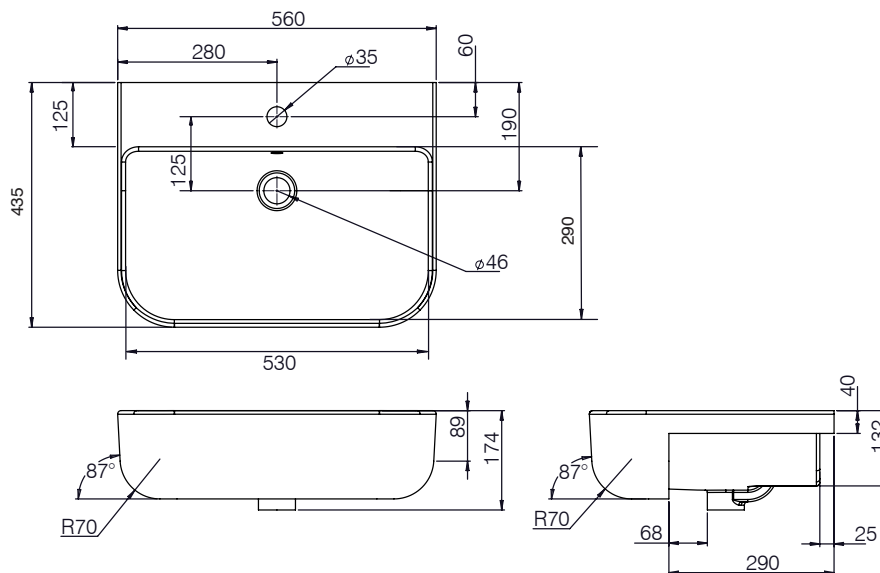

DIMENSIONS

FAQ

Is the basin glazed on the back and underside? **Yes.**
Is the basin supplied with a fitting template? **Yes.**

Dimension	Measurement
Internal Depth	80mm
Waste Centre to Back of Basin	60mm
Basin Belly Depth	140mm