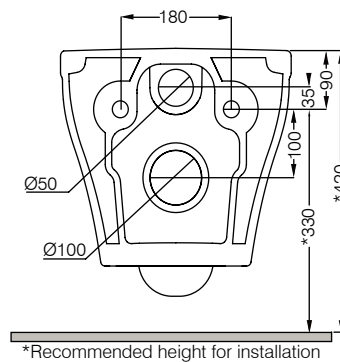

DIMENSIONS

FAQ

Do any other seats fit? **No, only use the specific Cover Soft Close Seat (CSCTS).**

How does the pan fit to the wall hung frame? **The pan is supplied with concealed fixings which are secured through access holes in the side of the pan.**