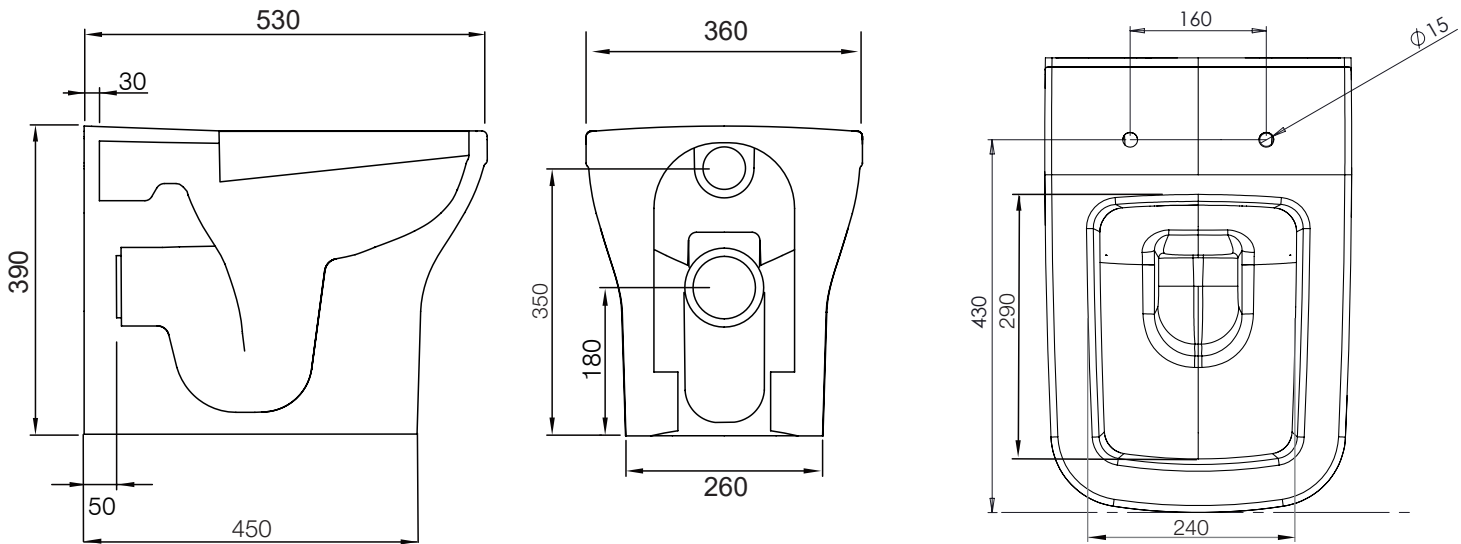

DIMENSIONS

FAQ

Do any other seats fit? **No, only use the specific Cover Soft Close Seat (CSCTS).**