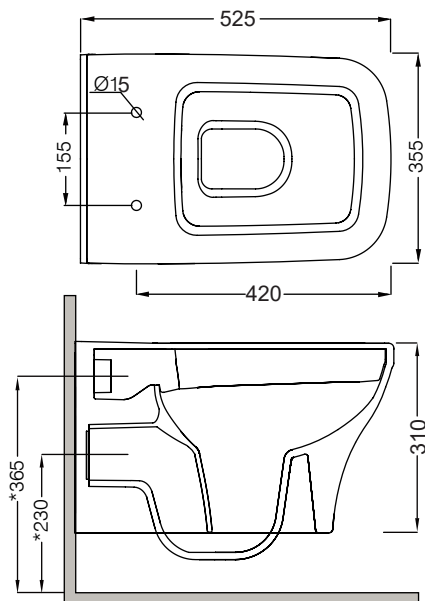

DIMENSIONS

FAQ

Do any other seats fit? **No, only use the specific Cover Soft Close Seat (CSCTS).**

How does the pan fit to the wall hung frame? **The pan is supplied with concealed fixings which are secured through access holes in the side of the pan.**