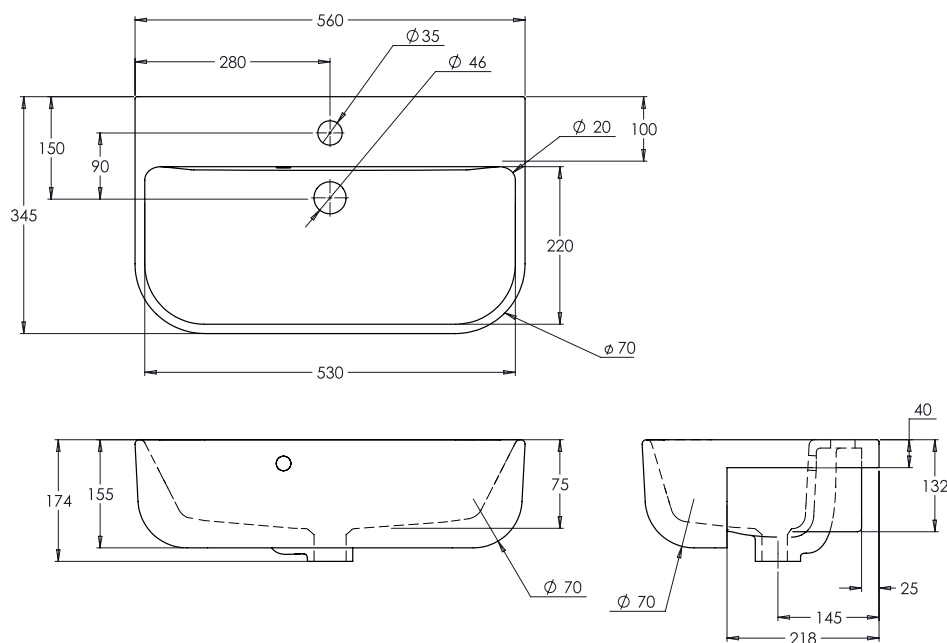

## DIMENSIONS

DIAGRAMS NOT TO SCALE  
ALL DIMENSIONS IN MM  
TOLERANCE OF ± 5MM

## FAQ

Is the basin glazed on the back and underside? **Yes.**  
Is the basin supplied with a fitting template? **Yes.**

| Dimension                     | Measurement |
|-------------------------------|-------------|
| Internal Depth                | 80mm        |
| Waste Centre to Back of Basin | 60mm        |
| Basin Belly Depth             | 140mm       |

| NO. | DESCRIPTION                      | PRODUCT CODE | FIXINGS INCLUDED? | GROSS WEIGHT | NET WEIGHT |
|-----|----------------------------------|--------------|-------------------|--------------|------------|
| 1   | COVER SLIM SEMI-COUNTERTOP BASIN | C2SCBAS      | N/A               | 12.3kg       | 12.3kg     |

## DIMENSIONS