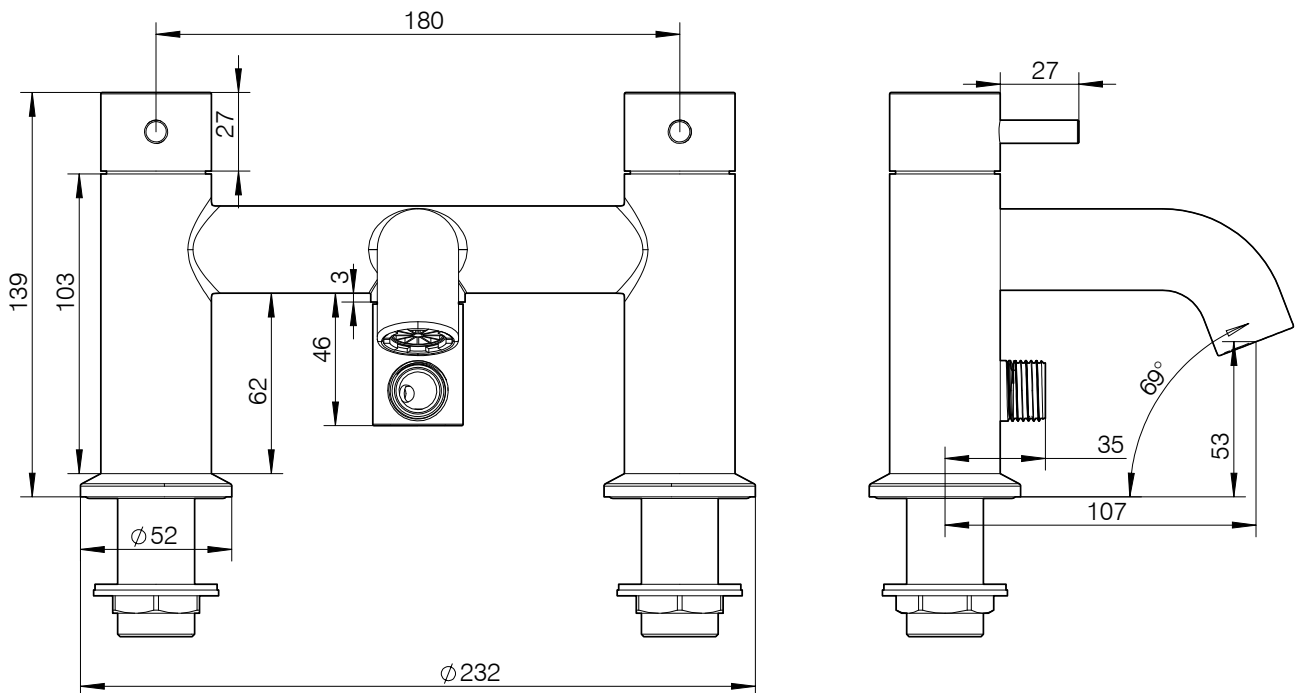

# ROPER RHODES®

Craft Deck Mounted Bath Shower Mixer - T334202

No.	Description	Code	Fixings Included
1	Craft Deck Mounted Bath Shower Mixer	T334202	YES

Min Pressure:	0.2bar
0.2bar	7 litres / min
0.3bar	8.6 litres / min
0.4bar	10 litres / min
0.5bar	11.5 litres / min
1bar	16.5 litres / min
2bar	23.5 litres / min

## Dimensions:

Diagrams not to scale. All dimensions in mm (tolerance of +/-5mm)

\*Dimensions are subject to change, customers are advised to measure actual product before commencing installation.

## FAQs

**What is the size of the bath filler threaded connection?** The threaded connectors have a standard 3/4" BSP fixing.

**Does the product come fitted with an aerator?** Yes, the aerator comes pre-installed but can be replaced.