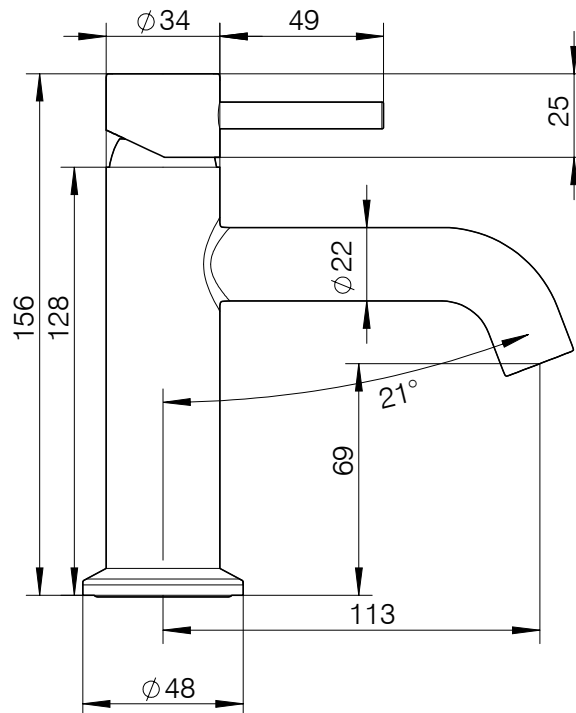

Technical Data Sheet

ROPER RHODES®

Craft Slim Basin Mixer With Click Waste - T337502

No.	Description	Code	Fixings Included
1	Craft Slim Basin Mixer With Click Waste	T337502	YES

Min Pressure:	0.2bar
0.2bar	3.5 litres / min
0.3bar	4.5 litres / min
0.4bar	5.5 litres / min
0.5bar	6 litres / min
1bar	8.6 litres / min
2bar	12.5 litres / min

Dimensions:

Diagrams not to scale. All dimensions in mm (tolerance of +/-5mm)

*Dimensions are subject to change, customers are advised to measure actual product before commencing installation.

FAQs

What is the size of the tap tail connection? The tap tails have a standard 1/2" BSP fixing.

What bore is the tap tail? The tails have a 10mm internal bore.

What length are the tap tails? The tails are 300mm in length.

Does the tap come fitted with an aerator? Yes, the aerator comes pre-installed but can be replaced.