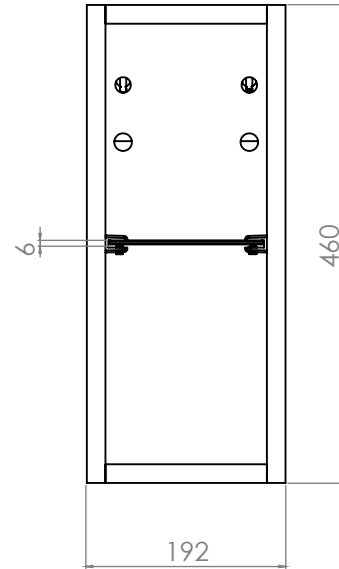

Technical Data Sheet

CADENCE 200mm Open Storage Unit

What's in the box: 1x CAST200.X

TAVISTOCK
inspiring bathrooms

Diagrams not to scale
All dimensions in mm
Tolerance of +/-5mm

Materials

Carcass: 18mm MDF
Shelf: 6mm Glass

**Dimensions are subject to change, customers are advised to measure actual product before commencing installation.
***Fixing point dimensions are for guidance only/the positions of wall fixing must be checked when product is received.

FAQs

- Q: What is the interior finish of the unit?
A: The unit interior is colour matched to the outer finish.
- Q: Can the shelf be adjusted?
A: No it is fixed.
- Q: What are the internal dimensions?
A: Top - 185mm x 156mm x 328mm
Bottom - 252mm x 156mm x 328mm
- Q: What is the thickness of the glass shelf?
A: 6mm.
- Q: How do I fix the unit to the wall?
A: Please refer to the instructions supplied with the unit.
- Q: What is this unit compatible with?
A: This unit is compatible with wall mounted Cadence Slab and Cadence Fluted ranges and can be paired with worktops and countertop basins only.