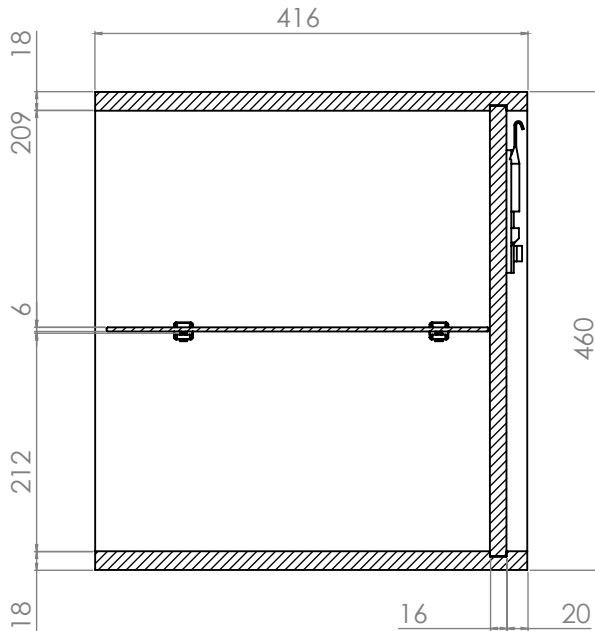

Technical Data Sheet

CADENCE 200mm Open Storage Unit

What's in the box: 1x CAST200.X

TAVISTOCK
inspiring bathrooms

Diagrams not to scale
All dimensions in mm
Tolerance of +/-5mm

Materials

Carcass: 18mm MDF
Shelf: 6mm Glass

**Dimensions are subject to change, customers are advised to measure actual product before commencing installation.
***Fixing point dimensions are for guidance only/the positions of wall fixing must be checked when product is received.

FAQs

- Q: What is the interior finish of the unit?
A: The unit interior is colour matched to the outer finish.
- Q: Can the shelf be adjusted?
A: No it is fixed.
- Q: What are the internal dimensions?
A: Top - 185mm x 156mm x 328mm
Bottom - 252mm x 156mm x 328mm
- Q: What is the thickness of the glass shelf?
A: 6mm.
- Q: How do I fix the unit to the wall?
A: Please refer to the instructions supplied with the unit.
- Q: What is this unit compatible with?
A: This unit is compatible with wall mounted Cadence Slab and Cadence Fluted ranges and can be paired with worktops and countertop basins only.