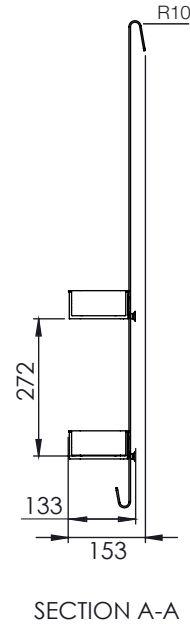

## CASE SHOWER CADDY

Whats in the box: 1x DB70.02 & Fixings

Diagrams not to scale  
All dimensions in mm  
tolerance of +/-5mm

### Materials

Frame: Chrome plated brass

Basket: White ABS

\*\*Dimensions are subject to change, customers are advised to measure actual product before commencing installation.

\*\*\*Fixing point dimensions are for guidance only/the positions of wall fixing must be checked when product is received.

### FAQs

Q: What is the overall distance from the screen?

A: 133mm

Q: Is the inner basket removable?

A: Yes, you can remove the inner for easy cleaning.

Q: Are the basket heights adjustable?

A: No, they are fixed.