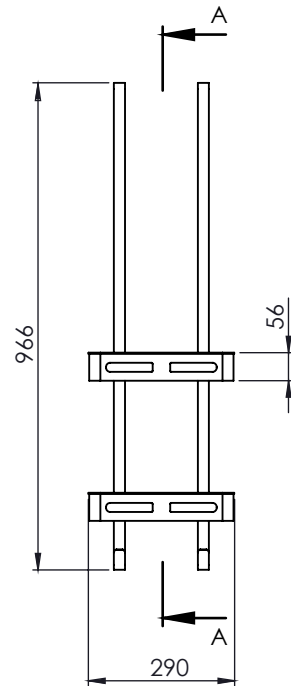

## CASE SHOWER CADDY

Whats in the box: 1x DB70.02 & Fixings

Diagrams not to scale  
All dimensions in mm  
tolerance of +/-5mm

### Materials

Frame: Chrome plated brass

Basket: White ABS

\*\*Dimensions are subject to change, customers are advised to measure actual product before commencing installation.

\*\*\*Fixing point dimensions are for guidance only/the positions of wall fixing must be checked when product is received.

### FAQs

Q: What is the overall distance from the screen?

A: 133mm

Q: Is the inner basket removable?

A: Yes, you can remove the inner for easy cleaning.

Q: Are the basket heights adjustable?

A: No, they are fixed.