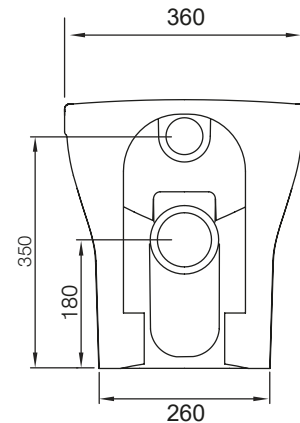

TECHNICAL DATA SHEET

Cover Rimless Back To Wall WC Pan - CBWPAN-R

ROPER RHODES®

NO.	Description	Product Code	Fixings included	Gross Weight
1	Soft Close Toilet Seat	CSCTS	YES	3KG
2	Back to Wall WC	CBWPAN-R	YES	33.9KG

Floor Fixings

- 1. 2x Nylon Floor Bracket
- 2. 4x Stainless Steel Screws
- 3. 2x Nylon Screw Plugs
- 4. 2x Nylon Screw Collars
- 5. 2x Nylon Collar Caps (Metalic Finish)

Spare Code: SP16858

DIMENSIONS

DIAGRAMS NOT TO SCALE | ALL DIMENSIONS IN MM TOLERANCE OF ± 5MM
ALL PRODUCTS CONFORM TO BRITISH STANDARDS

*Dimensions are subject to change, customers are advised to measure actual product before commencing installation.
**Fixing point dimensions are for guidance only. The positions of fixings must be checked when product is received.

Key Dimensions Descriptions	Key Dimensions (mm)
Front to Back Footprint	450mm
Left to Right Footprint	260mm
Bowl Front to Back	290mm
Bowl Left to Right	240mm
Pan Height	390mm
Pan Overall front to Back	530mm
Centre Flush Inlet to Floor	350mm
Centre Waste Outlet to Floor	180mm
Width of Void	230mm
Is there a Ceramic Brace Bar	No
Distance from Spigot to back of Pan	50mm