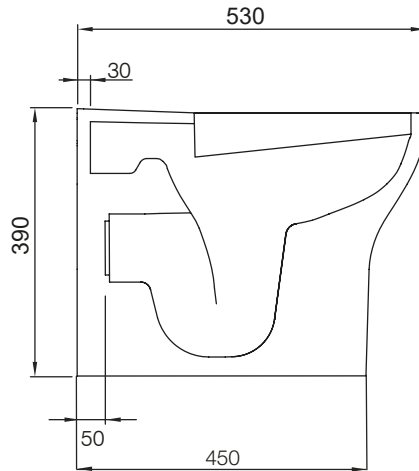

TECHNICAL DATA SHEET

Cover Rimless Back To Wall WC Pan - CBWPAN-R

ROPER RHODES®

NO.	Description	Product Code	Fixings included	Gross Weight
1	Soft Close Toilet Seat	CSCTS	YES	3KG
2	Back to Wall WC	CBWPAN-R	YES	33.9KG

Floor Fixings

- 1. 2x Nylon Floor Bracket
- 2. 4x Stainless Steel Screws
- 3. 2x Nylon Screw Plugs
- 4. 2x Nylon Screw Collars
- 5. 2x Nylon Collar Caps (Metalic Finish)

Spare Code: SP16858

DIMENSIONS

DIAGRAMS NOT TO SCALE | ALL DIMENSIONS IN MM TOLERANCE OF ± 5MM
ALL PRODUCTS CONFORM TO BRITISH STANDARDS

*Dimensions are subject to change, customers are advised to measure actual product before commencing installation.
**Fixing point dimensions are for guidance only. The positions of fixings must be checked when product is received.

Key Dimensions Descriptions	Key Dimensions (mm)
Front to Back Footprint	450mm
Left to Right Footprint	260mm
Bowl Front to Back	290mm
Bowl Left to Right	240mm
Pan Height	390mm
Pan Overall front to Back	530mm
Centre Flush Inlet to Floor	350mm
Centre Waste Outlet to Floor	180mm
Width of Void	230mm
Is there a Ceramic Brace Bar	No
Distance from Spigot to back of Pan	50mm