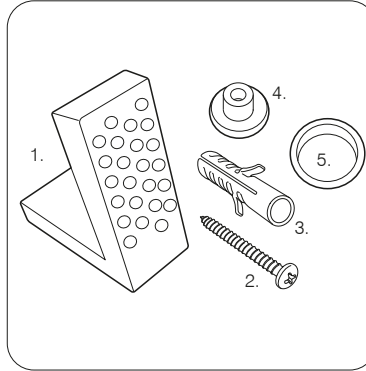

TECHNICAL DATA SHEET

Cover Rimless Back To Wall WC Pan - CBWPAN-R

ROPER RHODES®

NO.	Description	Product Code	Fixings included	Gross Weight
1	Soft Close Toilet Seat	CSCTS	YES	3KG
2	Back to Wall WC	CBWPAN-R	YES	33.9KG

Floor Fixings

- 1. 2x Nylon Floor Bracket
- 2. 4x Stainless Steel Screws
- 3. 2x Nylon Screw Plugs
- 4. 2x Nylon Screw Collars
- 5. 2x Nylon Collar Caps (Metalic Finish)

Spare Code: SP16858

DIMENSIONS

DIAGRAMS NOT TO SCALE | ALL DIMENSIONS IN MM TOLERANCE OF ± 5MM
ALL PRODUCTS CONFORM TO BRITISH STANDARDS

*Dimensions are subject to change, customers are advised to measure actual product before commencing installation.
**Fixing point dimensions are for guidance only. The positions of fixings must be checked when product is received.

Key Dimensions Descriptions	Key Dimensions (mm)
Front to Back Footprint	450mm
Left to Right Footprint	260mm
Bowl Front to Back	290mm
Bowl Left to Right	240mm
Pan Height	390mm
Pan Overall front to Back	530mm
Centre Flush Inlet to Floor	350mm
Centre Waste Outlet to Floor	180mm
Width of Void	230mm
Is there a Ceramic Brace Bar	No
Distance from Spigot to back of Pan	50mm