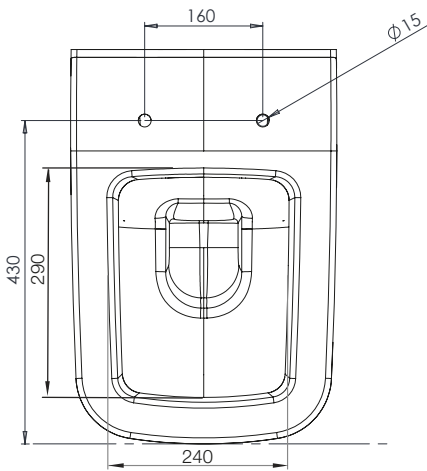

TECHNICAL DATA SHEET

Cover Rimless Back To Wall WC Pan - CBWPAN-R

ROPER RHODES®

NO.	Description	Product Code	Fixings included	Gross Weight
1	Soft Close Toilet Seat	CSCTS	YES	3KG
2	Back to Wall WC	CBWPAN-R	YES	33.9KG

Floor Fixings

- 1. 2x Nylon Floor Bracket
- 2. 4x Stainless Steel Screws
- 3. 2x Nylon Screw Plugs
- 4. 2x Nylon Screw Collars
- 5. 2x Nylon Collar Caps (Metalic Finish)

Spare Code: SP16858

DIMENSIONS

DIAGRAMS NOT TO SCALE | ALL DIMENSIONS IN MM TOLERANCE OF ± 5MM
ALL PRODUCTS CONFORM TO BRITISH STANDARDS

*Dimensions are subject to change, customers are advised to measure actual product before commencing installation.
**Fixing point dimensions are for guidance only. The positions of fixings must be checked when product is received.

Key Dimensions Descriptions	Key Dimensions (mm)
Front to Back Footprint	450mm
Left to Right Footprint	260mm
Bowl Front to Back	290mm
Bowl Left to Right	240mm
Pan Height	390mm
Pan Overall front to Back	530mm
Centre Flush Inlet to Floor	350mm
Centre Waste Outlet to Floor	180mm
Width of Void	230mm
Is there a Ceramic Brace Bar	No
Distance from Spigot to back of Pan	50mm