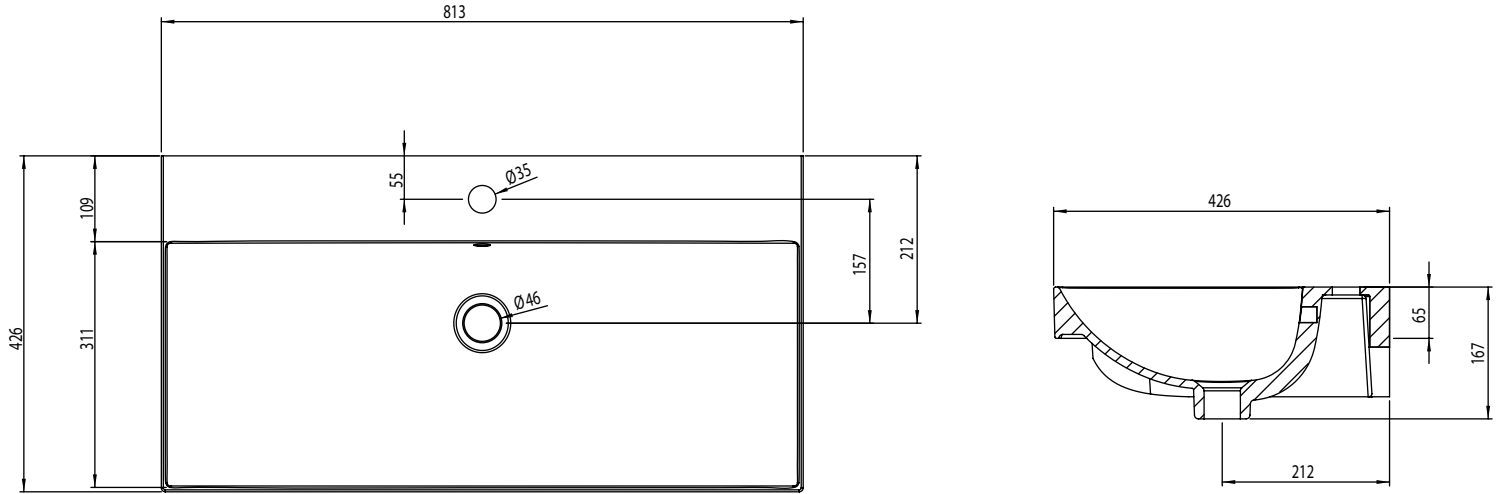

Technical Data Sheet

CADENCE 800mm Ceramic Basin

Whats in the box: 1x DC12014

TAVISTOCK
inspiring bathrooms

Diagrams not to scale
All dimensions in mm
tolerance of +/-5mm

Materials

Basin: Ceramic

*Dimensions are subject to change, customers are advised to measure actual product before commencing installation.

**Fixing point dimensions are for guidance only/the positions of wall fixing must be checked when product is received.

FAQs

- | | |
|---|---------------------------------|
| Q: What is the maximum water depth of the basin? | A: 83mm up to the overflow. |
| Q: What is the internal depth? | A: The internal depth is 118mm. |
| Q: Whats is the depth of the tapledge? | A: The Tapledge is 109mm deep. |
| Q: What is the distance from the Taphole centre to Basin Waste? | A: 157mm |