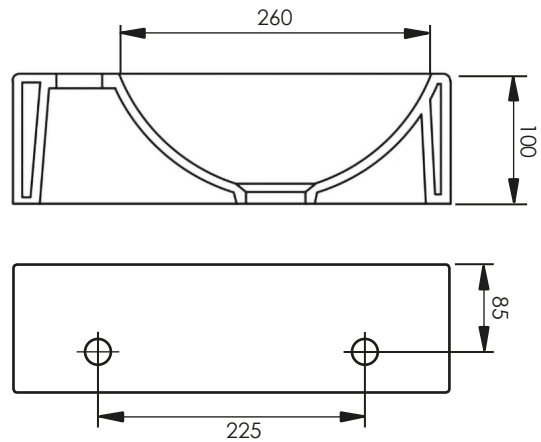

TECHNICAL DATA SHEET

Matrix Square Wall Hung Basin 40x22cm LH - DCI 4009

TAVISTOCK

NO.	Description	Product Code	Fixings included	Gross Weight
I	Matrix Square Wall Hung Basin 40x22cm LH	DCI 4009	YES	8KG

DIMENSIONS

DIAGRAMS NOT TO SCALE | ALL DIMENSIONS IN MM TOLERANCE OF ± 5 mm
ALL PRODUCTS CONFORM TO BRITISH STANDARDS

*Dimensions are subject to change, customers are advised to measure actual product before commencing installation.

**Fixing point dimensions are for guidance only. The positions of fixings must be checked when product is received.

FAQs

Q - What is the maximum water depth of the basin?

A - 48mm up to the overflow.

Q - Can this basin be wall hung?