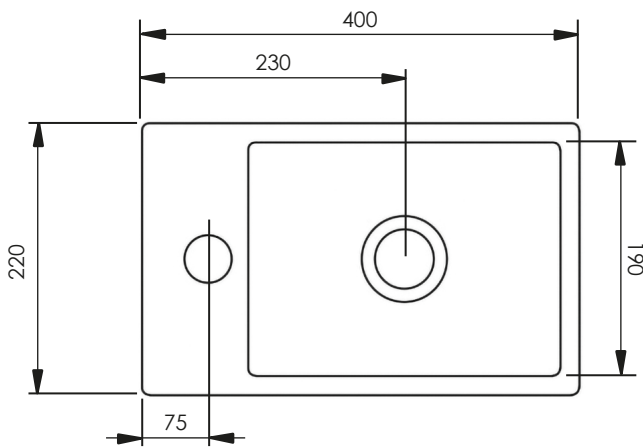

TECHNICAL DATA SHEET

Matrix Square Wall Hung Basin 40x22cm LH - DCI 4009

TAVISTOCK

NO.	Description	Product Code	Fixings included	Gross Weight
I	Matrix Square Wall Hung Basin 40x22cm LH	DCI 4009	YES	8KG

DIMENSIONS

DIAGRAMS NOT TO SCALE | ALL DIMENSIONS IN MM TOLERANCE OF ± 5 mm
ALL PRODUCTS CONFORM TO BRITISH STANDARDS

*Dimensions are subject to change, customers are advised to measure actual product before commencing installation.

**Fixing point dimensions are for guidance only. The positions of fixings must be checked when product is received.

FAQs

Q - What is the maximum water depth of the basin?

A - 48mm up to the overflow.

Q - Can this basin be wall hung?