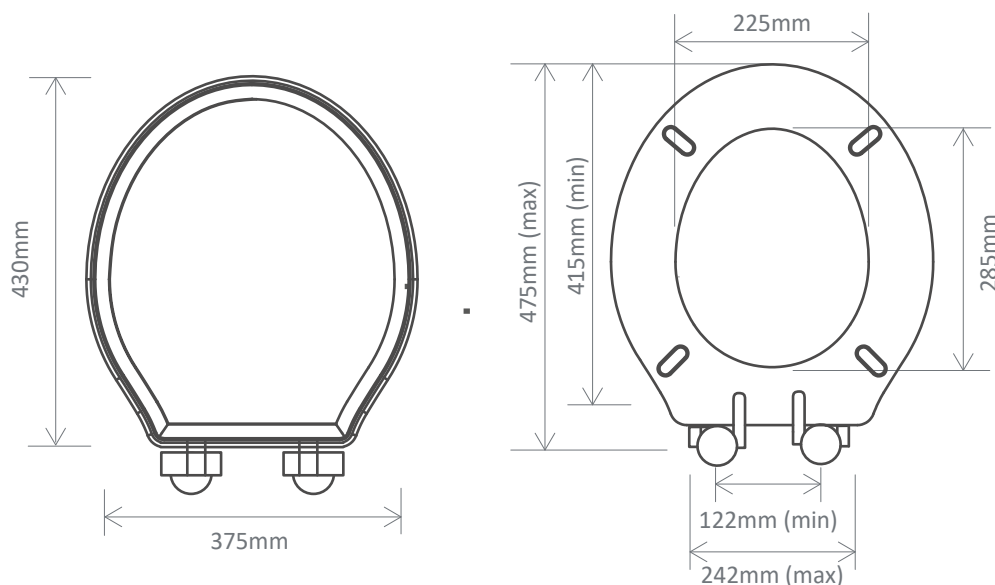

# TECHNICAL DATA SHEET

Matt Black Painted SC Toilet Seat - DC4051-SF

# TAVISTOCK

NO.	Description	Product Code	Fixings included	Gross Weight	Net Weight
1	Matt Black Painted SC Toilet Seat	DC4051-SF	YES	4.05kg	3.65kg

## DIMENSIONS

DIAGRAMS NOT TO SCALE | ALL DIMENSIONS IN MM | TOLERANCE OF  $\pm 5$ MM  
ALL PRODUCTS CONFORM TO THE BRITISH FIXING STANDARDS

\*Dimensions are subject to change, customers are advised to measure actual product before commencing installation.

A - Yes, DC4052-SF has brass hinges.

Q - Are the hinges quick release?

A - Yes, the hinges are quick release.

Key Dimensions Descriptions	Key Dimensions (mm)
Seat/Lid Front to Back	430mm
Seat/Lid Left to Right	375mm
Ring Hole Front to Back	285mm
Ring Hole Left to Right	225mm
Seat Overall Thickness	57mm
Width of Back of Seat	220mm
Min/Max Adjustment for Fixings	122/242, 415/475