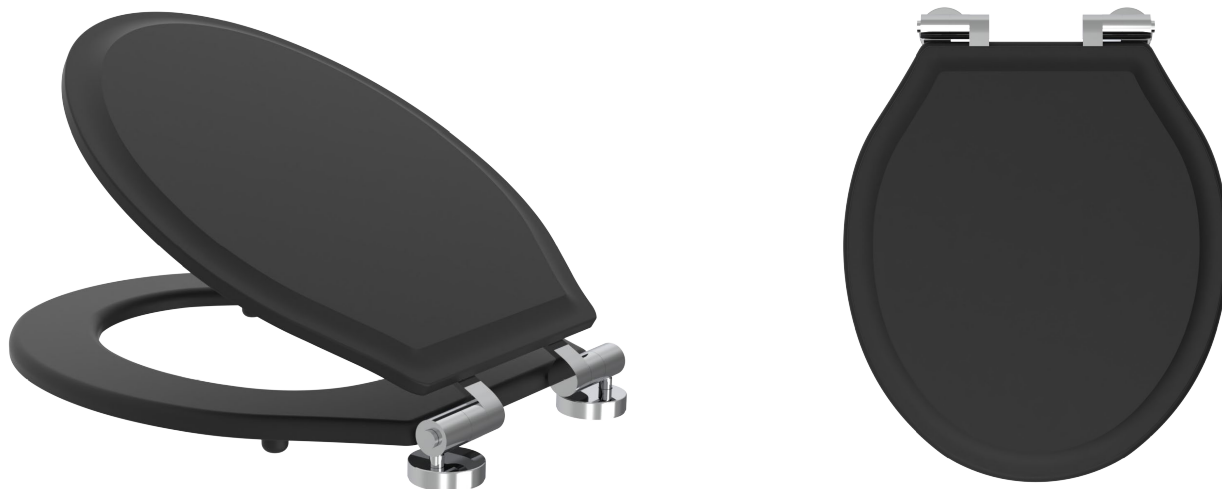

# TECHNICAL DATA SHEET

Matt Black Painted SC Toilet Seat - DC4051-SF

# TAVISTOCK

NO.	Description	Product Code	Fixings included	Gross Weight	Net Weight
1	Matt Black Painted SC Toilet Seat	DC4051-SF	YES	4.05kg	3.65kg

A - Yes, DC4052-SF has brass hinges.

Q - Are the hinges quick release?

A - Yes, the hinges are quick release.

Key Dimensions Descriptions	Key Dimensions (mm)
Seat/Lid Front to Back	430mm
Seat/Lid Left to Right	375mm
Ring Hole Front to Back	285mm
Ring Hole Left to Right	225mm
Seat Overall Thickness	57mm
Width of Back of Seat	220mm
Min/Max Adjustment for Fixings	122/242, 415/475