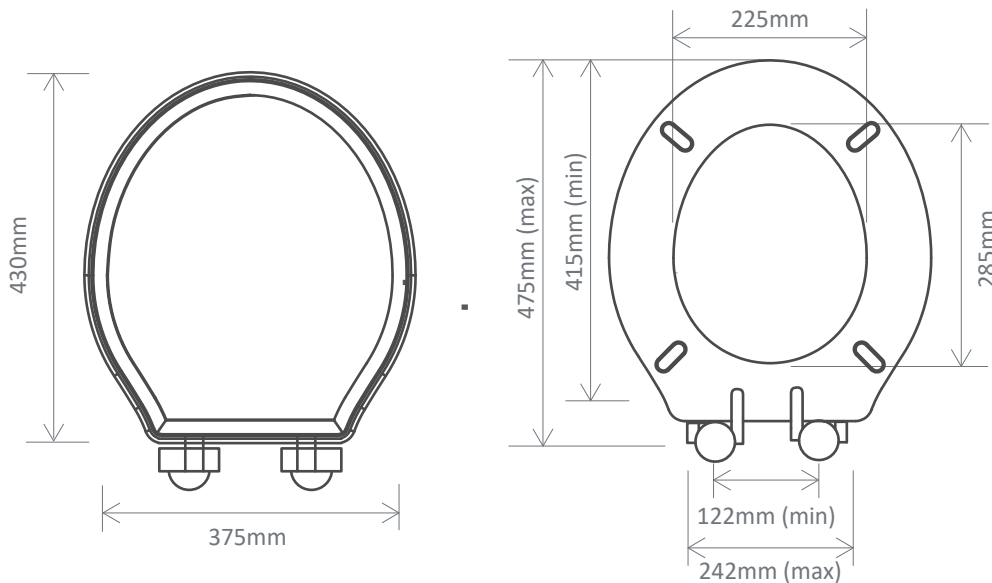

TECHNICAL DATA SHEET

Matt Black Painted SC Toilet Seat - DC4052-SF

TAVISTOCK

NO.	Description	Product Code	Fixings included	Gross Weight	Net Weight
1	Matt Black Painted SC Toilet Seat	DC4052-SF	YES	4.05kg	3.65kg

DIMENSIONS

DIAGRAMS NOT TO SCALE | ALL DIMENSIONS IN MM | TOLERANCE OF ± 5 MM
ALL PRODUCTS CONFORM TO THE BRITISH FIXING STANDARDS

*Dimensions are subject to change, customers are advised to measure actual product before commencing installation.

**Fixing point dimensions are for guidance only/the positions of wall fixing must be checked when product is received.

FAQs

Q - What's the maximum test load of the seat?

A - 150kg

Q - What are the fixings made from?

Key Dimensions Descriptions	Key Dimensions (mm)
Seat/Lid Front to Back	430mm
Seat/Lid Left to Right	375mm
Ring Hole Front to Back	285mm
Ring Hole Left to Right	225mm
Seat Overall Thickness	57mm
Width of Back of Seat	220mm
Min/Max Adjustment for Fixings	122/242, 415/475