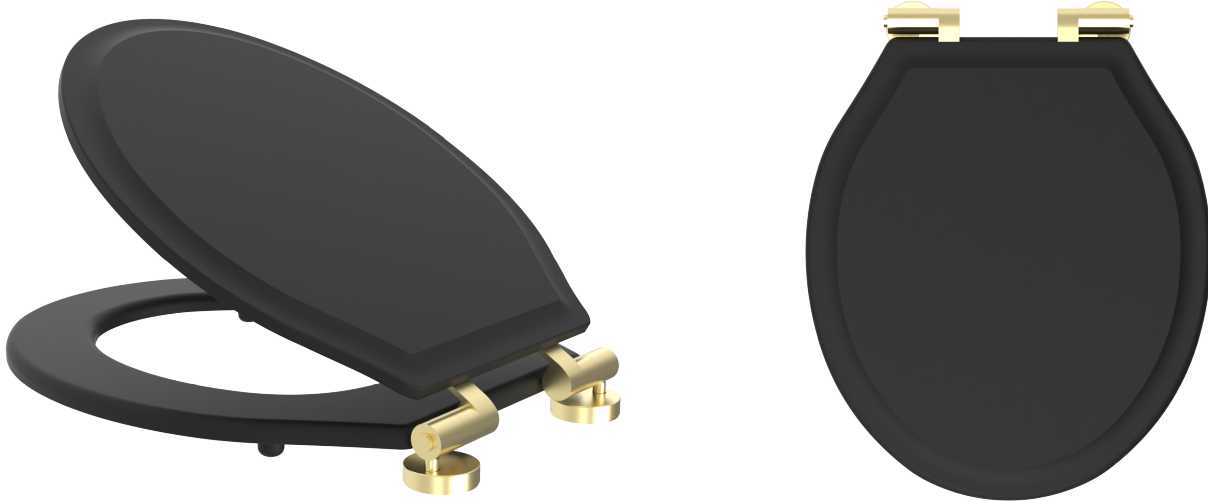

TECHNICAL DATA SHEET

Matt Black Painted SC Toilet Seat - DC4052-SF

TAVISTOCK

NO.	Description	Product Code	Fixings included	Gross Weight	Net Weight
1	Matt Black Painted SC Toilet Seat	DC4052-SF	YES	4.05kg	3.65kg

A - Zinc Alloy

Q - What material is the seat made from?

A - Moulded Wood

Q - Do the hinges come in any other colours?

A - Yes, DC4051-SF has chrome hinges.

Q - Are the hinges quick release?

A - Yes, the hinges are quick release.

Key Dimensions Descriptions	Key Dimensions (mm)
Seat/Lid Front to Back	430mm
Seat/Lid Left to Right	375mm
Ring Hole Front to Back	285mm
Ring Hole Left to Right	225mm
Seat Overall Thickness	57mm
Width of Back of Seat	220mm
Min/Max Adjustment for Fixings	122/242, 415/475