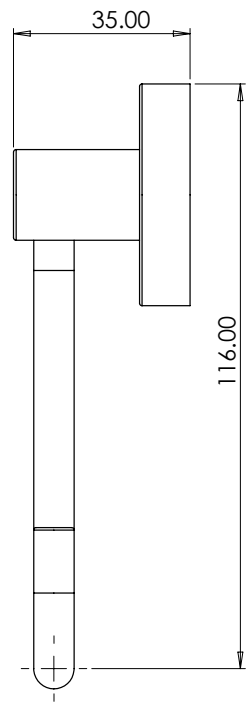

Technical Data Sheet

Round Toilet Roll Holder

DC7001 - Chrome, DC7005 - Black, DC7030 - Brass, DC7051 - Gunmetal

Dimensions

Diagrams not to scale. All dimensions in mm (tolerance of +/-5mm)

FAQs