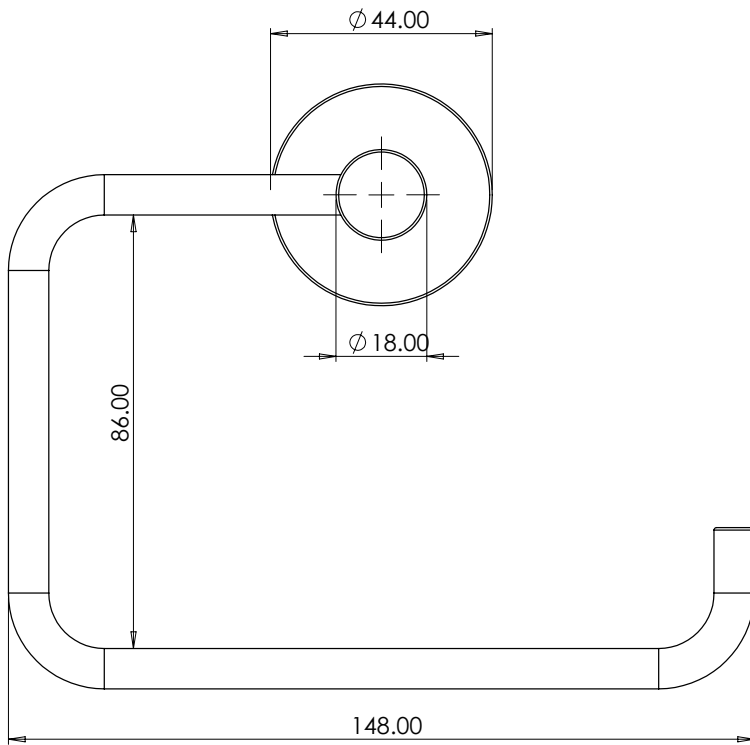

Technical Data Sheet

Round Toilet Roll Holder

DC7001 - Chrome, DC7005 - Black, DC7030 - Brass, DC7051 - Gunmetal

Dimensions

Diagrams not to scale. All dimensions in mm (tolerance of +/-5mm)

FAQs