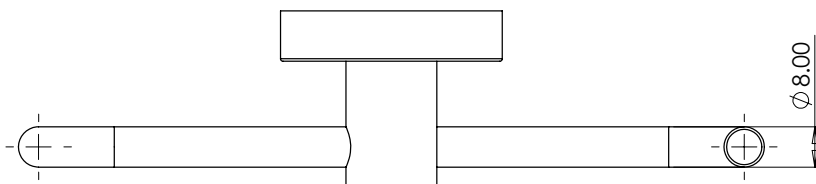

Technical Data Sheet

Round Toilet Roll Holder

DC7001 - Chrome, DC7005 - Black, DC7030 - Brass, DC7051 - Gunmetal

Dimensions

Diagrams not to scale. All dimensions in mm (tolerance of +/-5mm)

FAQs