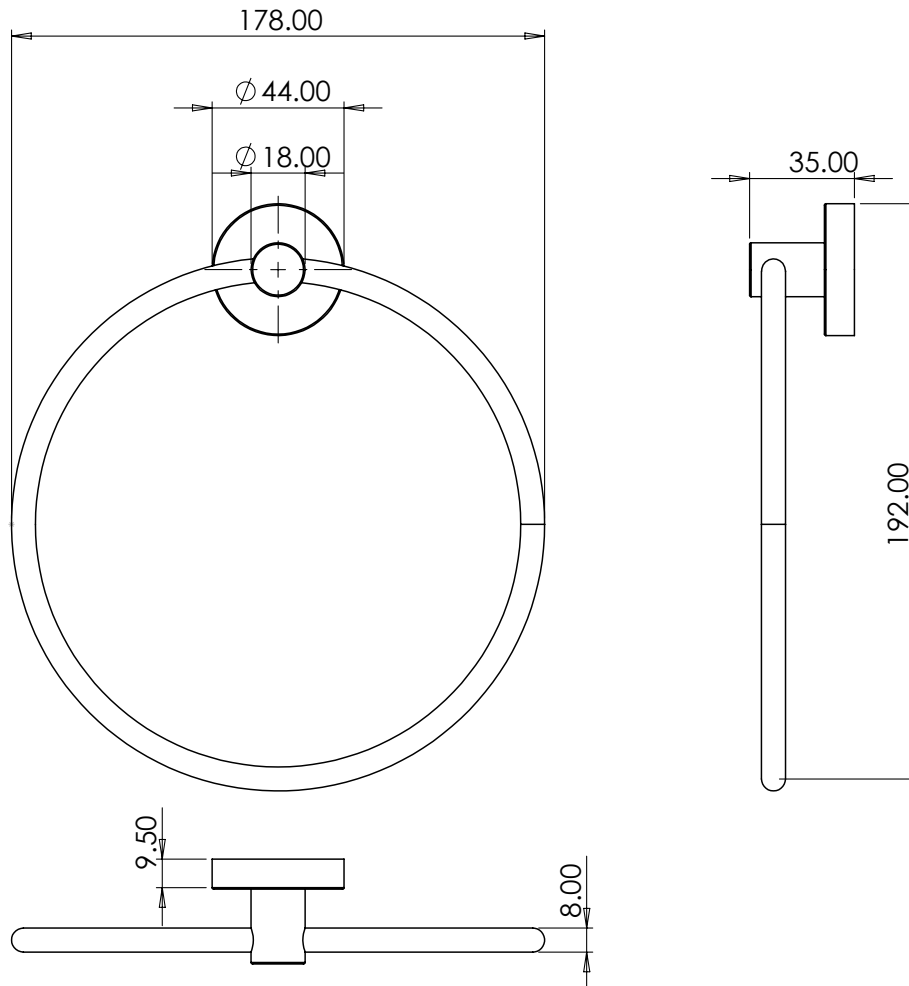

Technical Data Sheet

Round Towel Ring

DC7002 - Chrome, DC7006 - Black, DC7031 - Brass, DC7052 - Gunmetal

Dimensions

Diagrams not to scale. All dimensions in mm (tolerance of +/-5mm)

FAQs