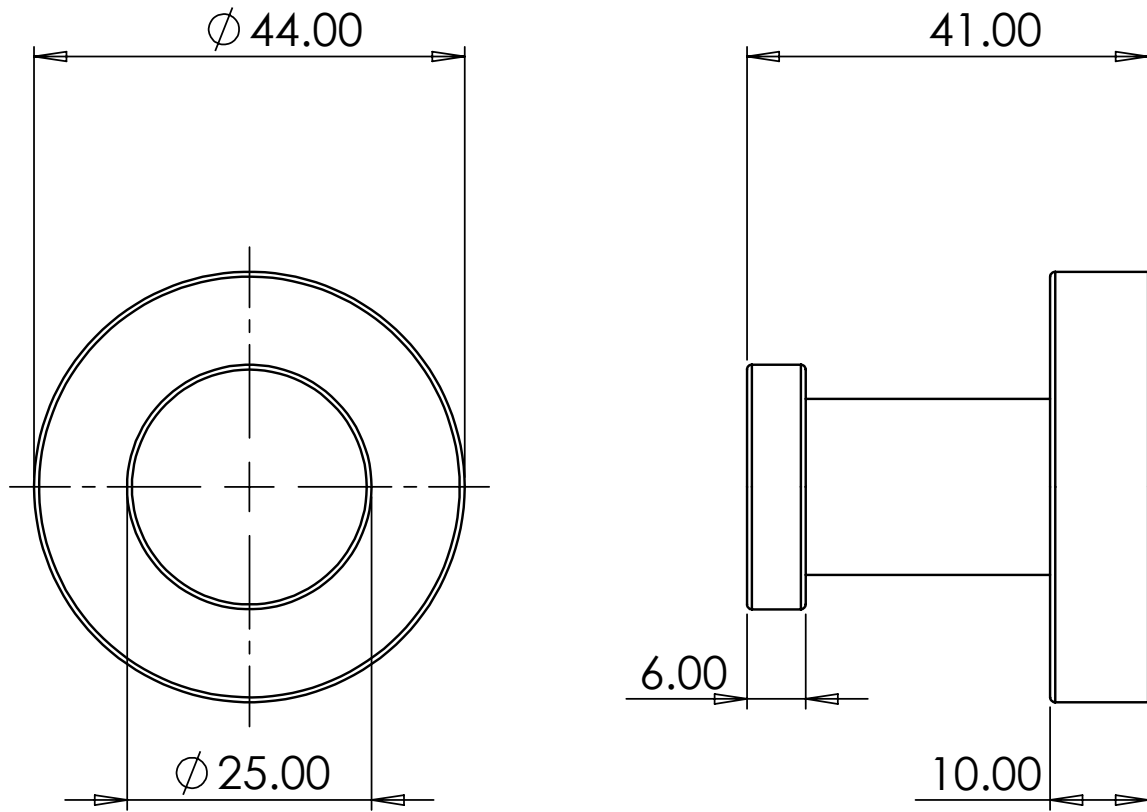

# Technical Data Sheet

## Round Robe Hook

DC7003 - Chrome, DC7007 - Black, DC7032 - Brass, DC7053 - Gunmetal

## Dimensions

Diagrams not to scale. All dimensions in mm (tolerance of +/-5mm)