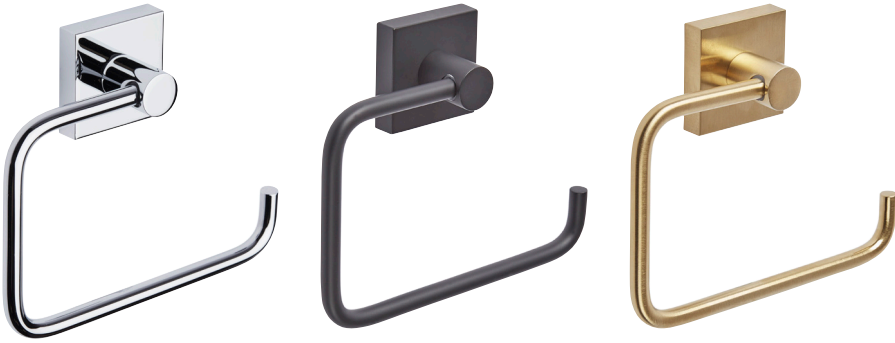

## Square Toilet Roll Holder

DC7009 - Chrome, DC7034 - Black, DC7038 - Brass