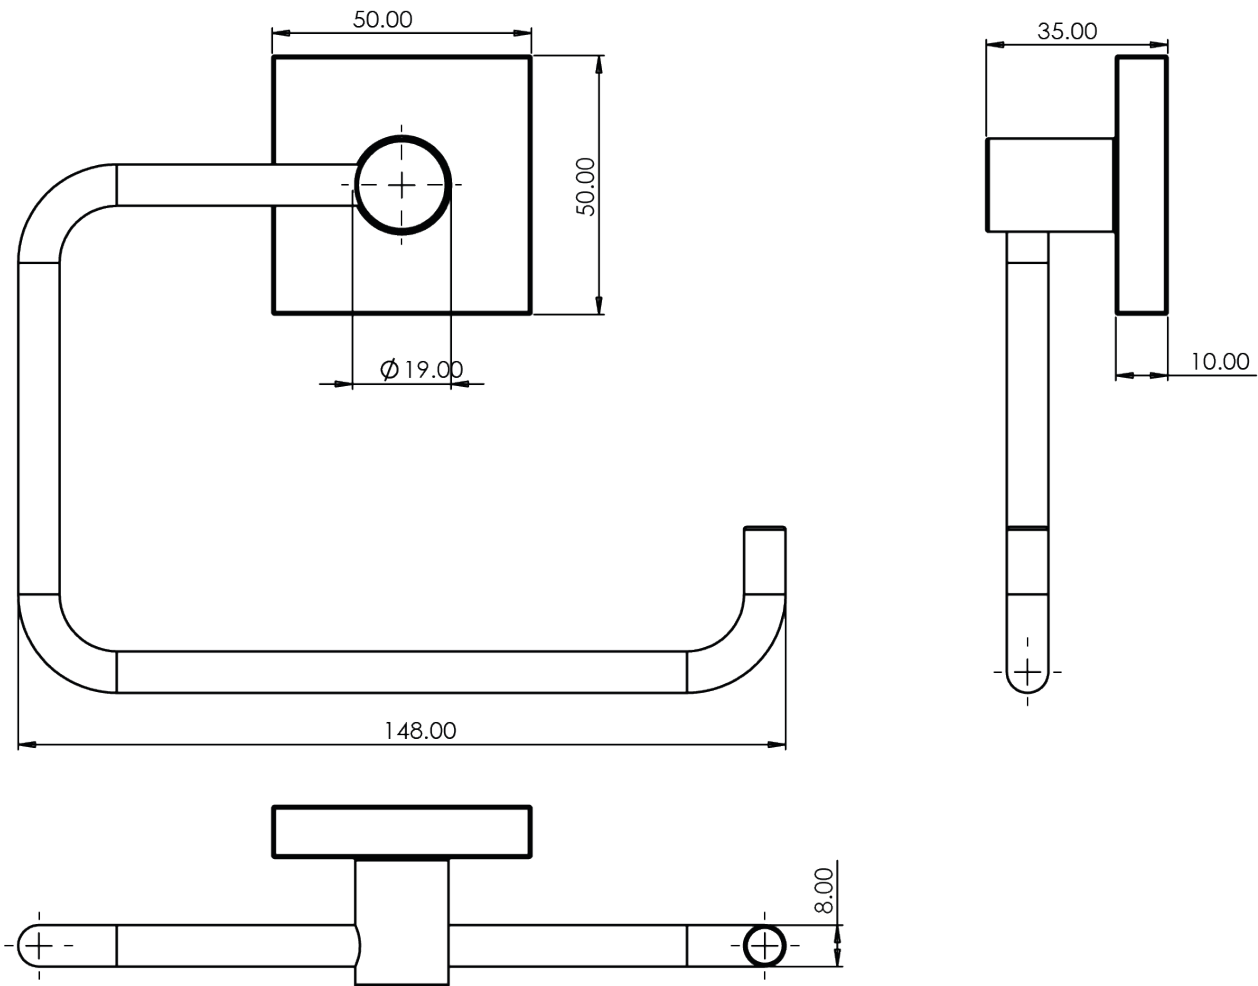

# Technical Data Sheet

## Square Toilet Roll Holder

DC7009 - Chrome, DC7034 - Black, DC7038 - Brass

### Dimensions

Diagrams not to scale. All dimensions in mm (tolerance of +/-5mm)