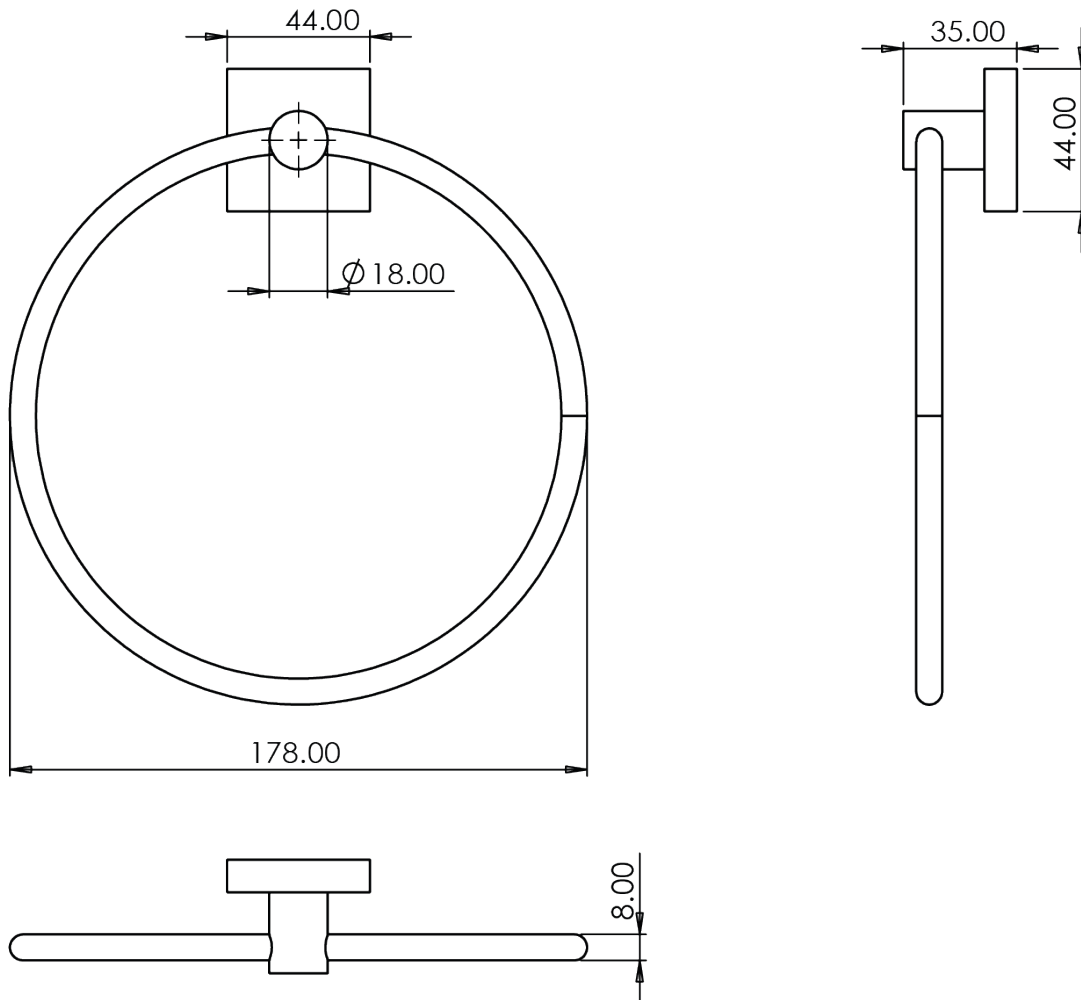

Technical Data Sheet

Square Towel Ring

DC7010 - Chrome, DC7035 - Black, DC7039 - Brass

Dimensions

Diagrams not to scale. All dimensions in mm (tolerance of +/-5mm)

FAQs