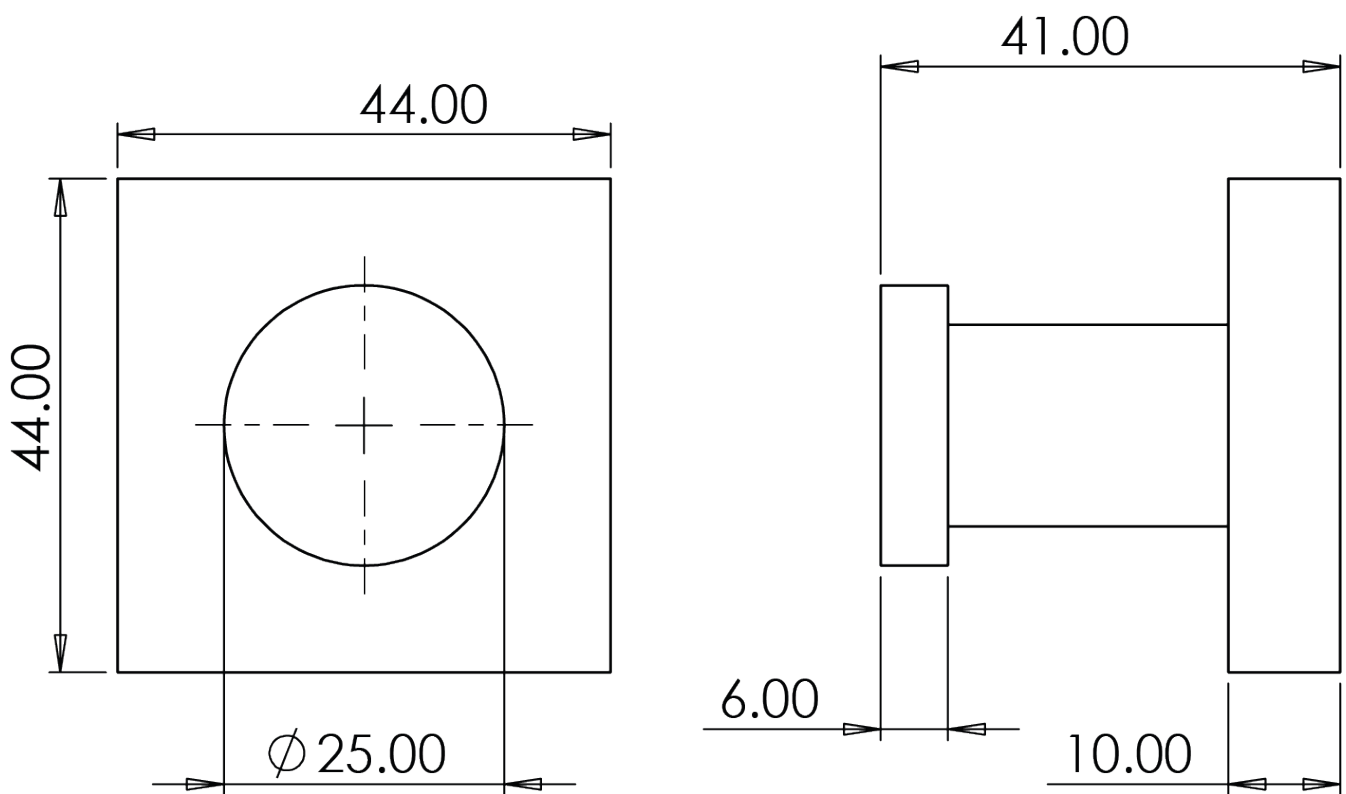

Technical Data Sheet

Square Robe Hook

DC7011 - Chrome, DC7036 - Black, DC7040 - Brass

Dimensions

Diagrams not to scale. All dimensions in mm (tolerance of +/-5mm)

FAQs