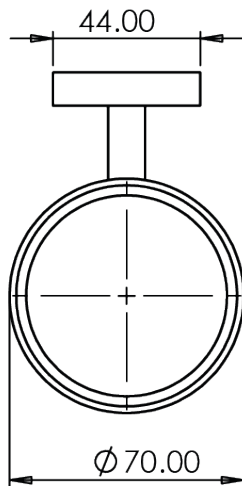

## Square Tumbler Holder

DC7012 - Chrome, DC7037 - Black, DC7041 - Brass

### Dimensions

Diagrams not to scale. All dimensions in mm (tolerance of +/-5mm)