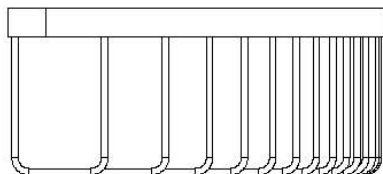

Technical Data Sheet

Corner Basket

DC7014 - Chrome

Dimensions

Diagrams not to scale. All dimensions in mm (tolerance of +/-5mm)

FAQs