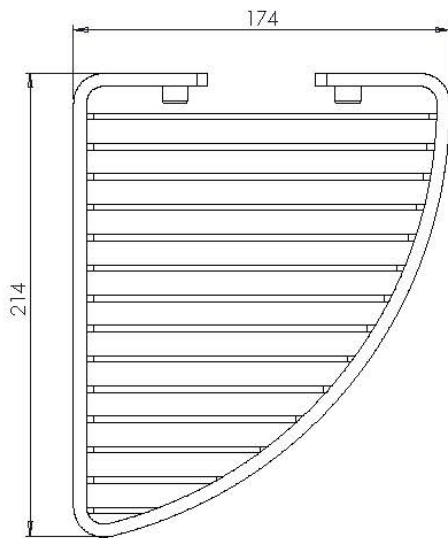

Technical Data Sheet

Corner Basket

DC7014 - Chrome

Dimensions

Diagrams not to scale. All dimensions in mm (tolerance of +/-5mm)

FAQs