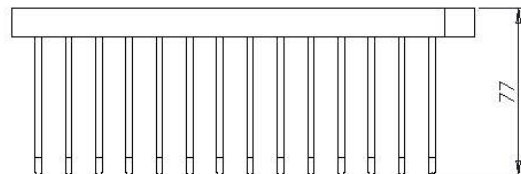

Technical Data Sheet

Corner Basket

DC7014 - Chrome

Dimensions

Diagrams not to scale. All dimensions in mm (tolerance of +/-5mm)

FAQs