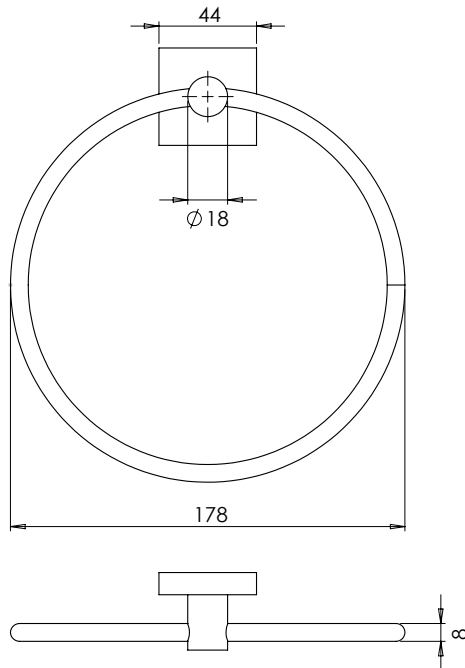

Technical Data Sheet

ROPER RHODES®

RESTORE TOWEL RING BLACK

Whats in the box: 1x DC7035 & Fixings

Diagrams not to scale
All dimensions in mm
tolerance of +/-5mm

Materials

Base plate: Electroplated Zinc Alloy

Holder: Electroplated Stainless Steel

**Dimensions are subject to change, customers are advised to measure actual product before commencing installation.

***Fixing point dimensions are for guidance only/the positions of wall fixing must be checked when product is received.

FAQs

- | | |
|--|---------------|
| Q: What is the overall distance from the wall? | A: 35 mm |
| Q: Coverplate dimensions? | A: 44 x 44 mm |
| Q: Fixing point centres? | A: 22 mm |
| Q: Does the product swing? | A: Yes |

SPARES

Wall Mounted Fixing Plate - SP19823