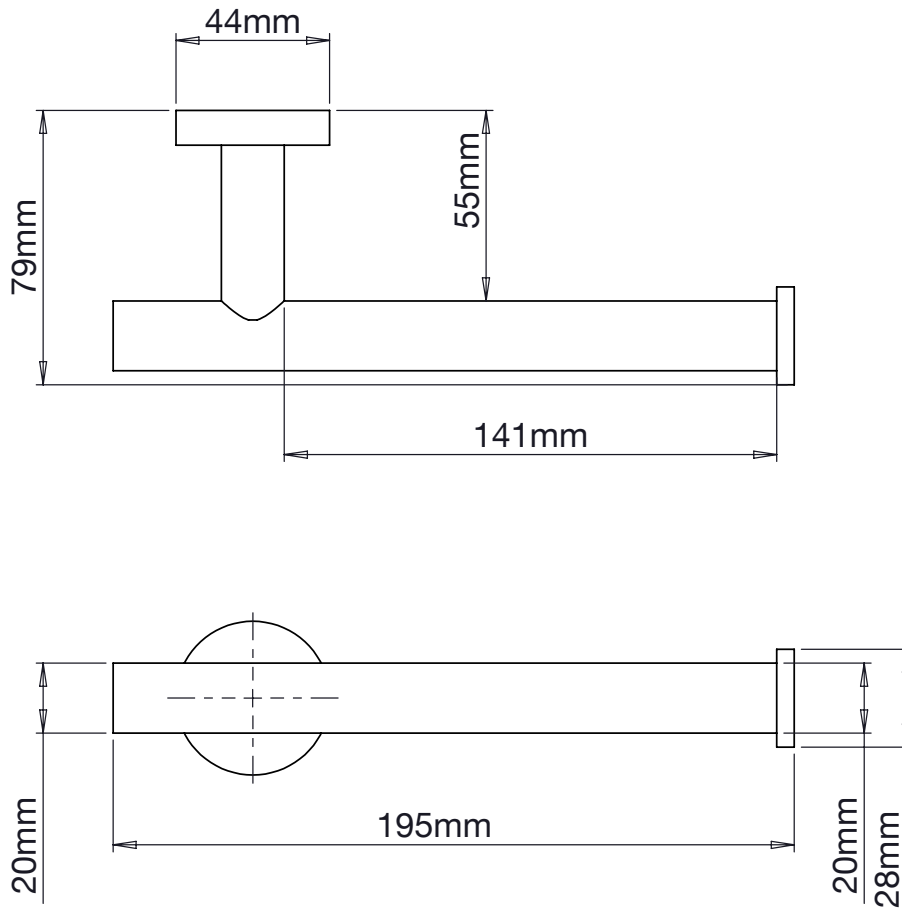

Technical Data Sheet

Round Bar Toilet Roll Holder

DC7042 - Chrome, DC7043 - Black, DC7044 - Brass, DC7055 - Gunmetal

Dimensions

Diagrams not to scale. All dimensions in mm (tolerance of +/-5mm)

FAQs