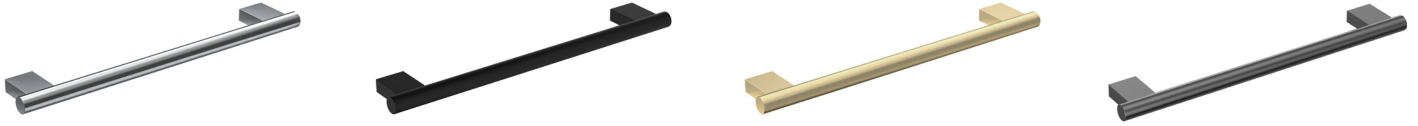

Technical Data Sheet

Round Grab Rail

DC7048 - Chrome, DC7049 - Black, DC7050 - Brass, DC7056 - Gunmetal

Dimensions

Diagrams not to scale. All dimensions in mm (tolerance of +/-5mm)

FAQs