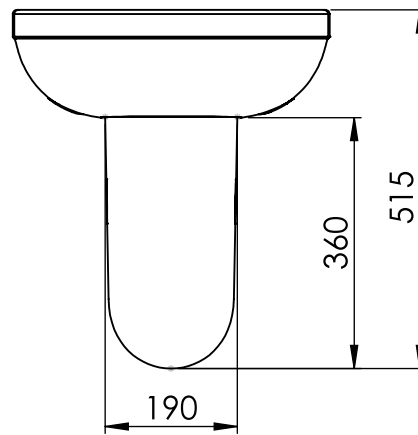

TECHNICAL DATA SHEET

Debut Cloakroom Basin and Semi Pedestal

R2

NO.	Description	Product Code	Fixings included	Gross Weight
1	Basin	DPB45	NO	10 KG
2	Pedestal	DSMP	YES	9 KG

DIMENSIONS

DIAGRAMS NOT TO SCALE | ALL DIMENSIONS IN MM TOLERANCE OF ± 5 MM
ALL PRODUCTS CONFORM TO BRITISH STANDARDS

*Dimensions are subject to change, customers are advised to measure actual product before commencing installation.
**Fixing point dimensions are for guidance only. The positions of fixings must be checked when product is received.