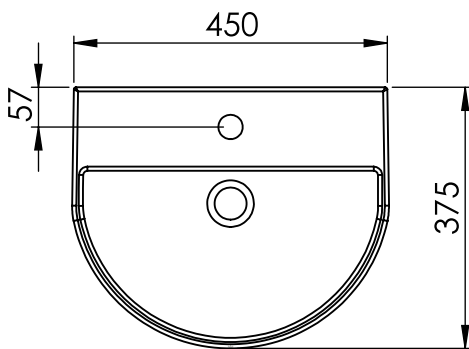

TECHNICAL DATA SHEET

Debut Cloakroom Basin and Semi Pedestal

R2

NO.	Description	Product Code	Fixings included	Gross Weight
1	Basin	DPB45	NO	10 KG
2	Pedestal	DSMP	YES	9 KG

DIMENSIONS

DIAGRAMS NOT TO SCALE | ALL DIMENSIONS IN MM TOLERANCE OF ± 5 MM
ALL PRODUCTS CONFORM TO BRITISH STANDARDS

*Dimensions are subject to change, customers are advised to measure actual product before commencing installation.
**Fixing point dimensions are for guidance only. The positions of fixings must be checked when product is received.