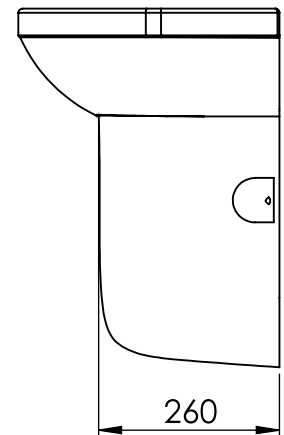

TECHNICAL DATA SHEET

Debut Cloakroom Basin and Semi Pedestal

R2

NO.	Description	Product Code	Fixings included	Gross Weight
1	Basin	DPB45	NO	10 KG
2	Pedestal	DSMP	YES	9 KG

DIMENSIONS

DIAGRAMS NOT TO SCALE | ALL DIMENSIONS IN MM TOLERANCE OF ± 5 MM
ALL PRODUCTS CONFORM TO BRITISH STANDARDS

*Dimensions are subject to change, customers are advised to measure actual product before commencing installation.
**Fixing point dimensions are for guidance only. The positions of fixings must be checked when product is received.