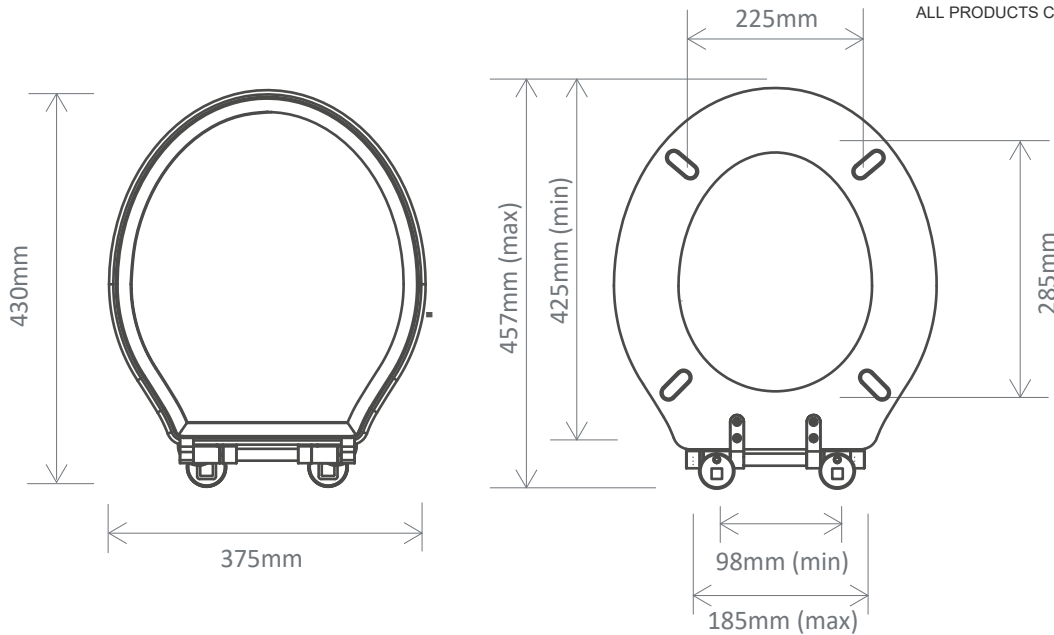

TECHNICAL DATA SHEET

Derwent Blue Painted SC Toilet Seat - DC4009

ROPER RHODES®

NO.	Description	Product Code	Fixings included	Gross Weight	Net Weight
1	Derwent Blue Painted SC Toilet Seat	DC4009	YES	3.65kg	--

Spares Codes:

Bar Hinge Assembly for Painted Seats - **SP14199**

Soft Close Toilet Seat Bar Hinge
Fixing Pack - **SP14200**

Spare O-Ring Base Seal (x1) - **SP17378**

DIMENSIONS - DC4009

DIAGRAMS NOT TO SCALE | ALL DIMENSIONS IN MM | TOLERANCE OF ± 5MM
ALL PRODUCTS CONFORM TO THE BRITISH FIXING STANDARDS

*Dimensions are subject to change, customers are advised to measure actual product before commencing installation.

**Fixing point dimensions are for guidance only/the positions of wall fixing must be checked when product is received.

FAQs

Q - What's the maximum test load of the seat?

A - 150kg

Q - What are the fixings made from?

A - See fixing details

Key Dimensions Descriptions	Key Dimensions (mm)
Seat/Lid Front to Back	430mm
Seat/Lid Left to Right	375mm
Ring Hole Front to Back	285mm
Ring Hole Left to Right	225mm
Seat Overall Thickness	57mm
Width of Back of Seat	Input Dimension
Min/Max Adjustment for Fixings	98/185, 425/457