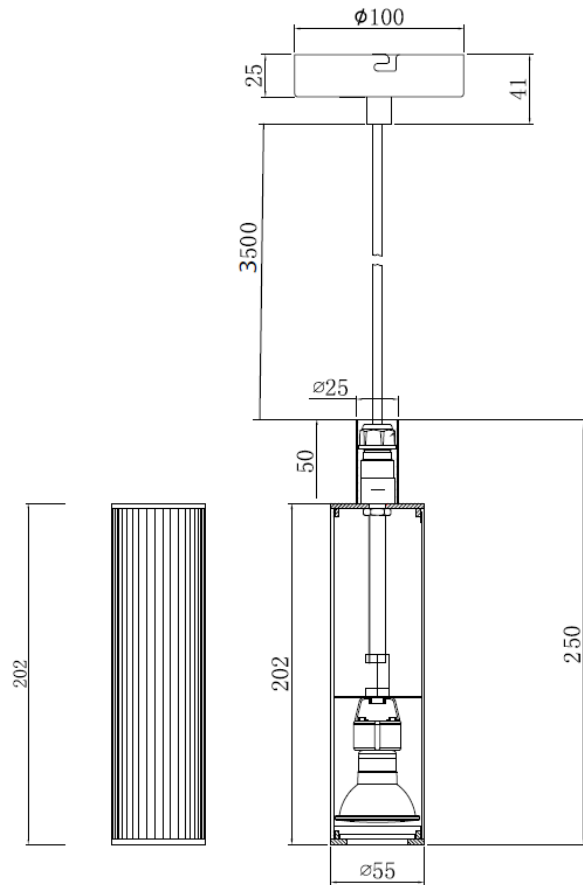

FLUTED LIGHTS

BOX CONTENTS:

Fluted Light | Instructions booklet | Fixing Kit

FAQ's

	Units	PL02-XX Pendant Fluted	WL02-XX Wall mounted Fluted
Dimensions	mm	55 x 55 x 250	92 x 100 x 202
Installation orientation	-	Ceiling mounted	Wall mounted
Cable length	mm	3500	150
Gross Weight	gr	620	460
Is a driver required?	-	No	
Is the lamp Included?	-	No*	
Max lamp length	mm	58	
Is the lamp Dimmable?		Lamp Dependent	

*If smart version is ordered (suffix -WIZ) a smart bulb will be included.

For further FAQ's related to Wiz App go to: <https://www.roperrhodes.co.uk/smart-lighting>

ELECTRICAL SPECIFICATION

	Input Voltage	Light Source	Max Wattage (W)	Energy Rating	CCT (K)	CRI	IP Rating	Electrical Class
PL02-XX	220-240V 50Hz	LED GU10	5	Lamp Dependent	Lamp Dependent	Lamp Dependent	IP44	Class II
WL02-XX	220-240V 50Hz	LED GU10	5	Lamp Dependent	Lamp Dependent	Lamp Dependent	IP44	Class II

TECHNICAL DATA SHEET

ROPER RHODES®

TECHNICAL DRAWINGS

PL02- XX

WL02- XX

Please note:

- Dimensions are subject to change. Customers are advised to measure actual product dimensions before commencing installation.