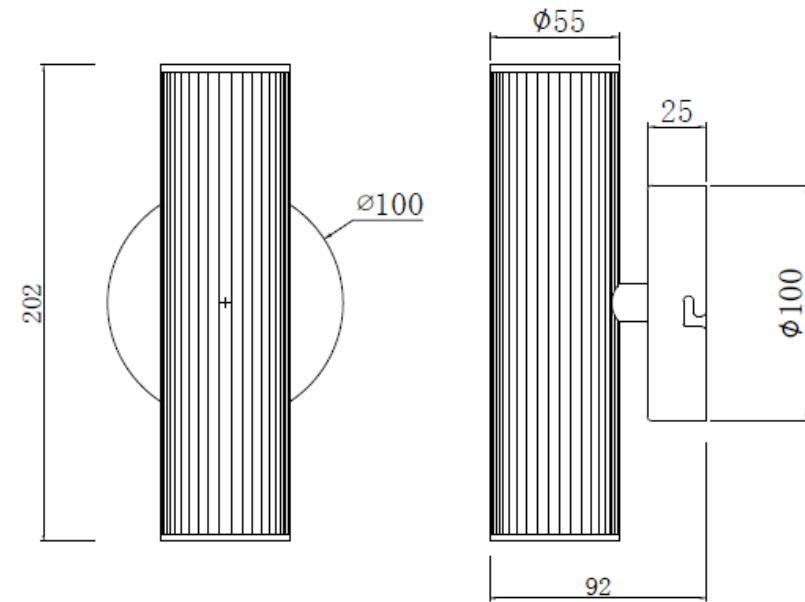

FLUTED LIGHTS

BOX CONTENTS:

Fluted Light | Instructions booklet | Fixing Kit

FAQ's

	Units	PL02-XX Pendant Fluted	WL02-XX Wall mounted Fluted
Dimensions	mm	55 x 55 x 250	92 x 100 x 202
Installation orientation	-	Ceiling mounted	Wall mounted
Cable length	mm	3500	150
Gross Weight	gr	620	460
Is a driver required?	-	No	
Is the lamp Included?	-	No*	
Max lamp length	mm	58	
Is the lamp Dimmable?		Lamp Dependent	

TECHNICAL DATA SHEET

ROPER RHODES®

TECHNICAL DRAWINGS

PL02- XX

WL02- XX

Please note:

- Dimensions are subject to change. Customers are advised to measure actual product dimensions before commencing installation.