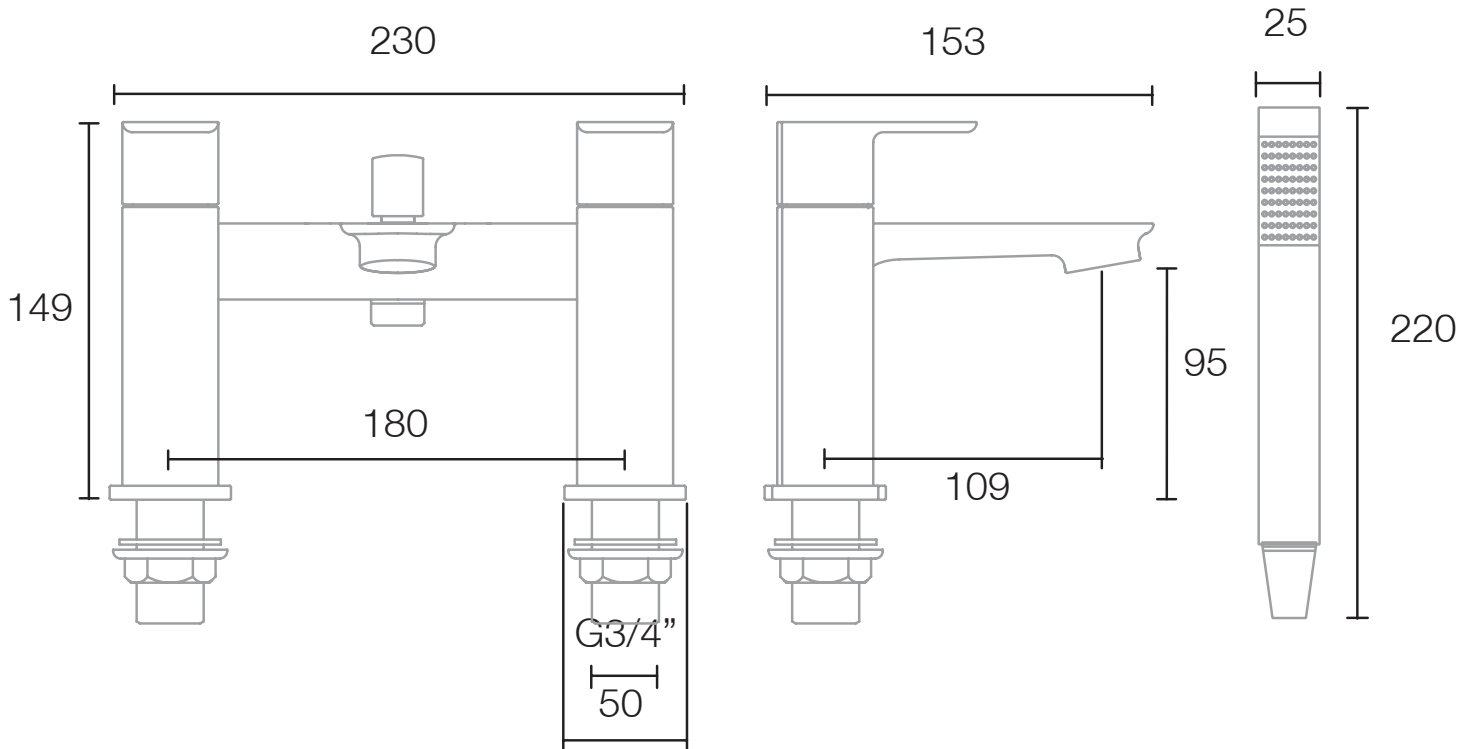

Technical Data Sheet

Fuse Bath Shower Mixer Black - TR1099

No.	Description	Code	Fixings Included
1	Fuse Bath Shower Mixer Black	TR1099	YES

FLOW RATE DATA IS TESTED UNDER LABORATORY CONDITIONS: ACTUAL FLOW RATE MAY VARY DEPENDING ON DOMESTIC SUPPLY AND ACCESSORIES

Pressure:	Flow Rate:
0.2bar	8.5 litres / min
0.3bar	11.5 litres / min
0.4bar	14.7 litres / min
0.5bar	22.3 litres / min
1bar	31.5 litres / min
2bar	36.8 litres / min

Dimensions - TR1099

Diagrams not to scale. All dimensions in mm (tolerance of +/-5mm)

What size plumbing fittings are needed for the threaded legs?

This product will work with standard 3/4" plumbing fittings.

What size are the connections for the shower hose?

The threaded connections on the shower hose are a standard 1/2" BSP connection.