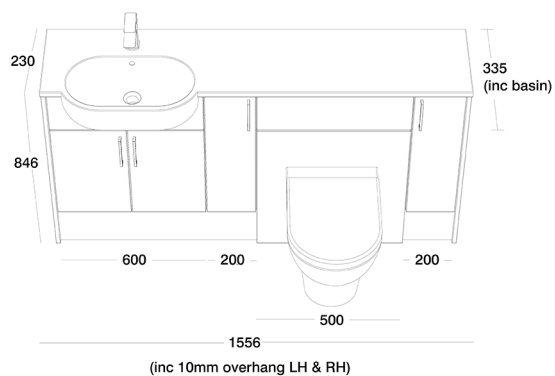

ROPER RHODES®

BATH

Get the look...

ARUBA DERWENT BLUE

PRODUCT	CODE
600mm Semi-Countertop Unit	AF2SC6.DB.D
500mm Back To Wall Unit	AF2BW5.DB.D
200mm Floor Cupboard Units X2	F2FC2.DB.D
Interior Carcass	GRAPHITE
1000mm Plinth	FPL10.DB
End Panel X2	F2APDB
Motif Basin & Worktop	MTF2BAS.L
Note Back To Wall WC	NBWPAN / NSLSCTS
Elate Basin Mixer	T241104
Stockton Handles X4	SCHH04A.128
Frame Mirror	FR60RG
Contactless Dual Flush Sensor	TR9014