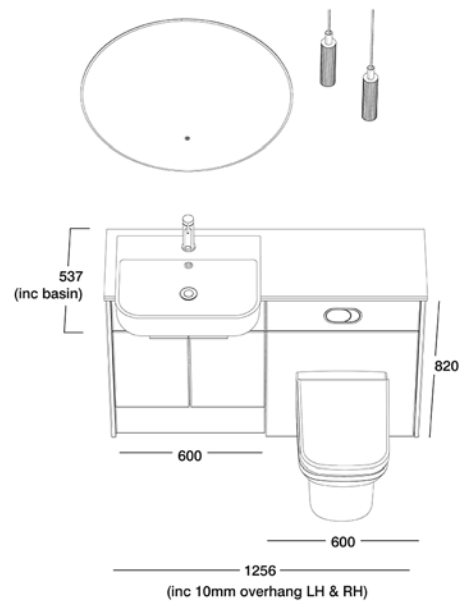

ROPER RHODES®

BATH

Get the look...

ARUBA JUNIPER GREEN

PRODUCT	CODE
600mm Back To Wall Unit	AF3BW6.JNPD
600mm Semi-Countertop Basin Unit	AF3SC6.CB.D
Interior Carcass	GRAPHITE
End Panels X3	F3P8.JNP
1280mm Carrara Worktop	F3W12A.CA
Accent Semi- Countertop Basin	A3SCBAS
Accent Back To Wall WC & Seat	ABWPAN / ASLSCTS
Storm-Nova Basin Mixer	T461103
Catalina Handle X2	SCHH09JNP:150
Link Mirror	LKM80C
Pendant Fluted Lights X2	PL02-BL-WIZ
Oval Black Flush Button	TR9040