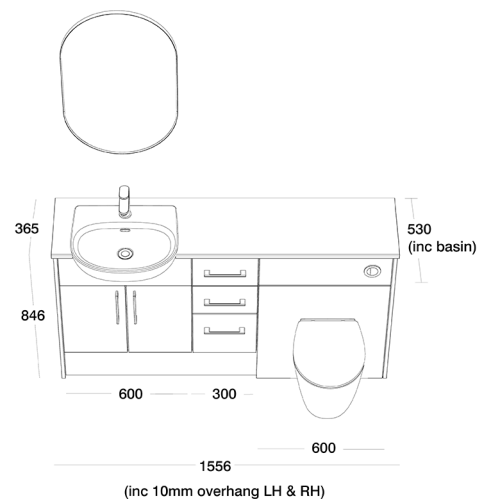

ROPER RHODES®

BATH

Get the look...

ARUBA MUSSEL

PRODUCT	CODE
600mm Semi-Countertop Unit	AF3SC6.MSL.D
600mm Back To Wall Unit	AF3BW6.MSL.D
300mm Triple Drawer Units	AF33DR.MSL.D
Interior Carcass	GRAPHITE
1000mm Plinth	DFPL10.MSL
End Panel X2	F3P8.MSL
1880mm Galactic Black Worktop	F3W18A.GA
Paradigm Semi-Countertop Basin	DC14029
Paradigm Back To Wall Wc	PBWPAN / DC14030
Clear Basin Mixer	T361102
Madison Handles X5	FHMAD.C
Thesis Pill Mirror	TNM50P