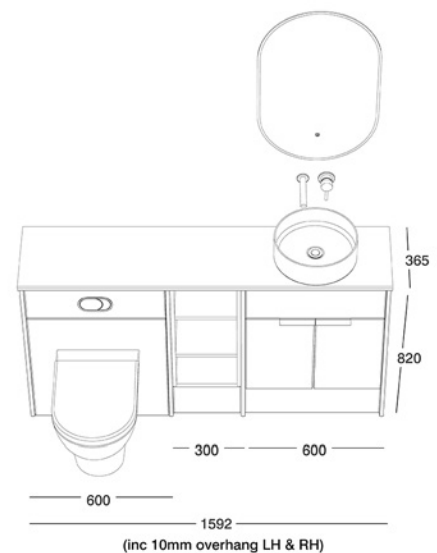

ROPER RHODES®

BATH

Get the look...

ARUBA OXFORD OAK

| PRODUCT | CODE |
|-------------------------------------|------------------|
| 600mm Back To Wall Unit | AF3BW6.OXO.D |
| 600mm Semi-Countertop Unit | AF3SC6.OXO.D |
| 300mm Shelf Storage Unit | AF3SS3.D |
| Interior Carcass | GRAPHITE |
| 1000mm Plinth | FPL10.OXO |
| End Panels X4 | F3P8.OXO |
| Round Countertop Basin | DC12049 |
| 1880mm Arctic White Worktop | F3W18A.AR |
| Note Back To Pan & Seat | NBWPAN / NSLSCTS |
| Storm-Nova Wall Mounted Basin Mixer | T491904 |
| Catalina Handle X2 | SCHH09LW.150 |
| Link Mirror | LKM50P |
| Oval Brushed Brass Flush Button | TR9041 |