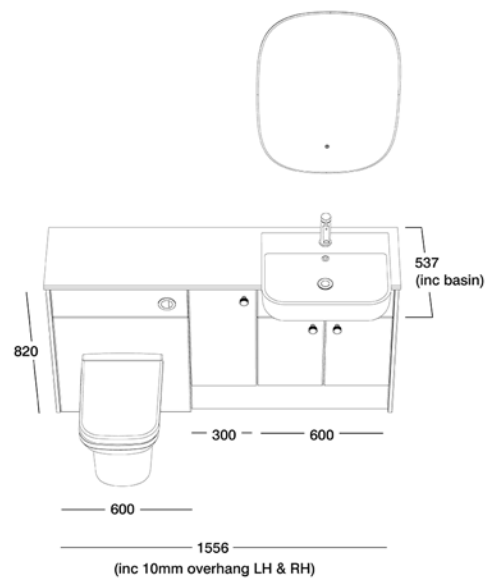

## ARUBA POWDER GREY

PRODUCT	CODE
600mm Back To Wall Unit	AF3BW6.POW.D
600mm Semi-Countertop Basin Unit	F3SC6.POW.D
300mm Floor Cupboard Unit	AF3FC3.POW.D
Interior Carcass	GRAPHITE
End Panels X2	F3P8.POW
1000mm Plinth	FPL10.POW
1880mm Arctic White Worktop	F3W18A.AR
Accent Semi- Countertop Basin	A3SCBAS
Accent Back To Wall Wc & Seat	ABWPAN / ASLSCTS
Storm-Nova Basin Mixer	T461103
Hudson Knob X3	FHHUD.B
Ritual Mirror	RLM060
Round Black Flush Button	TR9022